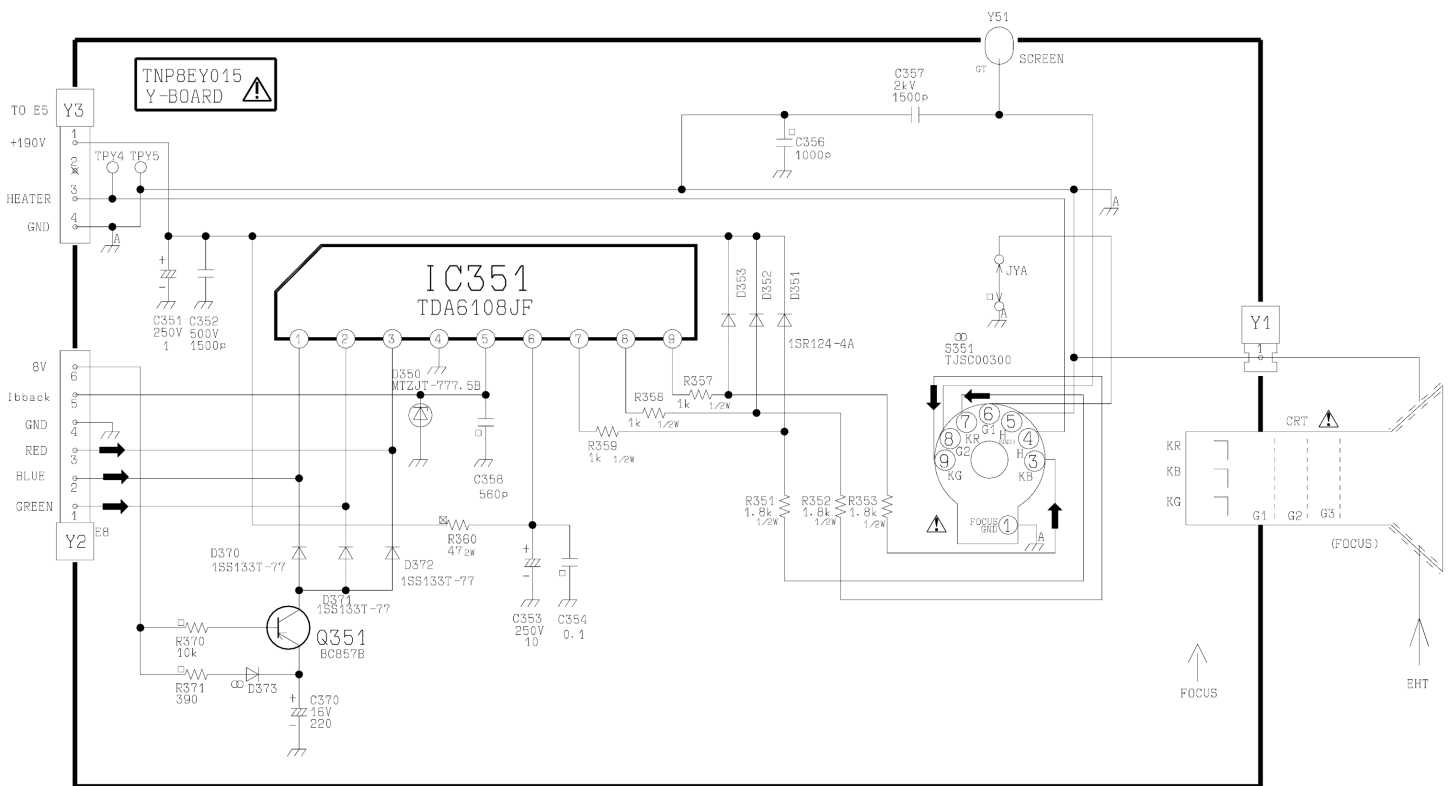

# TX-28LK1C, TX-25LK1C, TX-28SK1C

# TX-28LK1C, TX-25LK1C, TX-28SK1C

TNP8EE011  
E-BOARD

DIFFERENCE LIST	
TX-28LK1C	TX-25LK1C
TX-28LK1C	TX-28SK1C
IC251 - TYPONGSOTW	IC251 - ESIK410P
IC651 - no value in brackets	IC651 - no value in brackets
IC652 - no value in brackets	IC652 - ESIK410P
IC702 - no value in brackets	IC702 - ESIK410P
IC802 - no value in brackets	IC802 - ESIK410P
NOTE: VALUES IN THE BRACKETS ( ) REFER TO MODEL TX-28LK1C.	