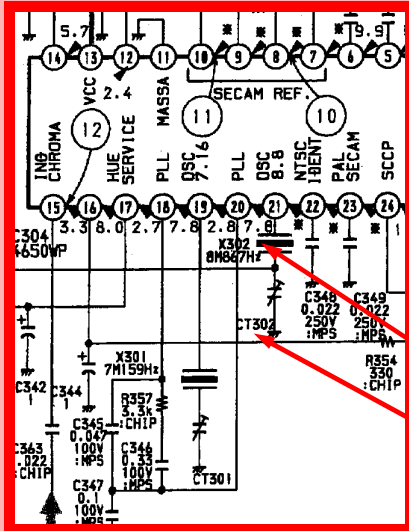

SONY

SONY Television (AE-1C Chassis)

X302

CT302

SYMPTOM: No colour after some time.

REASON: CT302 Defect.

COUNTERMEASURE:
Replace CT302 together with X302

MODELS

KVA2112U

KVA2122U

KVA2512U

KVA2522U

KVA2912U

KVA2922U

Cct Reference	Description	Order Code
CT302	TRIMMER	25005CJ
X302	CRYSTAL	25004FE