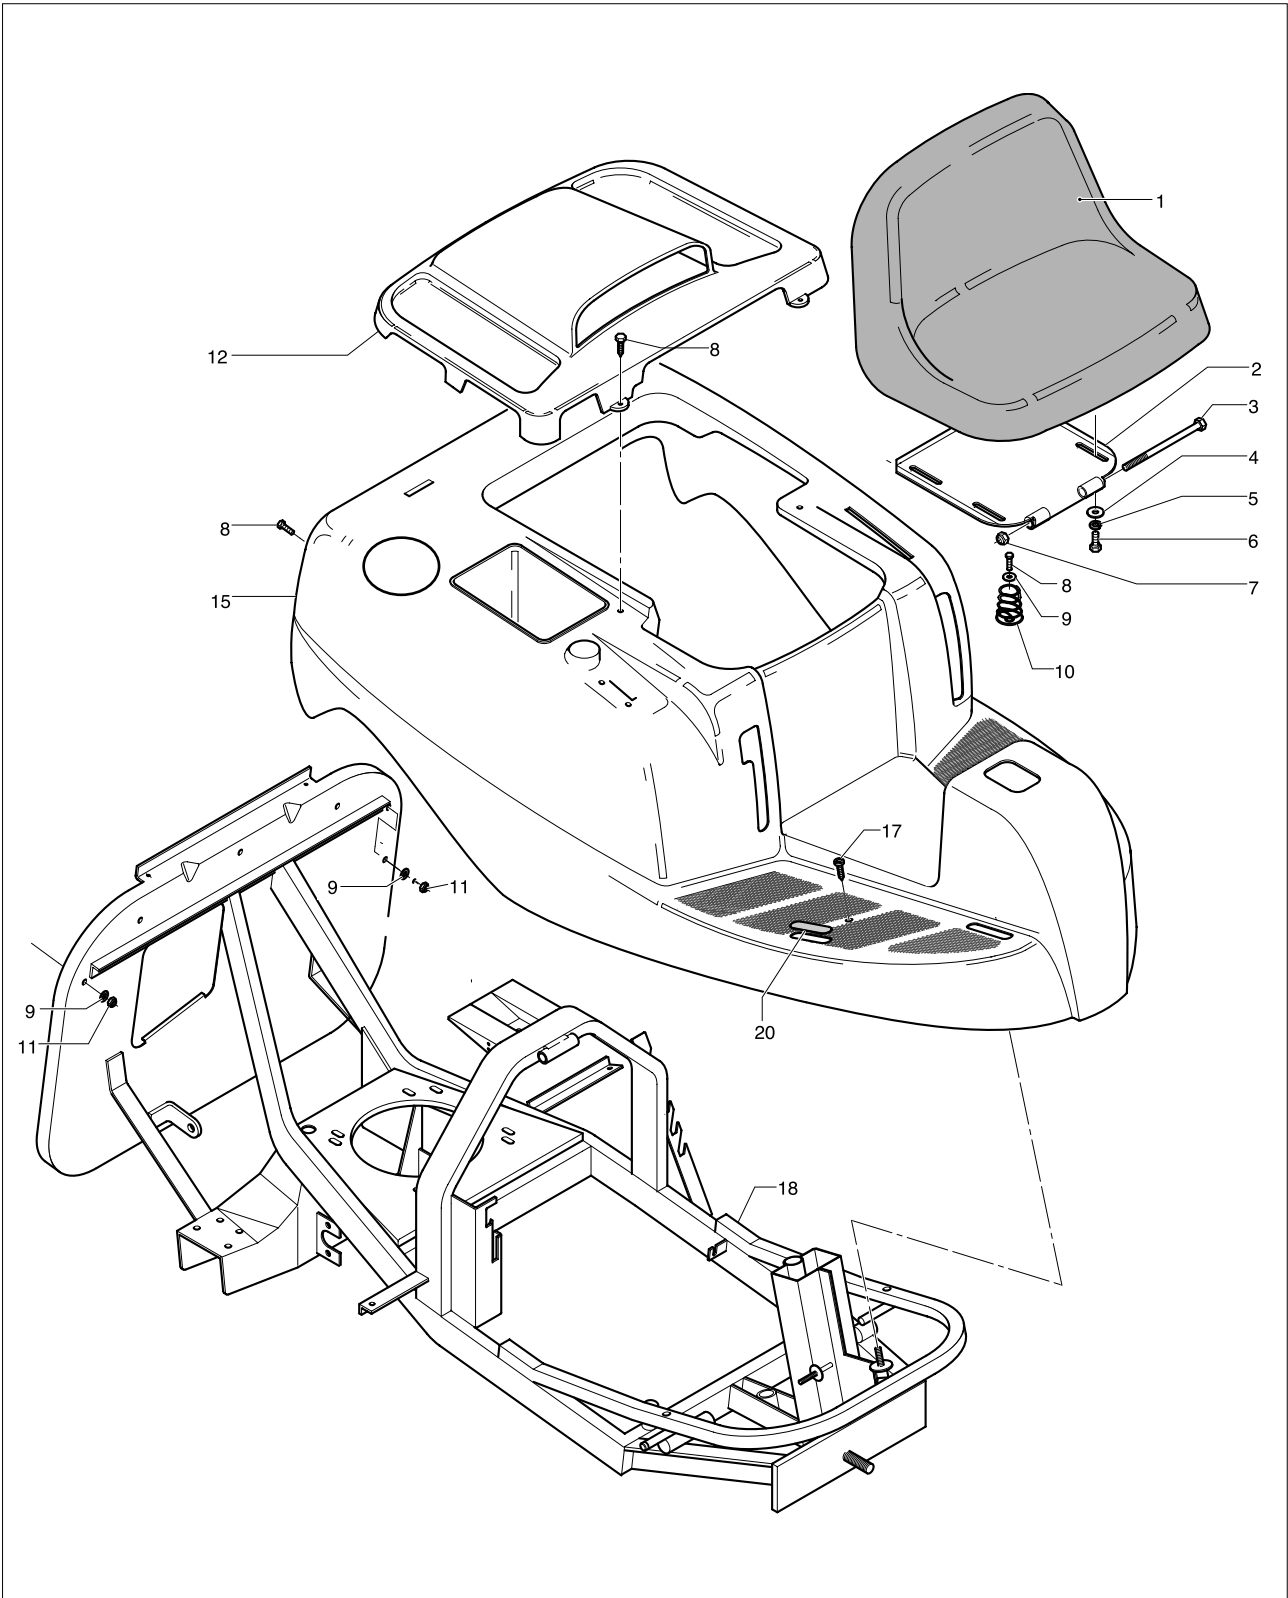

brand	BRICOMARCHE

date	feb-04	SHEET	7/18

Model

CHOPPER 26" 10.5HP

Product number

953878271