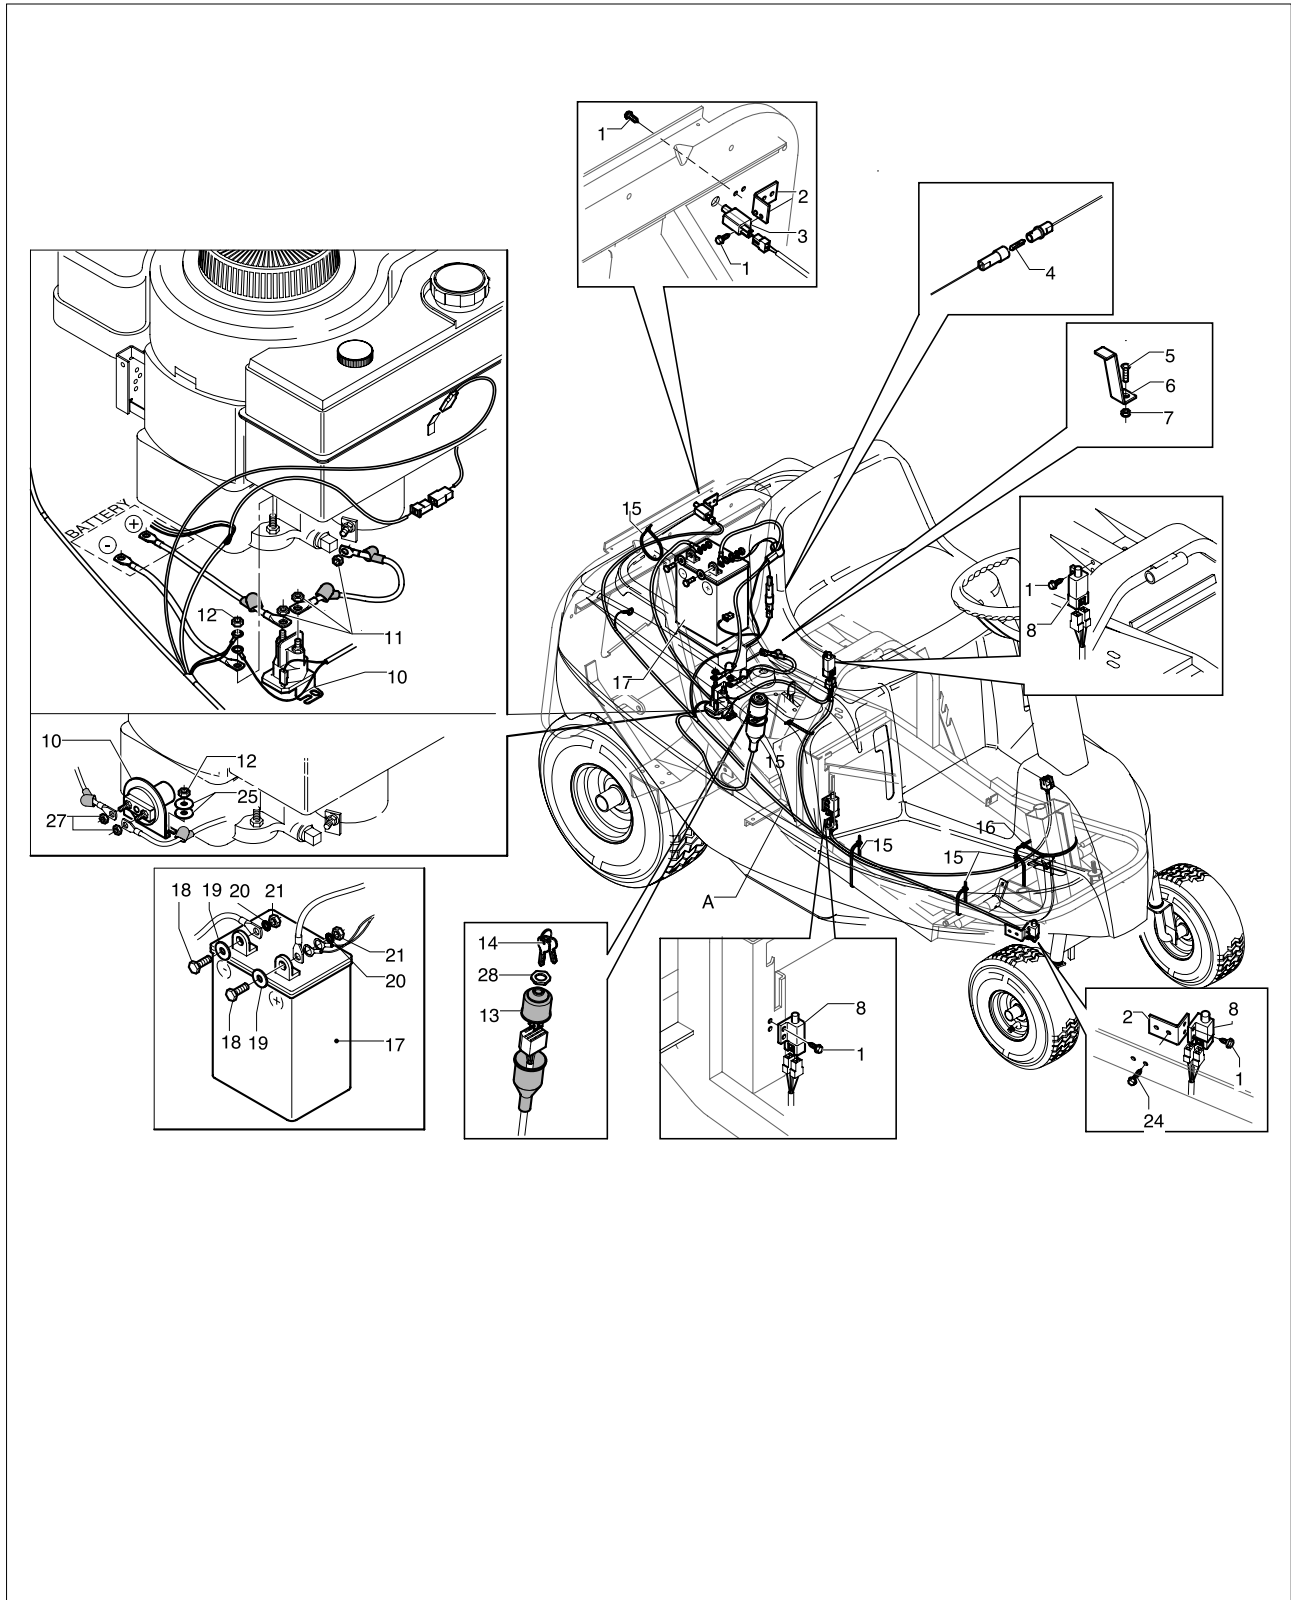

brand	Mr Bricolage

date	feb-04	SHEET	13/18

Model	CHOPPER 26" 10.5HP

Product number	953878271