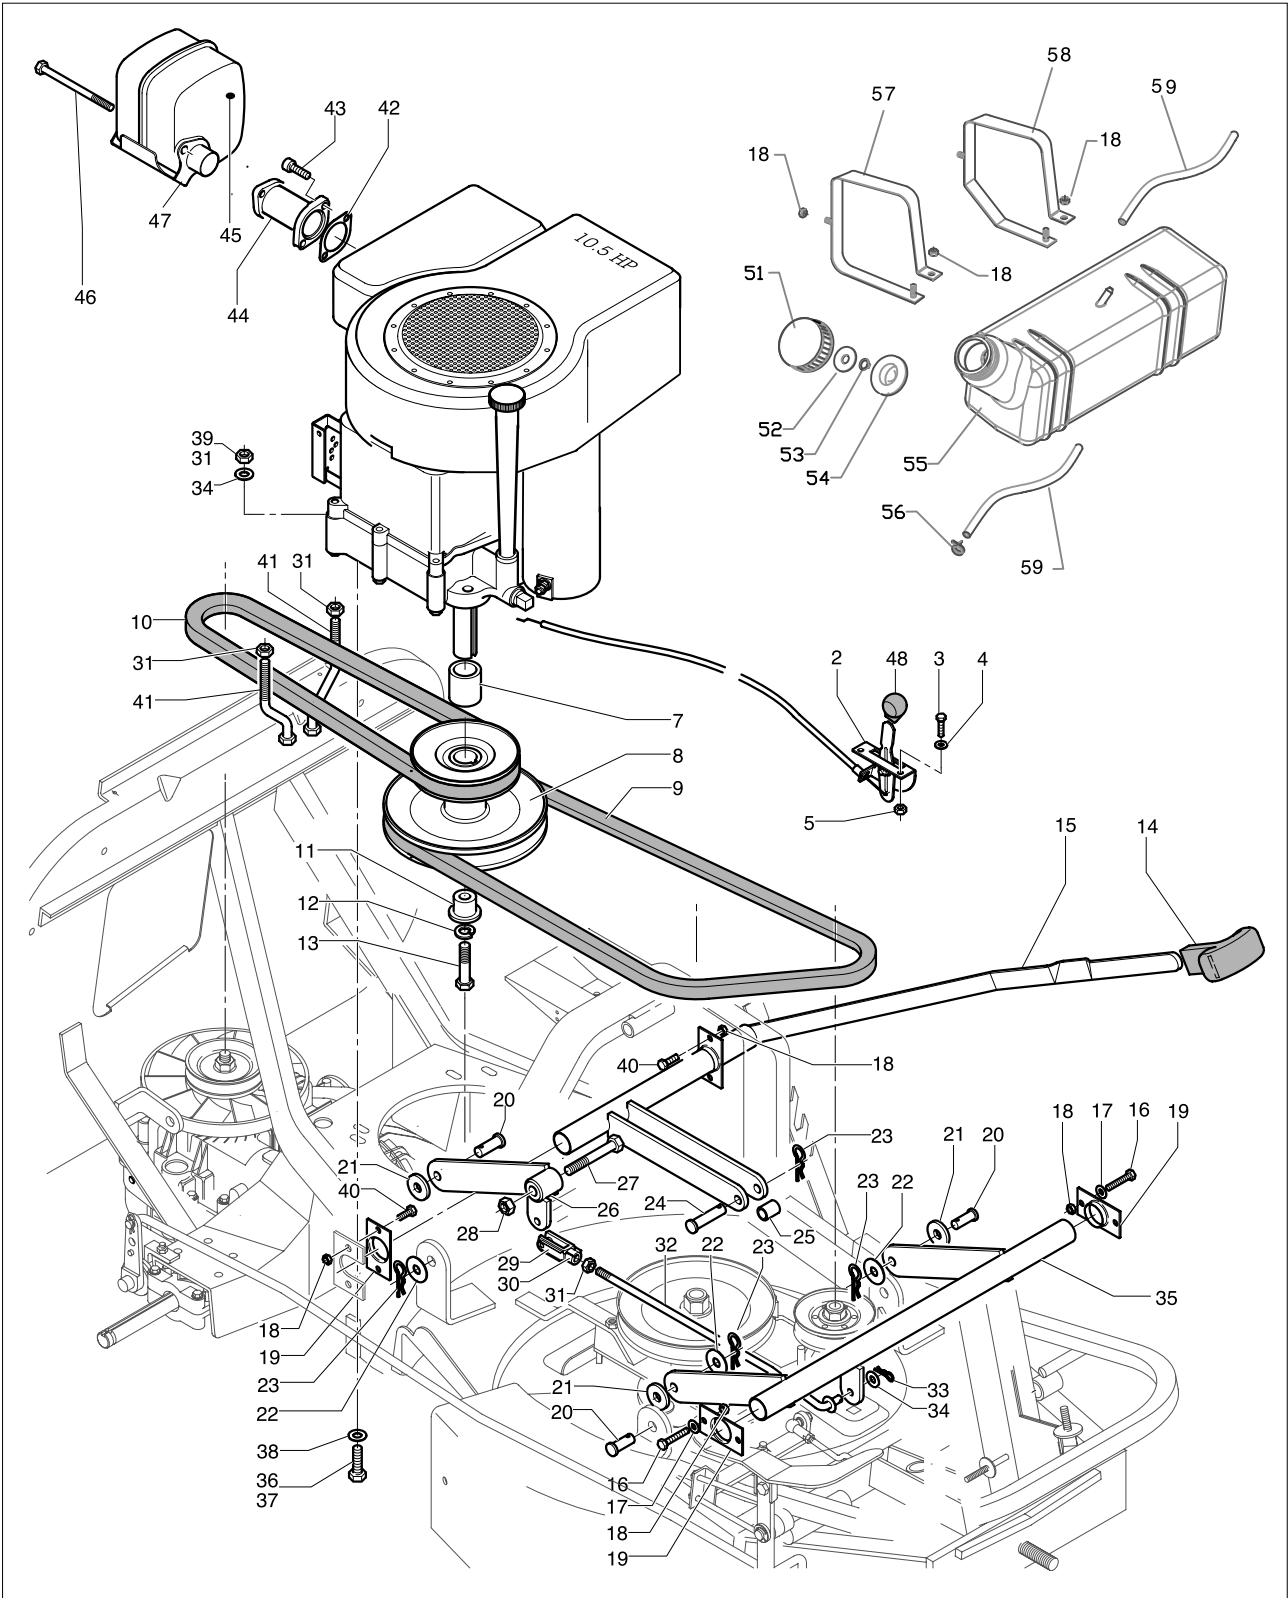

brand	Mr Bricolage

date	FEB/04	SH	EET 1/18

Model

CHOPPER 26" 10.5HP

Product number

953878271