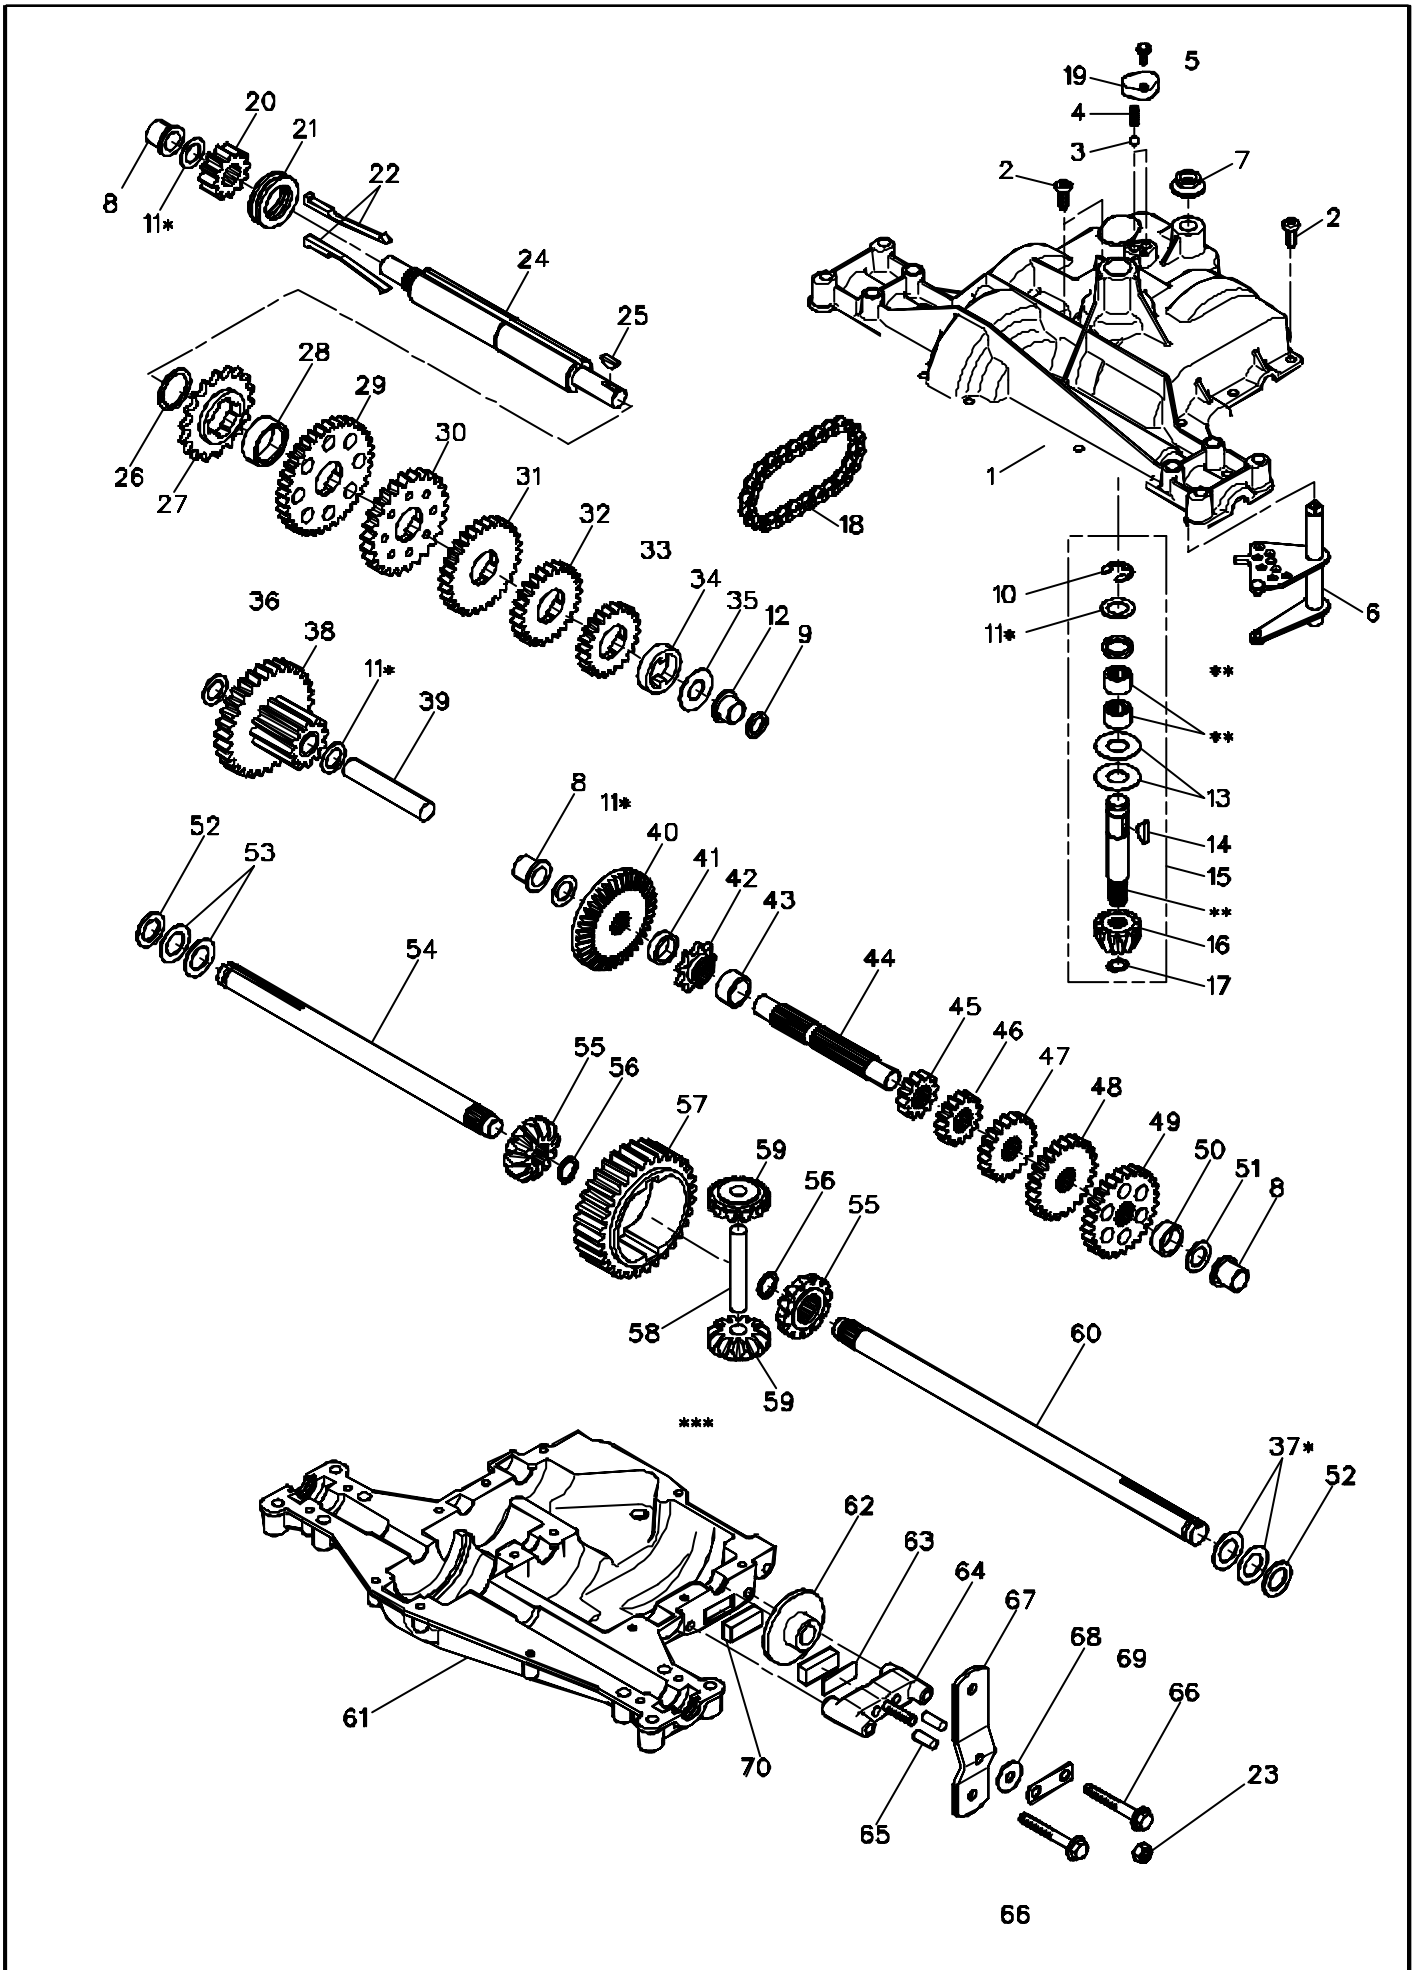

brand	BRICOMARCHE

date	feb-04	SHEET 18/18

Model

CHOPPER 26" 10.5HP

Product number

953878271

Pos.	PN ELX	DESCRIPTION	Q.ty
1	5195377-00	Housing, Upper	1
2	5195378-00	Screw, Tapping, 1/4-20 X .734	16
3	5195379-00	Ball, Detent	2
4	5195380-00	Spring, Detent	2
5	5195381-00	Screw, Tapping, No. 10-24 X .482	1
6	5195382-00	Assy, Kit, Shifter	1
7	5195383-00	V-Ring	1
8	5195384-00	Bearing, Flange	3
9	5195385-00	Seal, Oil	1
10	5195386-00	Ring, Retaining	1
11	5195387-00	Assy, Kit, Shim, .625 Shaft	4*
12	5195388-00	Bearing, Flange	1
13	5195389-00	Washer, Plain, .632 X 1.38 X .046	2
14	5195390-00	Key, Woodruff, No. 606	1
15	5195391-00	Assy, Kit, Input Shaft	1
16	5195392-00	Pinion, Bevel, 12T	1
17	5195393-00	Ring, Retaining	1
18	5195394-00	Chain, 24 Pitches	1
19	5195395-00	Cover, Detent	1
20	5195396-00	Gear, Spur, 12T	1
21	5195397-00	Collar, Clutch	1
22	5195398-00	Assy, Kit, Clutch Keys	1
23	5195399-00	Nut, Lock, 5/16-24	1
24	5195400-01	Shaft, Intermediate	1
25	5195401-00	Key, Woodruff, No. 61	1
26	5195402-00	Ring, Retaining	1
27	5195403-00	Sprocket, 18T	1
28	5195404-00	Spacer, 1.131 X 1.45 X .494	1
29	5195405-00	Gear, Spur, 37T	1
30	5195406-00	Gear, Spur, 35T	1
31	5195407-00	Gear, Spur, 30T	1
32	5195408-00	Gear, Spur, 25T	1
33	5195409-00	Gear, Spur, 22T	1
34	5195410-00	Spacer, 1.133 X 1.50 X .375	1
35	5195411-00	Washer, Plain, .640 X 1.37 X .061	1
36	5195412-00	Washer, Plain, .632 X 1.00 X .046	1
37	5195413-00	Assy, Kit, Shim, .750 Shaft	1*

Pos.	PN ELX	DESCRIPTION	Q.ty
38	5195414-00	Assy, Gear, Comb., 12T & 30T	1
39	5195415-00	Shaft, Idler	1
40	5195416-00	Gear, Bevel, 36T	1
41	5195417-00	Spacer, .781 X 1.00 X .281	1
42	5195418-00	Sprocket, 9T	1
43	5195419-00	Spacer, .781 X 1.00 X .494	1
44	5195420-00	Shaft, Drive	1
45	5195421-00	Gear, Spur, 12T	1
46	5195422-00	Gear, Spur, 15T	1
47	5195423-00	Gear, Spur, 20T	1
48	5195424-00	Gear, Spur, 25T	1
49	5195425-00	Gear, Spur, 28T	1
50	5195426-00	Spacer, .781 X 1.00 X .375	1
51	5195427-00	Washer, Plain, .632 X 1.00 X .060	1
52	5195428-00	Washer, Neoprene	2
53	5195429-00	Washer, Plain, .758 X 1.25 X .031	2
54	5195430-00	Axle, LH	1
55	5195431-00	Gear, Miter, 12T, Splined	2
56	5195432-00	Ring, Retaining	2
57	5195433-00	Gear, Spur, 32T	1
58	5195434-00	Shaft, Cross	1
59	5195435-00	Gear, Miter, 12T, Idler	2
60	5195436-00	Axle, RH	1
61	5195437-00	Housing, Lower	1
62	5195438-00	Disc, Brake	1
63	5195439-00	Spacer, Brake Puck	1
64	5195440-00	Jaw, Brake	1
65	5195441-00	Pin, Dowel	2
66	5195442-00	Screw, Tapping, 5/16-18 X 2.35	2
67	5195443-00	Lever, Actuating	1
68	5195444-00	Washer, Plain, .321 X 1.00 X .055	1
69	5195445-00	Bracket, Anti-Rotation	1
70	5195446-00	Puck, Friction	2
71	5195447-00	Grease	1

* Use in various combinations to maintain proper clearances.

** Order Key No. 15.

*** Silicone Sealant to be applied between Upper and Lower Housings (use Loctite Ultra Gray Silicone 5699 or equivalent).