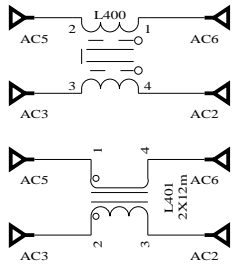

VESTEL 26" 32" 42" LCD POWER SUPPLY
17PW25-4 —PPFC FLYBACK PSU SECTION

Ver.	Author	DATE	Sheet
01	SMPS GROUP	11-10-2010	1/4

**VESTEL 26"32"42" LCD POWER SUPPLY
17PW25-4 DC/DC CONVERTER 3V3 5V SECTION**

Ver.	Author	DATE	Sheet
01	SMPS GROUP	11.10.2010	2/4

STEP UP DEVRELERI

VESTEL 26"32"42" LCD POWER SUPPLY
17PW25-4 DC/DC CONVERTER 4V2 SECTION

Ver.	Author	DATE	Sheet
01	SMPS GROUP	11.10.2010	3/4

TRF_SMPS_SAFE_EE5154_26_32

TR400