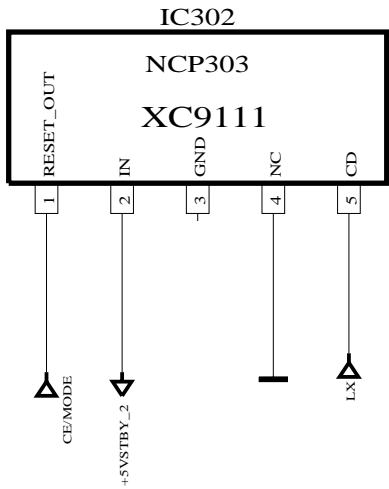

VESTEL 26" 32" 42" LCD POWER SUPPLY
17PW25-4 —PPFC FLYBACK PSU SECTION

Ver.	Author	DATE	Sheet
01	SMPS GROUP	11-10-2010	1/4

**VESTEL 26"32"42" LCD POWER SUPPLY
17PW25-4 DC/DC CONVERTER 3V3 5V SECTION**

Ver.	Author	DATE	Sheet
01	SMPS GROUP	11.10.2010	2/4

STEP UP DEVRELERI

VESTEL 26"32"42" LCD POWER SUPPLY
17PW25-4 DC/DC CONVERTER 4V2 SECTION

Ver.	Author	DATE	Sheet
01	SMPS GROUP	11.10.2010	3/4

TRF_SMPS_SAFE_EE5154_26_32

TR400