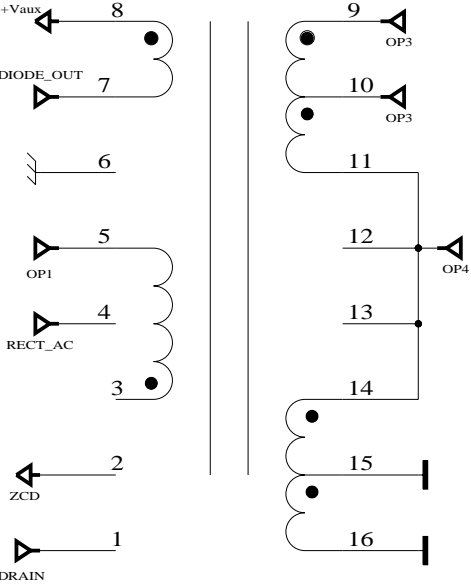

VESTEL 26" 32" 42" LCD POWER SUPPLY
17PW25-4 —PPFC FLYBACK PSU SECTION

Ver.	Author	DATE	Sheet
01	SMPS GROUP	11-10-2010	1/4

**VESTEL 26"32"42" LCD POWER SUPPLY
17PW25-4 DC/DC CONVERTER 3V3 5V SECTION**

Ver.	Author	DATE	Sheet
01	SMPS GROUP	11.10.2010	2/4

STEP UP DEVRELERI

VESTEL 26"32"42" LCD POWER SUPPLY
17PW25-4 DC/DC CONVERTER 4V2 SECTION

Ver.	Author	DATE	Sheet
01	SMPS GROUP	11.10.2010	3/4

TRF_SMPS_SAFE_EE5154_26_32

TR400