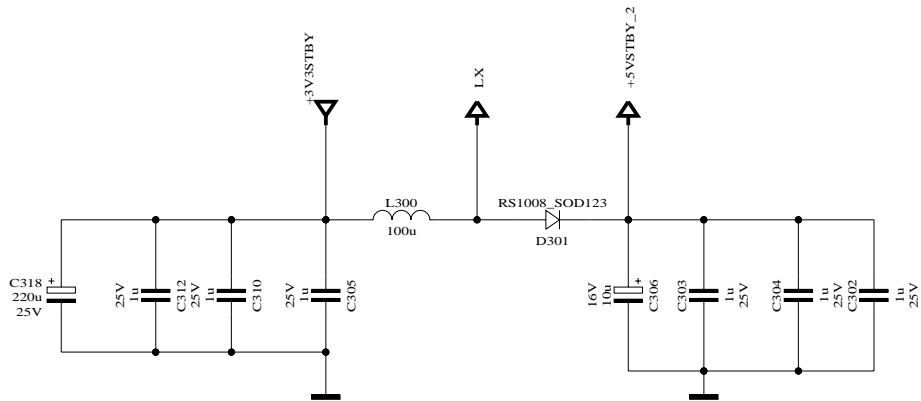

VESTEL 26" 32" 42" LCD POWER SUPPLY
17PW25-4 —PPFC FLYBACK PSU SECTION

Ver.	Author	DATE	Sheet
01	SMPS GROUP	11-10-2010	1/4

**VESTEL 26"32"42" LCD POWER SUPPLY
17PW25-4 DC/DC CONVERTER 3V3 5V SECTION**

Ver.	Author	DATE	Sheet
01	SMPS GROUP	11.10.2010	2/4

STEP UP DEVRELERI

VESTEL 26"32"42" LCD POWER SUPPLY
17PW25-4 DC/DC CONVERTER 4V2 SECTION

Ver.	Author	DATE	Sheet
01	SMPS GROUP	11.10.2010	3/4

TRF_SMPS_SAFE_EE5154_26_32

TR400