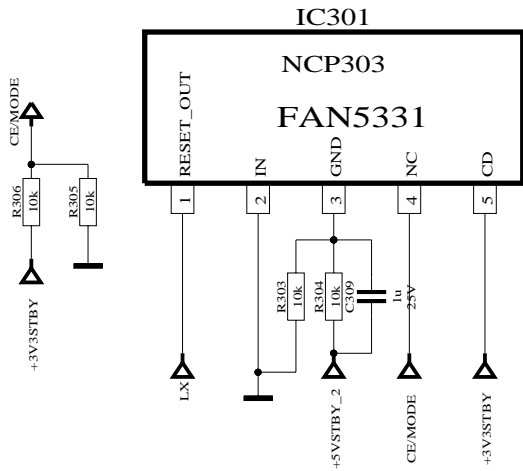

VESTEL 26" 32" 42" LCD POWER SUPPLY
17PW25-4 —PPFC FLYBACK PSU SECTION

Ver.	Author	DATE	Sheet
01	SMPS GROUP	11-10-2010	1/4

**VESTEL 26"32"42" LCD POWER SUPPLY
17PW25-4 DC/DC CONVERTER 3V3 5V SECTION**

Ver.	Author	DATE	Sheet
01	SMPS GROUP	11.10.2010	2/4

STEP UP DEVRELERI

VESTEL 26"32"42" LCD POWER SUPPLY
17PW25-4 DC/DC CONVERTER 4V2 SECTION

Ver.	Author	DATE	Sheet
01	SMPS GROUP	11.10.2010	3/4

TRF_SMPS_SAFE_EE5154_26_32

TR400