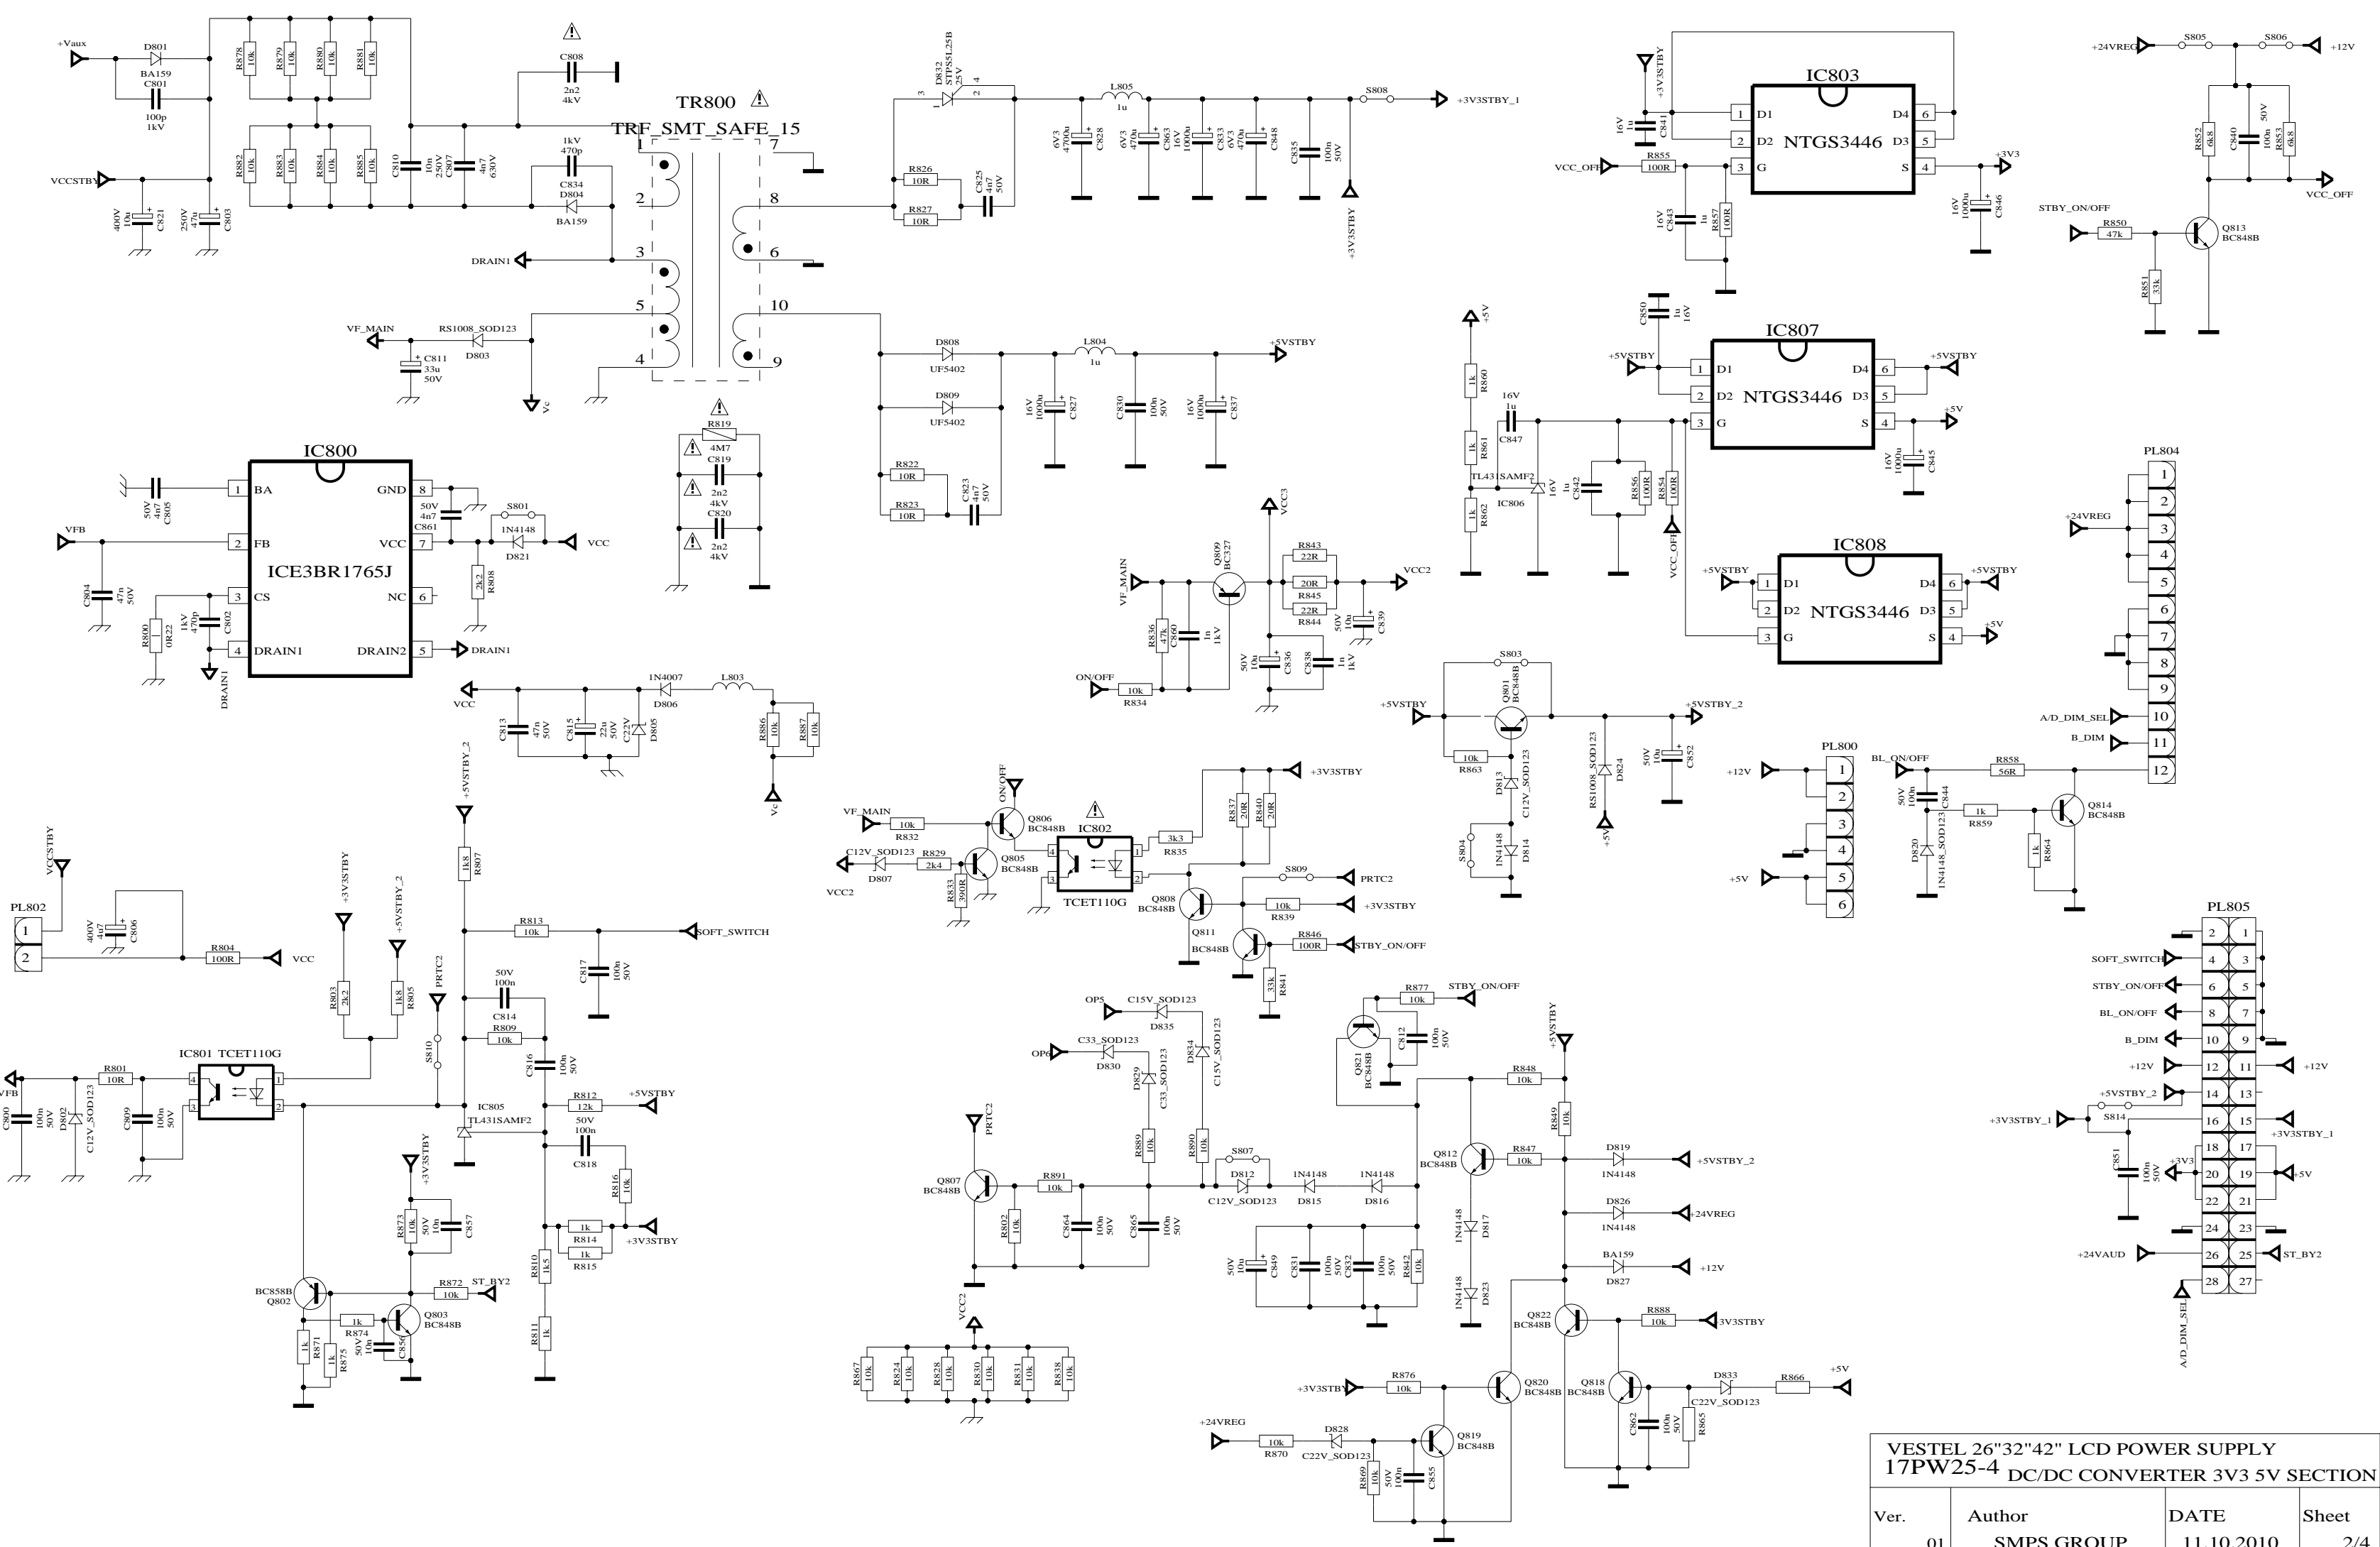

VESTEL 26" 32" 42" LCD POWER SUPPLY
17PW25-4 —PPFC FLYBACK PSU SECTION

Ver.	Author	DATE	Sheet
01	SMPS GROUP	11-10-2010	1/4

**VESTEL 26"32"42" LCD POWER SUPPLY
17PW25-4 DC/DC CONVERTER 3V3 5V SECTION**

Ver.	Author	DATE	Sheet
01	SMPS GROUP	11.10.2010	2/4

STEP UP DEVRELERI

VESTEL 26"32"42" LCD POWER SUPPLY
17PW25-4 DC/DC CONVERTER 4V2 SECTION

Ver.	Author	DATE	Sheet
01	SMPS GROUP	11.10.2010	3/4

TRF_SMPS_SAFE_EE5154_26_32

TR400