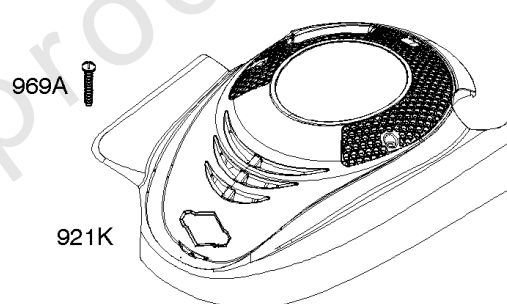

Shroud

REF NO	PART NO	QTY	DESCRIPTION
564	690664		SCREW -(Control Cover)
564B	698589		SCREW -(Control Cover)
604	691757		COVER, Control
604B	790703		COVER, Control
604C	792418		COVER, Control
604D	793770		COVER, Control
921B	692931		HOUSING, Blower
921Z	592290		HOUSING, Blower
921C	695889		HOUSING, Blower
921E	696262		HOUSING, Blower
921F	697343		HOUSING, Blower
921K	699984		HOUSING, Blower
921J	790036		HOUSING, Blower
921H	790037		HOUSING, Blower
921L	791026		HOUSING, Blower
921M	792652		HOUSING, Blower
921N	792675		HOUSING, Blower
921P	792687		HOUSING, Blower
921R	793771		HOUSING, Blower
921U	794355		HOUSING, Blower
921G	795064		HOUSING, Blower
921Y	798277		HOUSING, Blower
969	690700		SCREW -(Blower Housing)
969A	691138		SCREW -(Blower Housing)