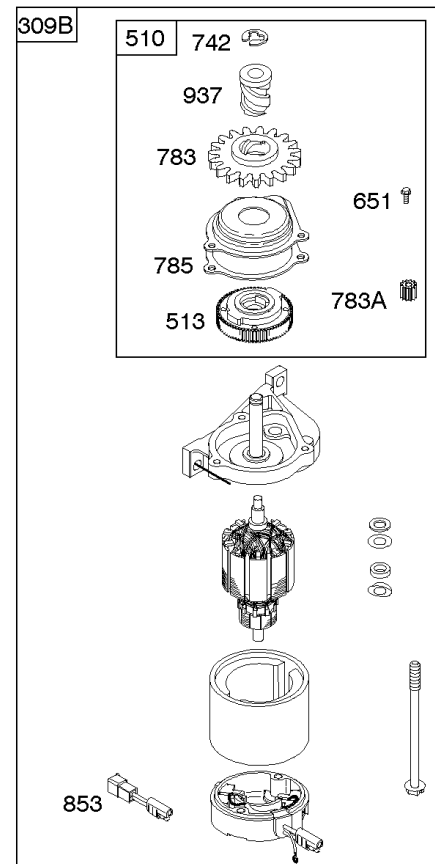

Not For
In Reproduction

Carburetor, Engine, Valve Kits, Electric Starter

REF NO	PART NO	QTY	DESCRIPTION
3	299819S		SEAL, Oil -(Magneto Side)
7	799875		GASKET, Cylinder Head -Used After Code Date 11063000
7	692249		GASKET, Cylinder Head -Used Before Code Date 11070100
9	699833		GASKET, Breather
12	692232		GASKET, Crankcase
20	399781S		SEAL, Oil -(PTO Side)
51	272199S		GASKET, Intake
51A	794306		GASKET, Intake
104	797622		PIN, Float Hinge
121	498260		KIT, Carburetor Overhaul
127	694468		PLUG, Welch -(Bowl Vent)
134	398188		KIT, Needle/Seat
137	796610		GASKET, Float Bowl
163	795629		GASKET, Air Cleaner -(Air Cleaner)
276	271716		WASHER, Sealing
309	799045		MOTOR, Starter
309A	XXXXX		Motor-Starter -(For Replacement Starter Motor, Order Reference 309)
309B	-----		Motor-Starter -(For Replacement Starter Motor, Order Reference 309)
358	590508		GASKET SET, Engine
510	795093		DRIVE, Starter
513	795100		CLUTCH, Drive
524	692296		SEAL, O-Ring -(Dipstick Tube)
585	691879		GASKET, Breather Passage
617	270344S		SEAL, O-Ring -(Intake Manifold)
633	691321		SEAL, Choke/Throttle Shaft -(Throttle Shaft)
633A	693867		SEAL, Choke/Throttle Shaft
651	691660		SCREW -(Starter Gear Cover)
668	493823		SPACER -(Includes 2)
697	691127		SCREW -(Starter Motor) (Drive Cap)
742	93941		RETAINER, E Ring
783	795099		GEAR, Pinion
783A	795096		GEAR, Pinion
785	692352		GASKET, Starter Cover
842	691031		SEAL, O-Ring -(Dipstick Tube)
853	695268		ADAPTER, Wire
883	691881		GASKET, Exhaust
937	795098		SPLINE, Starter
937A	799420		SPLINE, Starter
1095	590507		GASKET SET, Valve