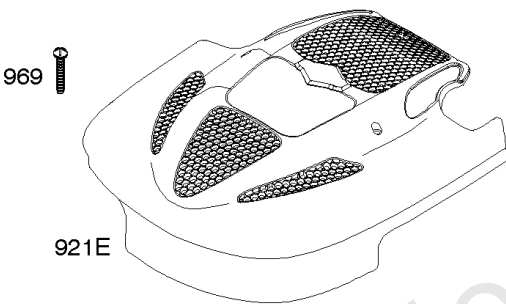

Shroud

REF NO	PART NO	QTY	DESCRIPTION
564	690664		SCREW -(Control Cover)
564B	698589		SCREW -(Control Cover)
604	691757		COVER, Control
604B	790703		COVER, Control
604C	792418		COVER, Control
604D	793770		COVER, Control
921B	692931		HOUSING, Blower
921Z	592290		HOUSING, Blower
921C	695889		HOUSING, Blower
921E	696262		HOUSING, Blower
921F	697343		HOUSING, Blower
921K	699984		HOUSING, Blower
921J	790036		HOUSING, Blower
921H	790037		HOUSING, Blower
921L	791026		HOUSING, Blower
921M	792652		HOUSING, Blower
921N	792675		HOUSING, Blower
921P	792687		HOUSING, Blower
921R	793771		HOUSING, Blower
921U	794355		HOUSING, Blower
921G	795064		HOUSING, Blower
921Y	798277		HOUSING, Blower
969	690700		SCREW -(Blower Housing)
969A	691138		SCREW -(Blower Housing)