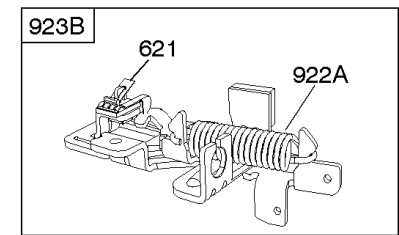

- 615
- 404
- 616

- 745

- 789B

- 789E

- 853A

- 789F

Controls, Electrical, Flywheel Brake, Governor Spring

REF NO	PART NO	QTY	DESCRIPTION
98A	493280		SCREW -(Idle Speed)
188	693399		SCREW -(Control Bracket)
202	691829		LINK, Mechanical Governor
209B	691292		SPRING, Governor
217	690354		SPRING, Choke Return
222	790143		BRACKET, Control -(Remote/Manual Friction)(Primer) -Used Before Code Date 14020300
222G	593542		BRACKET, Control -Used After Code Date 14020200
227	690783		LEVER, Governor Control
236	691826		LINK, Lockout
265	690798		CLAMP, Casing
265A	691024		CLAMP, Casing
267	691044		SCREW -(Casing Clamp)
268	691025		CASING, Control Wire -(Cut To Required Length)
269	691026		WIRE, Control -(Cut To Required Length)
270	691027		NUT -(Control Wire Casing)
271	691028		LEVER, Control
347	691396		SWITCH, Rocker
356	692390		WIRE, Stop
356B	693010		WIRE, Stop
356D	496381		WIRE, Stop
404	690272		WASHER -(Governor Crank)
497	690664		SCREW -(Stopswitch Bracket)
500	691086		WASHER -(Key Switch)
505	691251		NUT -(Governor Control Lever)
562	691119		BOLT -(Governor Control Lever)
578	398153		WIRE ASSEMBLY
578A	695283		WIRE ASSEMBLY
615	690340		RETAINER, Governor Shaft
616	698801		CRANK, Governor
621	692310		SWITCH, Stop
627	792565		BRACKET, Stopswitch
664	691087		NUT -(Key Switch)
668	493823		SPACER -(Includes 2)
745	691648		SCREW -(Brake)
789B	792685		HARNESS, Wiring
789E	594392		HARNESS, Wiring
789F	594393		HARNESS, Wiring
843	691884		SLEEVE, Lever -(Control Bracket)