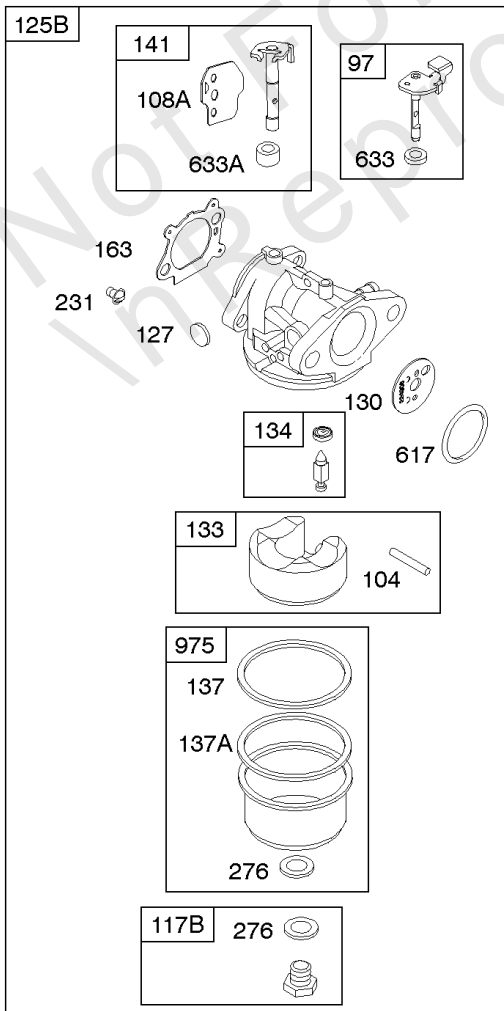

Carburetor, Fuel Supply

REF NO	PART NO	QTY	DESCRIPTION
95	691636		SCREW -(Throttle Valve)
97	696565		SHAFT, Throttle -(Plastic)
104	797622		PIN, Float Hinge
108	691182		VALVE, Choke
108A	795935		VALVE, Choke -Used After Code Date 08031200
108A	790844		VALVE, Choke -Used Before Code Date 08031300
109	494218		KIT, Choke Shaft
109A	498593		SHAFT, Choke
117	498978		JET, Main -(Standard)
117A	498981		JET, Main -(Standard)
117B	697355		JET, Main -(Standard)
118	798660		JET, Main -(High Altitude)
118A	494870		JET, Main -(High Altitude)
118B	692677		JET, Main -(High Altitude)
125	498170		CARBURETOR -(Primer)
125A	799869		CARBURETOR -(Choke)
125B	799871		CARBURETOR -(Autochoke System)
127	694468		PLUG, Welch -(Bowl Vent)
130	696564		VALVE, Throttle
133	398187		FLOAT, Carburetor
134	398188		KIT, Needle/Seat
137	796610		GASKET, Float Bowl
137A	693981		GASKET, Float Bowl -(1/16)
141	796193		KIT, Choke Shaft
163	795629		GASKET, Air Cleaner -(Air Cleaner)
187	791766		LINE, Fuel -(Cut To Required Length)
187A	791873		LINE, Fuel -(Molded)
187D	795090		LINE, Fuel -(Molded)
190	690940		SCREW -(Fuel Tank)
217	690354		SPRING, Choke Return
231	691636		SCREW -(Choke Valve)
276	271716		WASHER, Sealing
601	791850		CLAMP, Hose
601A	691038		CLAMP, Hose
617	270344S		SEAL, O-Ring -(Intake Manifold)
633	691321		SEAL, Choke/Throttle Shaft -(Throttle Shaft)