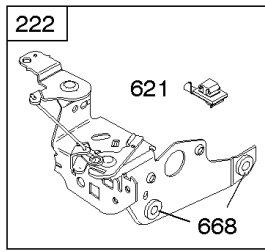

- 615
- 404
- 616

- 745

- 789B

- 789E

- 853A

- 789F

Controls, Electrical, Flywheel Brake, Governor Spring

REF NO	PART NO	QTY	DESCRIPTION
98A	493280		SCREW -(Idle Speed)
188	693399		SCREW -(Control Bracket)
202	691829		LINK, Mechanical Governor
209B	691292		SPRING, Governor
217	690354		SPRING, Choke Return
222	790143		BRACKET, Control -(Remote/Manual Friction)(Primer) -Used Before Code Date 14020300
222G	593542		BRACKET, Control -Used After Code Date 14020200
227	690783		LEVER, Governor Control
236	691826		LINK, Lockout
265	690798		CLAMP, Casing
265A	691024		CLAMP, Casing
267	691044		SCREW -(Casing Clamp)
268	691025		CASING, Control Wire -(Cut To Required Length)
269	691026		WIRE, Control -(Cut To Required Length)
270	691027		NUT -(Control Wire Casing)
271	691028		LEVER, Control
347	691396		SWITCH, Rocker
356	692390		WIRE, Stop
356B	693010		WIRE, Stop
356D	496381		WIRE, Stop
404	690272		WASHER -(Governor Crank)
497	690664		SCREW -(Stopswitch Bracket)
500	691086		WASHER -(Key Switch)
505	691251		NUT -(Governor Control Lever)
562	691119		BOLT -(Governor Control Lever)
578	398153		WIRE ASSEMBLY
578A	695283		WIRE ASSEMBLY
615	690340		RETAINER, Governor Shaft
616	698801		CRANK, Governor
621	692310		SWITCH, Stop
627	792565		BRACKET, Stopswitch
664	691087		NUT -(Key Switch)
668	493823		SPACER -(Includes 2)
745	691648		SCREW -(Brake)
789B	792685		HARNESS, Wiring
789E	594392		HARNESS, Wiring
789F	594393		HARNESS, Wiring
843	691884		SLEEVE, Lever -(Control Bracket)

- 188
- 843
- 843A

- 236
- 202
- 209B
- 217

- 356
- 356B
- 356D

- 627
- 347
- 497

- 271
- 268
- 269
- 270
- 267

- 265
- 265A

- 615
- 404
- 616

Controls, Electrical, Flywheel Brake, Governor Spring