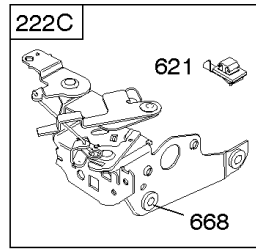

- 615
- 404
- 616

- 745

- 789B

- 789E

- 853A

- 789F

Controls, Electrical, Flywheel Brake, Governor Spring

REF NO	PART NO	QTY	DESCRIPTION
98A	493280		SCREW -(Idle Speed)
188	693399		SCREW -(Control Bracket)
202	691829		LINK, Mechanical Governor
209B	691292		SPRING, Governor
217	690354		SPRING, Choke Return
222	790143		BRACKET, Control -(Remote/Manual Friction)(Primer) -Used Before Code Date 14020300
222G	593542		BRACKET, Control -Used After Code Date 14020200
227	690783		LEVER, Governor Control
236	691826		LINK, Lockout
265	690798		CLAMP, Casing
265A	691024		CLAMP, Casing
267	691044		SCREW -(Casing Clamp)
268	691025		CASING, Control Wire -(Cut To Required Length)
269	691026		WIRE, Control -(Cut To Required Length)
270	691027		NUT -(Control Wire Casing)
271	691028		LEVER, Control
347	691396		SWITCH, Rocker
356	692390		WIRE, Stop
356B	693010		WIRE, Stop
356D	496381		WIRE, Stop
404	690272		WASHER -(Governor Crank)
497	690664		SCREW -(Stopswitch Bracket)
500	691086		WASHER -(Key Switch)
505	691251		NUT -(Governor Control Lever)
562	691119		BOLT -(Governor Control Lever)
578	398153		WIRE ASSEMBLY
578A	695283		WIRE ASSEMBLY
615	690340		RETAINER, Governor Shaft
616	698801		CRANK, Governor
621	692310		SWITCH, Stop
627	792565		BRACKET, Stopswitch
664	691087		NUT -(Key Switch)
668	493823		SPACER -(Includes 2)
745	691648		SCREW -(Brake)
789B	792685		HARNESS, Wiring
789E	594392		HARNESS, Wiring
789F	594393		HARNESS, Wiring
843	691884		SLEEVE, Lever -(Control Bracket)

- 188
- 843
- 843A

- 236
- 202
- 209B
- 217

- 356
- 356B
- 356D

- 627
- 347
- 497

- 271
- 268
- 269
- 270
- 267

- 265
- 265A

- 615
- 404
- 616

Controls, Electrical, Flywheel Brake, Governor Spring