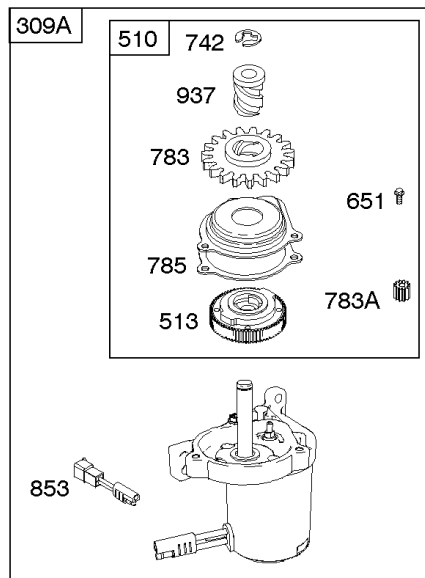

Not For
In Reproduction

Carburetor, Engine, Valve Kits, Electric Starter

REF NO	PART NO	QTY	DESCRIPTION
3	299819S		SEAL, Oil -(Magneto Side)
7	799875		GASKET, Cylinder Head -Used After Code Date 11063000
7	692249		GASKET, Cylinder Head -Used Before Code Date 11070100
9	699833		GASKET, Breather
12	692232		GASKET, Crankcase
20	399781S		SEAL, Oil -(PTO Side)
51	272199S		GASKET, Intake
51A	794306		GASKET, Intake
104	797622		PIN, Float Hinge
121	498260		KIT, Carburetor Overhaul
127	694468		PLUG, Welch -(Bowl Vent)
134	398188		KIT, Needle/Seat
137	796610		GASKET, Float Bowl
163	795629		GASKET, Air Cleaner -(Air Cleaner)
276	271716		WASHER, Sealing
309	799045		MOTOR, Starter
309A	XXXXX		Motor-Starter -(For Replacement Starter Motor, Order Reference 309)
309B	-----		Motor-Starter -(For Replacement Starter Motor, Order Reference 309)
358	590508		GASKET SET, Engine
510	795093		DRIVE, Starter
513	795100		CLUTCH, Drive
524	692296		SEAL, O-Ring -(Dipstick Tube)
585	691879		GASKET, Breather Passage
617	270344S		SEAL, O-Ring -(Intake Manifold)
633	691321		SEAL, Choke/Throttle Shaft -(Throttle Shaft)
633A	693867		SEAL, Choke/Throttle Shaft
651	691660		SCREW -(Starter Gear Cover)
668	493823		SPACER -(Includes 2)
697	691127		SCREW -(Starter Motor) (Drive Cap)
742	93941		RETAINER, E Ring
783	795099		GEAR, Pinion
783A	795096		GEAR, Pinion
785	692352		GASKET, Starter Cover
842	691031		SEAL, O-Ring -(Dipstick Tube)
853	695268		ADAPTER, Wire
883	691881		GASKET, Exhaust
937	795098		SPLINE, Starter
937A	799420		SPLINE, Starter
1095	590507		GASKET SET, Valve