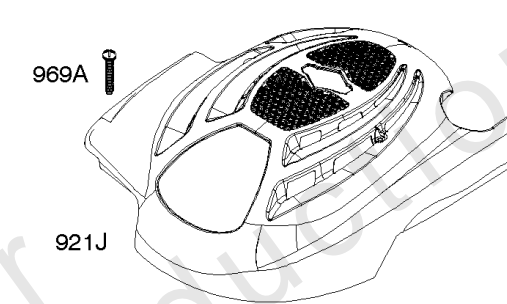

Shroud

REF NO	PART NO	QTY	DESCRIPTION
564	690664		SCREW -(Control Cover)
564B	698589		SCREW -(Control Cover)
604	691757		COVER, Control
604B	790703		COVER, Control
604C	792418		COVER, Control
604D	793770		COVER, Control
921B	692931		HOUSING, Blower
921Z	592290		HOUSING, Blower
921C	695889		HOUSING, Blower
921E	696262		HOUSING, Blower
921F	697343		HOUSING, Blower
921K	699984		HOUSING, Blower
921J	790036		HOUSING, Blower
921H	790037		HOUSING, Blower
921L	791026		HOUSING, Blower
921M	792652		HOUSING, Blower
921N	792675		HOUSING, Blower
921P	792687		HOUSING, Blower
921R	793771		HOUSING, Blower
921U	794355		HOUSING, Blower
921G	795064		HOUSING, Blower
921Y	798277		HOUSING, Blower
969	690700		SCREW -(Blower Housing)
969A	691138		SCREW -(Blower Housing)