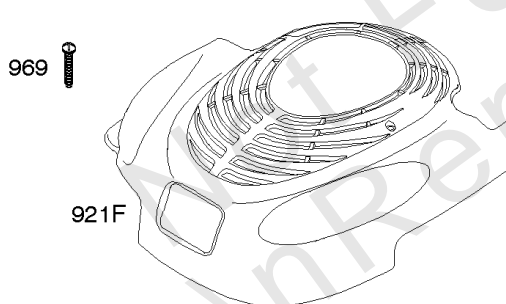

Shroud

REF NO	PART NO	QTY	DESCRIPTION
564	690664		SCREW -(Control Cover)
564B	698589		SCREW -(Control Cover)
604	691757		COVER, Control
604B	790703		COVER, Control
604C	792418		COVER, Control
604D	793770		COVER, Control
921B	692931		HOUSING, Blower
921Z	592290		HOUSING, Blower
921C	695889		HOUSING, Blower
921E	696262		HOUSING, Blower
921F	697343		HOUSING, Blower
921K	699984		HOUSING, Blower
921J	790036		HOUSING, Blower
921H	790037		HOUSING, Blower
921L	791026		HOUSING, Blower
921M	792652		HOUSING, Blower
921N	792675		HOUSING, Blower
921P	792687		HOUSING, Blower
921R	793771		HOUSING, Blower
921U	794355		HOUSING, Blower
921G	795064		HOUSING, Blower
921Y	798277		HOUSING, Blower
969	690700		SCREW -(Blower Housing)
969A	691138		SCREW -(Blower Housing)