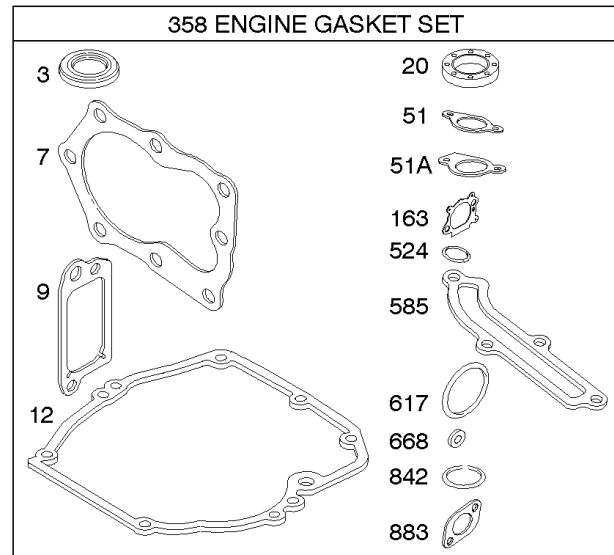

Not For
In Reproduction

Carburetor, Engine, Valve Kits, Electric Starter

REF NO	PART NO	QTY	DESCRIPTION
3	299819S		SEAL, Oil -(Magneto Side)
7	799875		GASKET, Cylinder Head -Used After Code Date 11063000
7	692249		GASKET, Cylinder Head -Used Before Code Date 11070100
9	699833		GASKET, Breather
12	692232		GASKET, Crankcase
20	399781S		SEAL, Oil -(PTO Side)
51	272199S		GASKET, Intake
51A	794306		GASKET, Intake
104	797622		PIN, Float Hinge
121	498260		KIT, Carburetor Overhaul
127	694468		PLUG, Welch -(Bowl Vent)
134	398188		KIT, Needle/Seat
137	796610		GASKET, Float Bowl
163	795629		GASKET, Air Cleaner -(Air Cleaner)
276	271716		WASHER, Sealing
309	799045		MOTOR, Starter
309A	XXXXX		Motor-Starter -(For Replacement Starter Motor, Order Reference 309)
309B	-----		Motor-Starter -(For Replacement Starter Motor, Order Reference 309)
358	590508		GASKET SET, Engine
510	795093		DRIVE, Starter
513	795100		CLUTCH, Drive
524	692296		SEAL, O-Ring -(Dipstick Tube)
585	691879		GASKET, Breather Passage
617	270344S		SEAL, O-Ring -(Intake Manifold)
633	691321		SEAL, Choke/Throttle Shaft -(Throttle Shaft)
633A	693867		SEAL, Choke/Throttle Shaft
651	691660		SCREW -(Starter Gear Cover)
668	493823		SPACER -(Includes 2)
697	691127		SCREW -(Starter Motor) (Drive Cap)
742	93941		RETAINER, E Ring
783	795099		GEAR, Pinion
783A	795096		GEAR, Pinion
785	692352		GASKET, Starter Cover
842	691031		SEAL, O-Ring -(Dipstick Tube)
853	695268		ADAPTER, Wire
883	691881		GASKET, Exhaust
937	795098		SPLINE, Starter
937A	799420		SPLINE, Starter
1095	590507		GASKET SET, Valve