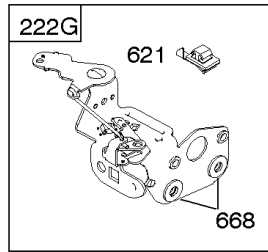

- 188
- 843
- 843A

- 236
- 202
- 209B
- 217

- 356
- 356B
- 356D
- 578A

- 627
- 347
- 497

- 271
- 268
- 269
- 270
- 267

- 265
- 265A

- 578

- 615
- 404
- 616

- 745

- 789B

- 789E

- 853A

- 789F