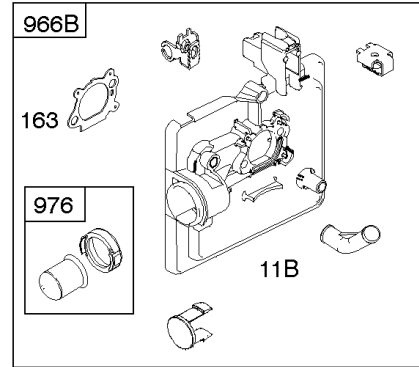

Air Cleaner, Exhaust System

REF NO	PART NO	QTY	DESCRIPTION
11B	691923		TUBE, Breather
81	691740		LOCK, Muffler Screw
163	795629		GASKET, Air Cleaner -(Air Cleaner)
291	593208		THERMOSTAT
300	593819		MUFFLER -Used After Code Date 13122200
300	692038		MUFFLER -Used Before Code Date 13122300
346	690661		SCREW -(Spark Arrestor)
425A	690670		SCREW -(Air Cleaner Cover)
443A	692523		SCREW -(Air Cleaner Primer Base)
445A	491588S		FILTER, A/C Cartridge
467	790842		KNOB, Air Cleaner Cover
535	493537S		FILTER, Air Cleaner Foam
613	691340		SCREW -(Muffler) (1/4-20 x 2.75 Inches Total Length, 2.25 Inch Shoulder Length)
613	790833		SCREW -(Muffler) (1/4-20 x 2.75 Inches Total Length, 2.08 Inch Shoulder Length)
613A	691653		SCREW -(Muffler)
676	396548		DEFLECTOR, Muffler
676A	393756		DEFLECTOR, Muffler -(Side Outlet)
676B	397931		DEFLECTOR, Muffler
676E	393760		DEFLECTOR, Muffler
676C	493871		DEFLECTOR, Muffler
677	690661		SCREW -(Muffler Deflector) (Thread Forming)
677A	593440		SCREW -(Muffler Deflector) (Self-Drilling & Tapping)
832	593875		GUARD, Muffler
832E	793568		MUFFLER
836	690664		SCREW -(Muffler Guard)
836C	790745		SCREW -(Muffler Guard)
883	691881		GASKET, Exhaust
966A	593942		BASE, Air Cleaner -(Primer) -Used After Code Date 14020200
966B	795259		BASE, Air Cleaner -(Primer) -Used Before Code Date 14020300
968B	692298		COVER, Air Cleaner
976	694395		PRIMER, Carburetor
994	398067		ARRESTOR, Spark
994B	792245		ARRESTOR, Spark