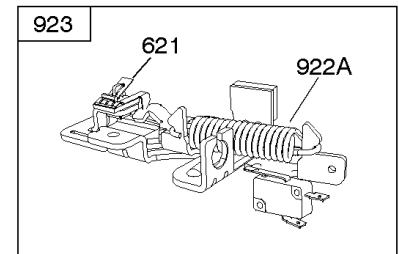

- 615
- 404
- 616

- 745

- 789B

- 789E

- 853A

- 789F

Controls, Electrical, Flywheel Brake, Governor Spring

REF NO	PART NO	QTY	DESCRIPTION
98A	493280		SCREW -(Idle Speed)
188	693399		SCREW -(Control Bracket)
202	691829		LINK, Mechanical Governor
209B	691292		SPRING, Governor
217	690354		SPRING, Choke Return
222	790143		BRACKET, Control -(Remote/Manual Friction)(Primer) -Used Before Code Date 14020300
222G	593542		BRACKET, Control -Used After Code Date 14020200
227	690783		LEVER, Governor Control
236	691826		LINK, Lockout
265	690798		CLAMP, Casing
265A	691024		CLAMP, Casing
267	691044		SCREW -(Casing Clamp)
268	691025		CASING, Control Wire -(Cut To Required Length)
269	691026		WIRE, Control -(Cut To Required Length)
270	691027		NUT -(Control Wire Casing)
271	691028		LEVER, Control
347	691396		SWITCH, Rocker
356	692390		WIRE, Stop
356B	693010		WIRE, Stop
356D	496381		WIRE, Stop
404	690272		WASHER -(Governor Crank)
497	690664		SCREW -(Stopswitch Bracket)
500	691086		WASHER -(Key Switch)
505	691251		NUT -(Governor Control Lever)
562	691119		BOLT -(Governor Control Lever)
578	398153		WIRE ASSEMBLY
578A	695283		WIRE ASSEMBLY
615	690340		RETAINER, Governor Shaft
616	698801		CRANK, Governor
621	692310		SWITCH, Stop
627	792565		BRACKET, Stopswitch
664	691087		NUT -(Key Switch)
668	493823		SPACER -(Includes 2)
745	691648		SCREW -(Brake)
789B	792685		HARNESS, Wiring
789E	594392		HARNESS, Wiring
789F	594393		HARNESS, Wiring
843	691884		SLEEVE, Lever -(Control Bracket)

- 188
- 843
- 843A

- 236
- 202
- 209B
- 217

- 356
- 356B
- 356D

- 627
- 347
- 497

- 271
- 268
- 269
- 270
- 267

- 265
- 265A

- 615
- 404
- 616

Controls, Electrical, Flywheel Brake, Governor Spring