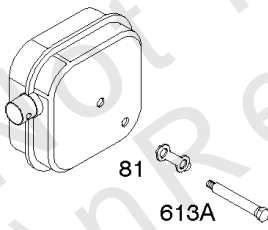

Air Cleaner, Exhaust System

REF NO	PART NO	QTY	DESCRIPTION
11B	691923		TUBE, Breather
81	691740		LOCK, Muffler Screw
163	795629		GASKET, Air Cleaner -(Air Cleaner)
291	593208		THERMOSTAT
300	593819		MUFFLER -Used After Code Date 13122200
300	692038		MUFFLER -Used Before Code Date 13122300
346	690661		SCREW -(Spark Arrestor)
425A	690670		SCREW -(Air Cleaner Cover)
443A	692523		SCREW -(Air Cleaner Primer Base)
445A	491588S		FILTER, A/C Cartridge
467	790842		KNOB, Air Cleaner Cover
535	493537S		FILTER, Air Cleaner Foam
613	691340		SCREW -(Muffler) (1/4-20 x 2.75 Inches Total Length, 2.25 Inch Shoulder Length)
613	790833		SCREW -(Muffler) (1/4-20 x 2.75 Inches Total Length, 2.08 Inch Shoulder Length)
613A	691653		SCREW -(Muffler)
676	396548		DEFLECTOR, Muffler
676A	393756		DEFLECTOR, Muffler -(Side Outlet)
676B	397931		DEFLECTOR, Muffler
676E	393760		DEFLECTOR, Muffler
676C	493871		DEFLECTOR, Muffler
677	690661		SCREW -(Muffler Deflector) (Thread Forming)
677A	593440		SCREW -(Muffler Deflector) (Self-Drilling & Tapping)
832	593875		GUARD, Muffler
832E	793568		MUFFLER
836	690664		SCREW -(Muffler Guard)
836C	790745		SCREW -(Muffler Guard)
883	691881		GASKET, Exhaust
966A	593942		BASE, Air Cleaner -(Primer) -Used After Code Date 14020200
966B	795259		BASE, Air Cleaner -(Primer) -Used Before Code Date 14020300
968B	692298		COVER, Air Cleaner
976	694395		PRIMER, Carburetor
994	398067		ARRESTOR, Spark
994B	792245		ARRESTOR, Spark