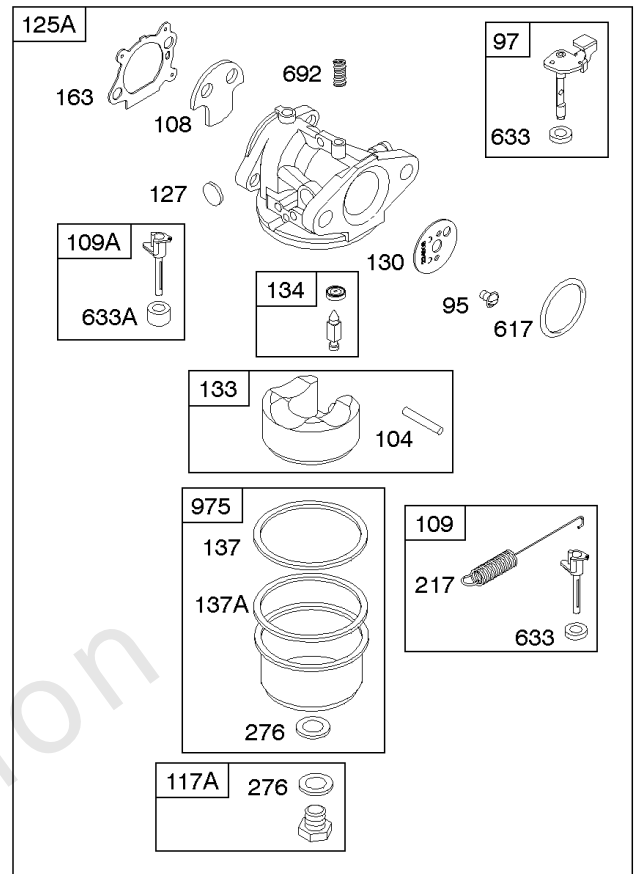

Carburetor, Fuel Supply

REF NO	PART NO	QTY	DESCRIPTION
95	691636		SCREW -(Throttle Valve)
97	696565		SHAFT, Throttle -(Plastic)
104	797622		PIN, Float Hinge
108	691182		VALVE, Choke
108A	795935		VALVE, Choke -Used After Code Date 08031200
108A	790844		VALVE, Choke -Used Before Code Date 08031300
109	494218		KIT, Choke Shaft
109A	498593		SHAFT, Choke
117	498978		JET, Main -(Standard)
117A	498981		JET, Main -(Standard)
117B	697355		JET, Main -(Standard)
118	798660		JET, Main -(High Altitude)
118A	494870		JET, Main -(High Altitude)
118B	692677		JET, Main -(High Altitude)
125	498170		CARBURETOR -(Primer)
125A	799869		CARBURETOR -(Choke)
125B	799871		CARBURETOR -(Autochoke System)
127	694468		PLUG, Welch -(Bowl Vent)
130	696564		VALVE, Throttle
133	398187		FLOAT, Carburetor
134	398188		KIT, Needle/Seat
137	796610		GASKET, Float Bowl
137A	693981		GASKET, Float Bowl -(1/16)
141	796193		KIT, Choke Shaft
163	795629		GASKET, Air Cleaner -(Air Cleaner)
187	791766		LINE, Fuel -(Cut To Required Length)
187A	791873		LINE, Fuel -(Molded)
187D	795090		LINE, Fuel -(Molded)
190	690940		SCREW -(Fuel Tank)
217	690354		SPRING, Choke Return
231	691636		SCREW -(Choke Valve)
276	271716		WASHER, Sealing
601	791850		CLAMP, Hose
601A	691038		CLAMP, Hose
617	270344S		SEAL, O-Ring -(Intake Manifold)
633	691321		SEAL, Choke/Throttle Shaft -(Throttle Shaft)