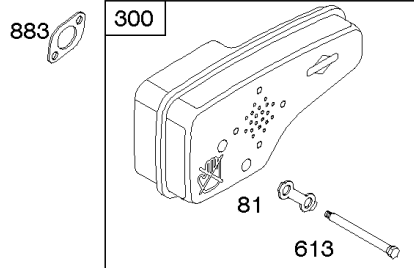

Air Cleaner, Exhaust System

REF NO	PART NO	QTY	DESCRIPTION
11B	691923		TUBE, Breather
81	691740		LOCK, Muffler Screw
163	795629		GASKET, Air Cleaner -(Air Cleaner)
291	593208		THERMOSTAT
300	593819		MUFFLER -Used After Code Date 13122200
300	692038		MUFFLER -Used Before Code Date 13122300
346	690661		SCREW -(Spark Arrestor)
425A	690670		SCREW -(Air Cleaner Cover)
443A	692523		SCREW -(Air Cleaner Primer Base)
445A	491588S		FILTER, A/C Cartridge
467	790842		KNOB, Air Cleaner Cover
535	493537S		FILTER, Air Cleaner Foam
613	691340		SCREW -(Muffler) (1/4-20 x 2.75 Inches Total Length, 2.25 Inch Shoulder Length)
613	790833		SCREW -(Muffler) (1/4-20 x 2.75 Inches Total Length, 2.08 Inch Shoulder Length)
613A	691653		SCREW -(Muffler)
676	396548		DEFLECTOR, Muffler
676A	393756		DEFLECTOR, Muffler -(Side Outlet)
676B	397931		DEFLECTOR, Muffler
676E	393760		DEFLECTOR, Muffler
676C	493871		DEFLECTOR, Muffler
677	690661		SCREW -(Muffler Deflector) (Thread Forming)
677A	593440		SCREW -(Muffler Deflector) (Self-Drilling & Tapping)
832	593875		GUARD, Muffler
832E	793568		MUFFLER
836	690664		SCREW -(Muffler Guard)
836C	790745		SCREW -(Muffler Guard)
883	691881		GASKET, Exhaust
966A	593942		BASE, Air Cleaner -(Primer) -Used After Code Date 14020200
966B	795259		BASE, Air Cleaner -(Primer) -Used Before Code Date 14020300
968B	692298		COVER, Air Cleaner
976	694395		PRIMER, Carburetor
994	398067		ARRESTOR, Spark
994B	792245		ARRESTOR, Spark