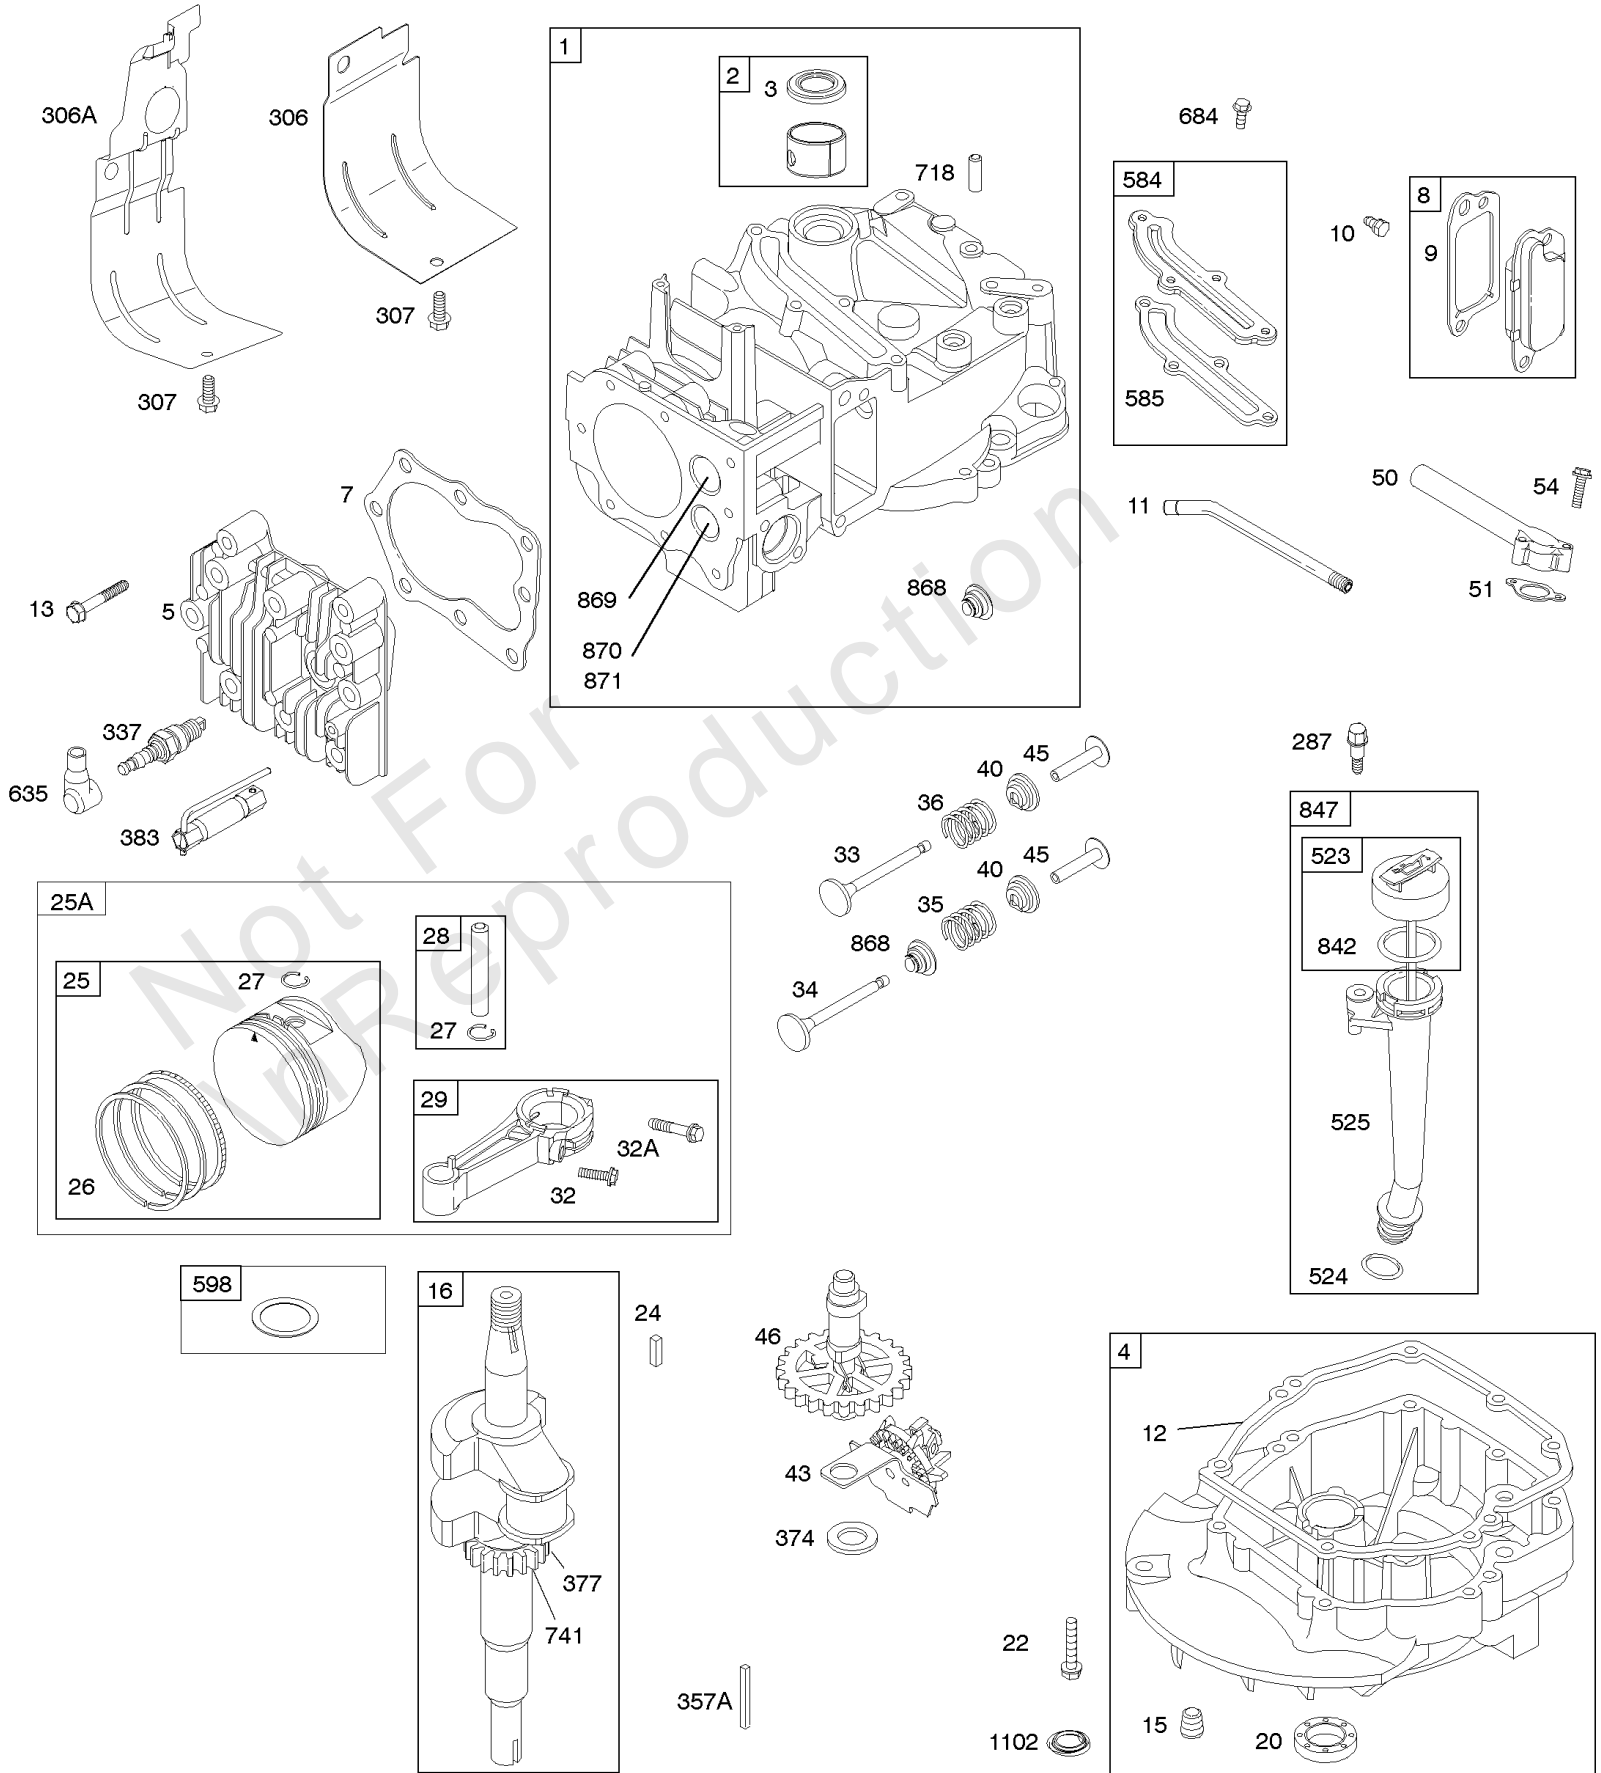

1319 WARNING LABEL

1330 REPAIR MANUAL

Camshaft, Crankshaft, Cylinder, Engine Sump, Lubrication, Piston Group, Valves

REF NO	PART NO	QTY	DESCRIPTION
1	592645		CYLINDER ASSEMBLY
2	796961		KIT, Bushing/Seal -(Magneto Side)
3	299819S		SEAL, Oil -(Magneto Side)
4	493279		SUMP, Engine
5	590411		HEAD, Cylinder -Used After Code Date 11063000
5	594989		HEAD, Cylinder -Used Before Code Date 11070100
7	692249		GASKET, Cylinder Head -Used Before Code Date 11070100
7	799875		GASKET, Cylinder Head -Used After Code Date 11063000
8	590395		BREATHER ASSEMBLY
9	699833		GASKET, Breather
10	691125		SCREW -(Breather Assembly)
11	691781		TUBE, Breather
12	692232		GASKET, Crankcase
13	690912		SCREW -(Cylinder Head) -Used Before Code Date 11070100
13	590422		SCREW -(Cylinder Head) -Used After Code Date 11063000
15	691680		PLUG, Oil Drain -(Square Socket)
16	797019		CRANKSHAFT
20	399781S		SEAL, Oil -(PTO Side)
22	691092		SCREW -(Crankcase Cover/Sump)
24	222698S		KEY, Flywheel
25	799063		PISTON ASSEMBLY -(Standard) -Used Before Code Date 09041700
25	799064		PISTON ASSEMBLY -(.020 Oversize) -Used Before Code Date 09041700
25	590404		PISTON ASSEMBLY -(Standard) -Used After Code Date 09041600
25	590405		PISTON ASSEMBLY -(.020 Oversize) -Used After Code Date 09041600
25A	590406		PISTON ASSEMBLY -Used Before Code Date 09041700
26	795432		SET, Ring -(.020 Oversize) -Used After Code Date 07090300 -Used Before Code Date 09041700
26	797304		SET, Ring -(Replacement, See Ref #25, 590404) -Used After Code Date 09041600 -Used Before Code Date 11070100
26	797305		SET, Ring -(.020 Oversize) -Used After Code Date 09041600 -Used Before Code Date 11070100