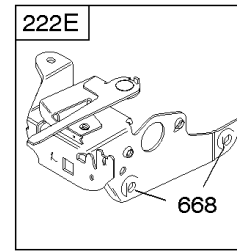

- 188
- 843
- 843A

- 236
- 202
- 209B
- 217

- 356
- 356B
- 356D
- 578A

- 627
- 347
- 497

- 271
- 268
- 269
- 270
- 267

- 265
- 265A

- 578

- 615
- 404
- 616

- 745

- 789B

- 789E

- 853A

- 789F