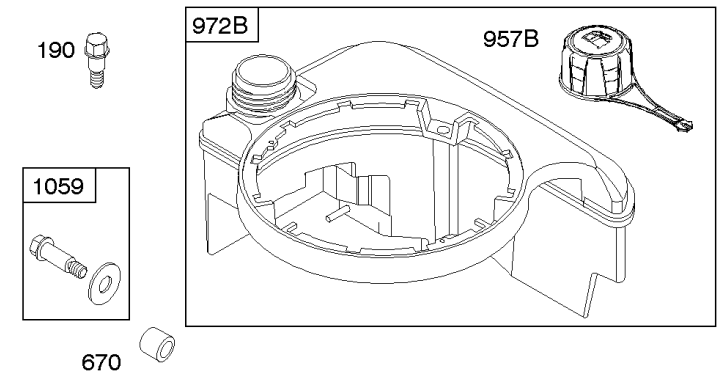

Carburetor, Fuel Supply

REF NO	PART NO	QTY	DESCRIPTION
95	691636		SCREW -(Throttle Valve)
97	696565		SHAFT, Throttle -(Plastic)
104	797622		PIN, Float Hinge
108	691182		VALVE, Choke
108A	795935		VALVE, Choke -Used After Code Date 08031200
108A	790844		VALVE, Choke -Used Before Code Date 08031300
109	494218		KIT, Choke Shaft
109A	498593		SHAFT, Choke
117	498978		JET, Main -(Standard)
117A	498981		JET, Main -(Standard)
117B	697355		JET, Main -(Standard)
118	798660		JET, Main -(High Altitude)
118A	494870		JET, Main -(High Altitude)
118B	692677		JET, Main -(High Altitude)
125	498170		CARBURETOR -(Primer)
125A	799869		CARBURETOR -(Choke)
125B	799871		CARBURETOR -(Autochoke System)
127	694468		PLUG, Welch -(Bowl Vent)
130	696564		VALVE, Throttle
133	398187		FLOAT, Carburetor
134	398188		KIT, Needle/Seat
137	796610		GASKET, Float Bowl
137A	693981		GASKET, Float Bowl -(1/16)
141	796193		KIT, Choke Shaft
163	795629		GASKET, Air Cleaner -(Air Cleaner)
187	791766		LINE, Fuel -(Cut To Required Length)
187A	791873		LINE, Fuel -(Molded)
187D	795090		LINE, Fuel -(Molded)
190	690940		SCREW -(Fuel Tank)
217	690354		SPRING, Choke Return
231	691636		SCREW -(Choke Valve)
276	271716		WASHER, Sealing
601	791850		CLAMP, Hose
601A	691038		CLAMP, Hose
617	270344S		SEAL, O-Ring -(Intake Manifold)
633	691321		SEAL, Choke/Throttle Shaft -(Throttle Shaft)