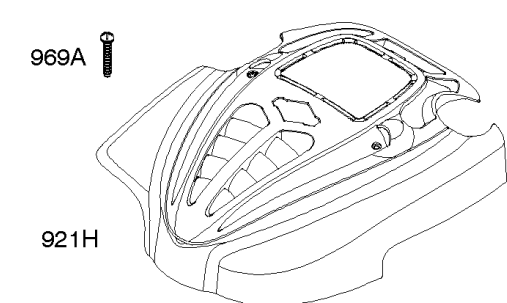

Shroud

REF NO	PART NO	QTY	DESCRIPTION
564	690664		SCREW -(Control Cover)
564B	698589		SCREW -(Control Cover)
604	691757		COVER, Control
604B	790703		COVER, Control
604C	792418		COVER, Control
604D	793770		COVER, Control
921B	692931		HOUSING, Blower
921Z	592290		HOUSING, Blower
921C	695889		HOUSING, Blower
921E	696262		HOUSING, Blower
921F	697343		HOUSING, Blower
921K	699984		HOUSING, Blower
921J	790036		HOUSING, Blower
921H	790037		HOUSING, Blower
921L	791026		HOUSING, Blower
921M	792652		HOUSING, Blower
921N	792675		HOUSING, Blower
921P	792687		HOUSING, Blower
921R	793771		HOUSING, Blower
921U	794355		HOUSING, Blower
921G	795064		HOUSING, Blower
921Y	798277		HOUSING, Blower
969	690700		SCREW -(Blower Housing)
969A	691138		SCREW -(Blower Housing)