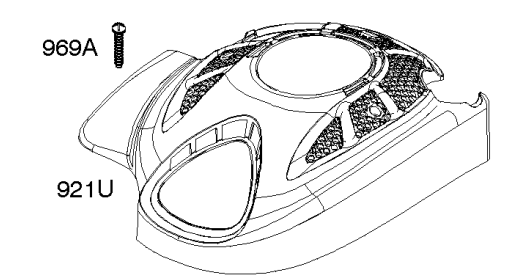

Shroud

REF NO	PART NO	QTY	DESCRIPTION
564	690664		SCREW -(Control Cover)
564B	698589		SCREW -(Control Cover)
604	691757		COVER, Control
604B	790703		COVER, Control
604C	792418		COVER, Control
604D	793770		COVER, Control
921B	692931		HOUSING, Blower
921Z	592290		HOUSING, Blower
921C	695889		HOUSING, Blower
921E	696262		HOUSING, Blower
921F	697343		HOUSING, Blower
921K	699984		HOUSING, Blower
921J	790036		HOUSING, Blower
921H	790037		HOUSING, Blower
921L	791026		HOUSING, Blower
921M	792652		HOUSING, Blower
921N	792675		HOUSING, Blower
921P	792687		HOUSING, Blower
921R	793771		HOUSING, Blower
921U	794355		HOUSING, Blower
921G	795064		HOUSING, Blower
921Y	798277		HOUSING, Blower
969	690700		SCREW -(Blower Housing)
969A	691138		SCREW -(Blower Housing)