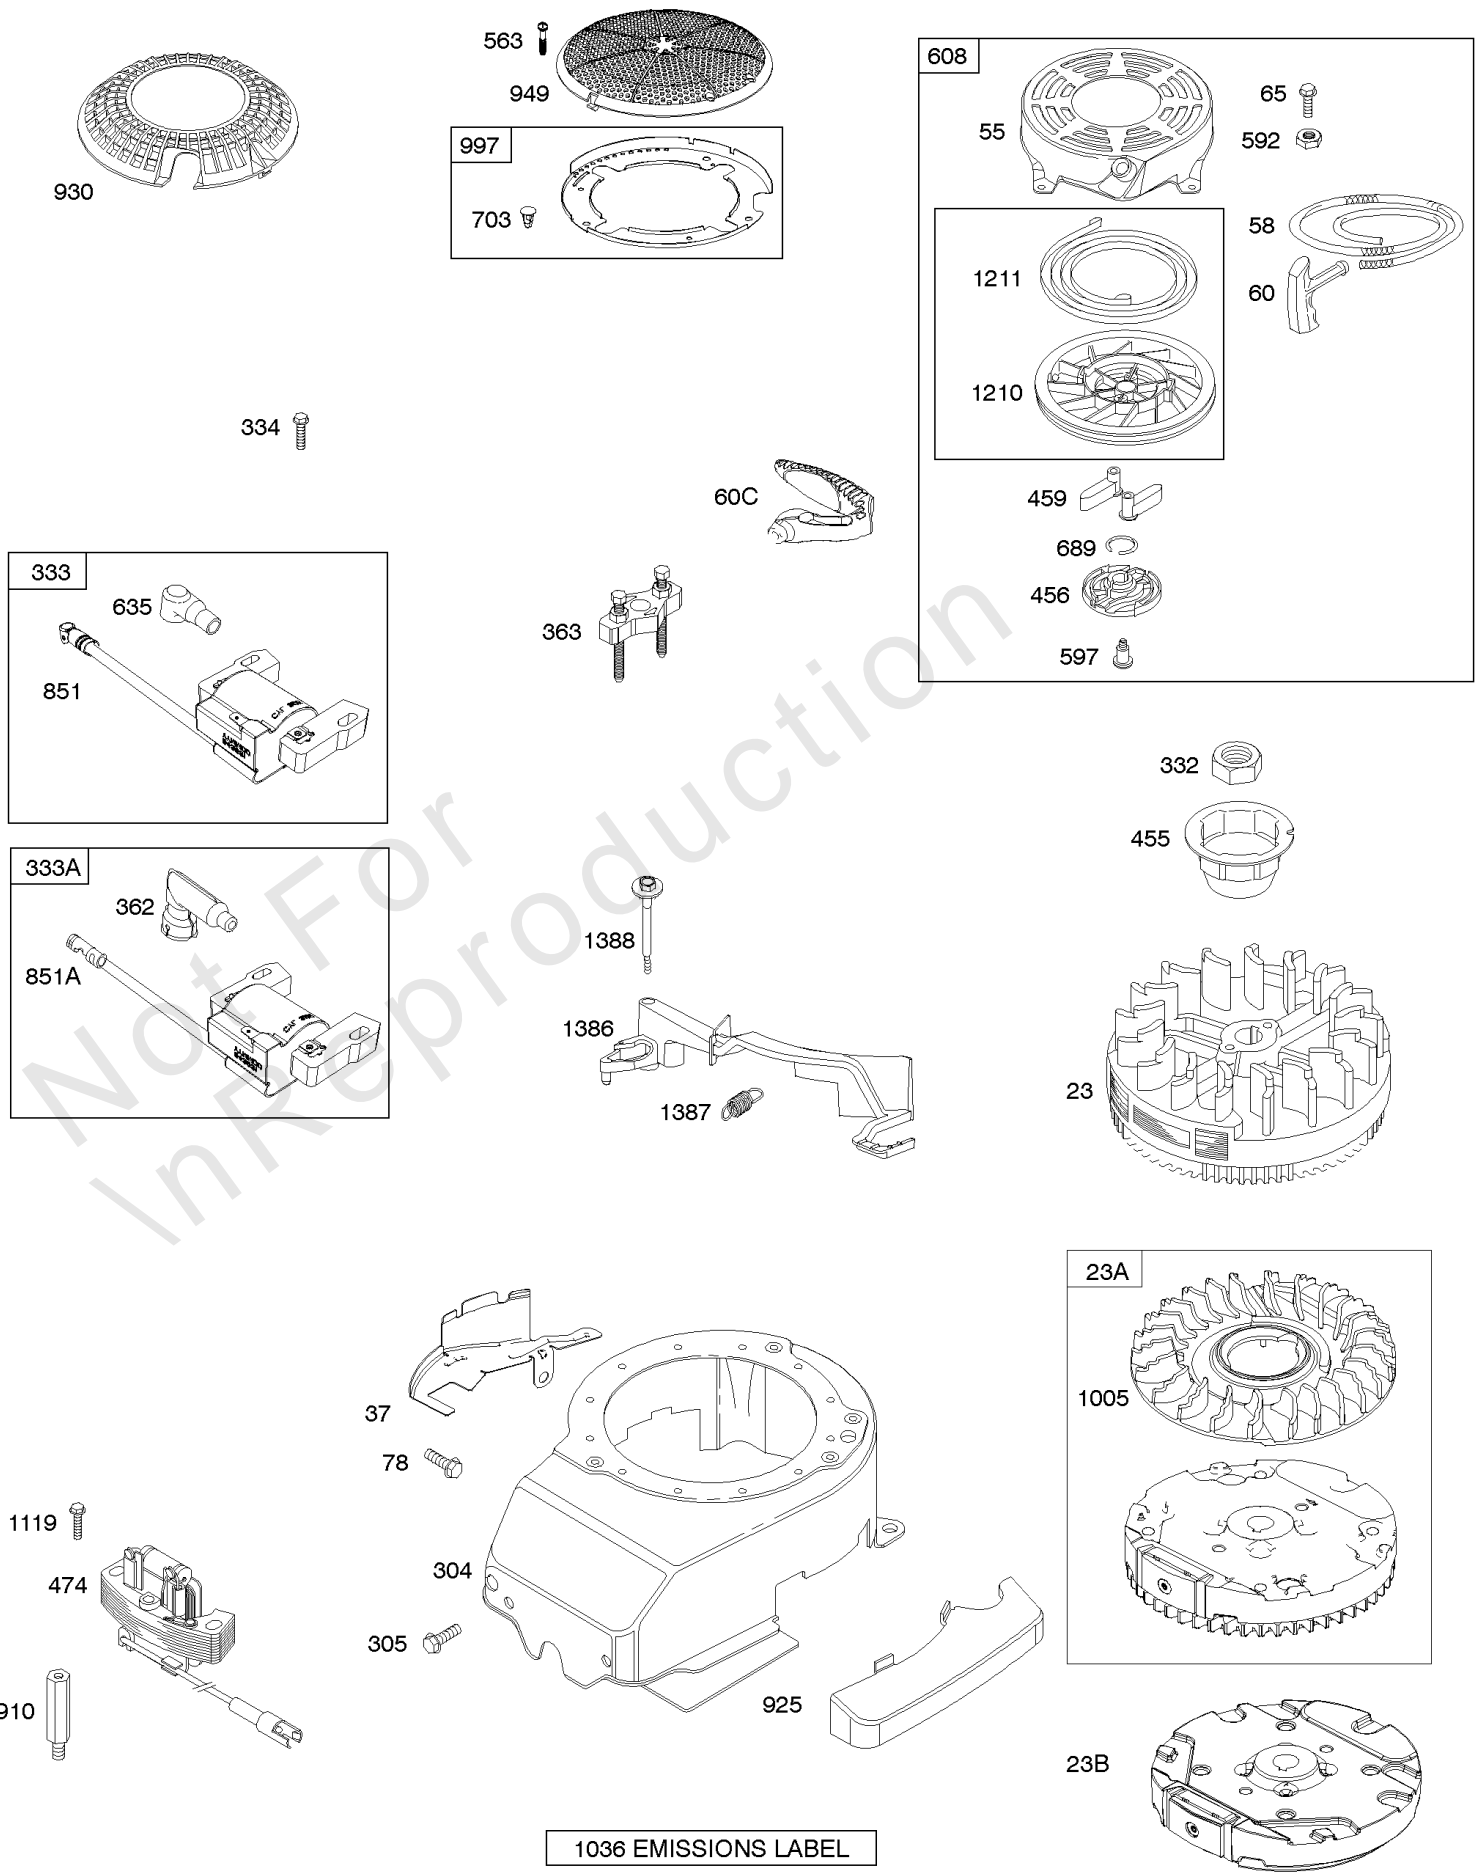

Blower Housing, Flywheel, Ignition, Rewind Starter

REF NO	PART NO	QTY	DESCRIPTION
23	691987		FLYWHEEL
37	793756		GUARD, Flywheel
55	691421		HOUSING, Rewind Starter
58	697316		ROPE, Starter -(Cut To Required Length)
60	281434S		GRIP, Starter Rope
60C	799716		GRIP, Starter Rope
65	690837		SCREW -(Rewind Starter)
78	691108		SCREW -(Flywheel Guard)
304	695892		HOUSING, Blower
305	691108		SCREW -(Blower Housing)
332	690662		NUT -(Flywheel)
333A	590455		ARMATURE, Magneto
334	691061		SCREW -(Magneto Armature)
362	793351		SHIELD, Spark Plug
363	19069		PULLER, Flywheel
455	791960		CUP, Flywheel
456	692299		PLATE, Pawl Friction
459	281505S		PAWL, Ratchet
474	691991		ALTERNATOR
563	691138		SCREW -(Debris Screen Guard)
592	690800		NUT -(Rewind Starter)
597	691696		SCREW -(Pawl Friction Plate)
608	497680		STARTER, Rewind
635	66538S		BOOT, Spark Plug
689	691855		SPRING, Friction
703	696309		CLIP
851	493880S		TERMINAL, Spark Plug
851A	692424		TERMINAL, Spark Plug
910	691094		STUD -(Alternator)
925	795403		COVER, Linkage
930	691919		GUARD, Rewind
949	696306		GUARD, Debris Screen
997	696310		SHIELD, Debris
1005	691346		FAN, Flywheel
1036	-----		Label-Emissions -(Available From A Briggs & Stratton Authorized Dealer)
1119	692979		SCREW -(Alternator)
1210	498144		PULLEY/SPRING ASSEMBLY -(Pulley)
1211	498144		PULLEY/SPRING ASSEMBLY -(Spring)
1386	790848		VANE, Air
1387	790849		SPRING, Air Vane
1388	790850		SCREW -(Air Vane) (Auto Choke System)