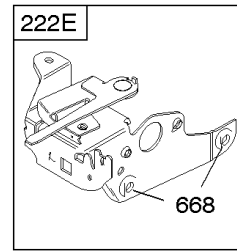

- 615
- 404
- 616

- 745

- 789B

- 789E

- 853A

- 789F

Controls, Electrical, Flywheel Brake, Governor Spring

REF NO	PART NO	QTY	DESCRIPTION
98A	493280		SCREW -(Idle Speed)
188	693399		SCREW -(Control Bracket)
202	691829		LINK, Mechanical Governor
209B	691292		SPRING, Governor
217	690354		SPRING, Choke Return
222	790143		BRACKET, Control -(Remote/Manual Friction)(Primer) -Used Before Code Date 14020300
222G	593542		BRACKET, Control -Used After Code Date 14020200
227	690783		LEVER, Governor Control
236	691826		LINK, Lockout
265	690798		CLAMP, Casing
265A	691024		CLAMP, Casing
267	691044		SCREW -(Casing Clamp)
268	691025		CASING, Control Wire -(Cut To Required Length)
269	691026		WIRE, Control -(Cut To Required Length)
270	691027		NUT -(Control Wire Casing)
271	691028		LEVER, Control
347	691396		SWITCH, Rocker
356	692390		WIRE, Stop
356B	693010		WIRE, Stop
356D	496381		WIRE, Stop
404	690272		WASHER -(Governor Crank)
497	690664		SCREW -(Stopswitch Bracket)
500	691086		WASHER -(Key Switch)
505	691251		NUT -(Governor Control Lever)
562	691119		BOLT -(Governor Control Lever)
578	398153		WIRE ASSEMBLY
578A	695283		WIRE ASSEMBLY
615	690340		RETAINER, Governor Shaft
616	698801		CRANK, Governor
621	692310		SWITCH, Stop
627	792565		BRACKET, Stopswitch
664	691087		NUT -(Key Switch)
668	493823		SPACER -(Includes 2)
745	691648		SCREW -(Brake)
789B	792685		HARNESS, Wiring
789E	594392		HARNESS, Wiring
789F	594393		HARNESS, Wiring
843	691884		SLEEVE, Lever -(Control Bracket)