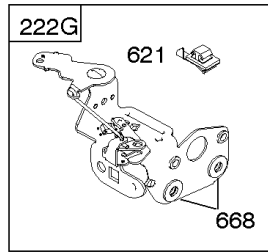

- 615
- 404
- 616

- 745

- 789B

- 789E

- 853A

- 789F

Controls, Electrical, Flywheel Brake, Governor Spring

REF NO	PART NO	QTY	DESCRIPTION
98A	493280		SCREW -(Idle Speed)
188	693399		SCREW -(Control Bracket)
202	691829		LINK, Mechanical Governor
209B	691292		SPRING, Governor
217	690354		SPRING, Choke Return
222	790143		BRACKET, Control -(Remote/Manual Friction)(Primer) -Used Before Code Date 14020300
222G	593542		BRACKET, Control -Used After Code Date 14020200
227	690783		LEVER, Governor Control
236	691826		LINK, Lockout
265	690798		CLAMP, Casing
265A	691024		CLAMP, Casing
267	691044		SCREW -(Casing Clamp)
268	691025		CASING, Control Wire -(Cut To Required Length)
269	691026		WIRE, Control -(Cut To Required Length)
270	691027		NUT -(Control Wire Casing)
271	691028		LEVER, Control
347	691396		SWITCH, Rocker
356	692390		WIRE, Stop
356B	693010		WIRE, Stop
356D	496381		WIRE, Stop
404	690272		WASHER -(Governor Crank)
497	690664		SCREW -(Stopswitch Bracket)
500	691086		WASHER -(Key Switch)
505	691251		NUT -(Governor Control Lever)
562	691119		BOLT -(Governor Control Lever)
578	398153		WIRE ASSEMBLY
578A	695283		WIRE ASSEMBLY
615	690340		RETAINER, Governor Shaft
616	698801		CRANK, Governor
621	692310		SWITCH, Stop
627	792565		BRACKET, Stopswitch
664	691087		NUT -(Key Switch)
668	493823		SPACER -(Includes 2)
745	691648		SCREW -(Brake)
789B	792685		HARNESS, Wiring
789E	594392		HARNESS, Wiring
789F	594393		HARNESS, Wiring
843	691884		SLEEVE, Lever -(Control Bracket)

- 188
- 843
- 843A

- 236
- 202
- 209B
- 217

- 356
- 356B
- 356D

- 627
- 347
- 497

- 271
- 268
- 269
- 270
- 267

- 265
- 265A

- 615
- 404
- 616

Controls, Electrical, Flywheel Brake, Governor Spring