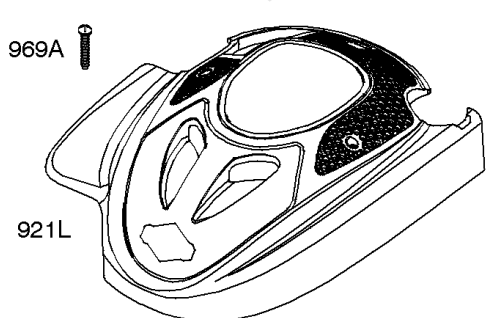

Shroud

REF NO	PART NO	QTY	DESCRIPTION
564	690664		SCREW -(Control Cover)
564B	698589		SCREW -(Control Cover)
604	691757		COVER, Control
604B	790703		COVER, Control
604C	792418		COVER, Control
604D	793770		COVER, Control
921B	692931		HOUSING, Blower
921Z	592290		HOUSING, Blower
921C	695889		HOUSING, Blower
921E	696262		HOUSING, Blower
921F	697343		HOUSING, Blower
921K	699984		HOUSING, Blower
921J	790036		HOUSING, Blower
921H	790037		HOUSING, Blower
921L	791026		HOUSING, Blower
921M	792652		HOUSING, Blower
921N	792675		HOUSING, Blower
921P	792687		HOUSING, Blower
921R	793771		HOUSING, Blower
921U	794355		HOUSING, Blower
921G	795064		HOUSING, Blower
921Y	798277		HOUSING, Blower
969	690700		SCREW -(Blower Housing)
969A	691138		SCREW -(Blower Housing)