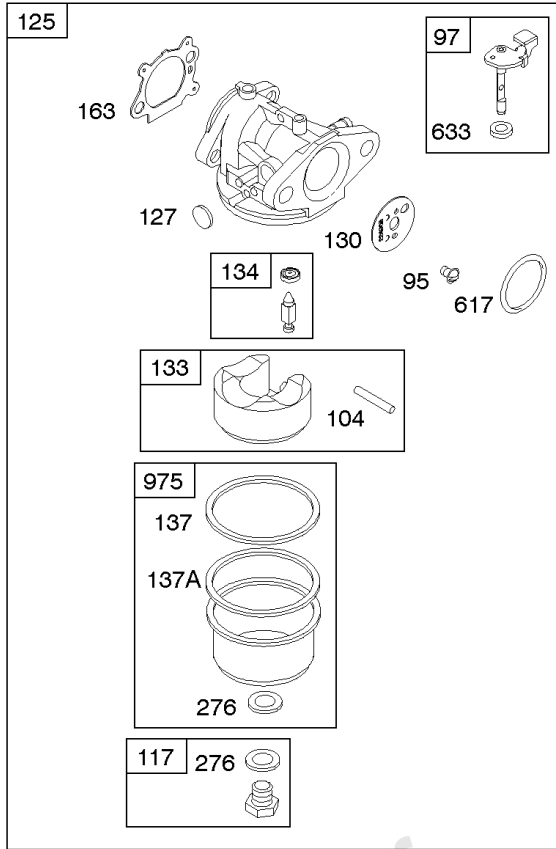

Carburetor, Fuel Supply

REF NO	PART NO	QTY	DESCRIPTION
95	691636		SCREW -(Throttle Valve)
97	696565		SHAFT, Throttle -(Plastic)
104	797622		PIN, Float Hinge
108	691182		VALVE, Choke
108A	795935		VALVE, Choke -Used After Code Date 08031200
108A	790844		VALVE, Choke -Used Before Code Date 08031300
109	494218		KIT, Choke Shaft
109A	498593		SHAFT, Choke
117	498978		JET, Main -(Standard)
117A	498981		JET, Main -(Standard)
117B	697355		JET, Main -(Standard)
118	798660		JET, Main -(High Altitude)
118A	494870		JET, Main -(High Altitude)
118B	692677		JET, Main -(High Altitude)
125	498170		CARBURETOR -(Primer)
125A	799869		CARBURETOR -(Choke)
125B	799871		CARBURETOR -(Autochoke System)
127	694468		PLUG, Welch -(Bowl Vent)
130	696564		VALVE, Throttle
133	398187		FLOAT, Carburetor
134	398188		KIT, Needle/Seat
137	796610		GASKET, Float Bowl
137A	693981		GASKET, Float Bowl -(1/16)
141	796193		KIT, Choke Shaft
163	795629		GASKET, Air Cleaner -(Air Cleaner)
187	791766		LINE, Fuel -(Cut To Required Length)
187A	791873		LINE, Fuel -(Molded)
187D	795090		LINE, Fuel -(Molded)
190	690940		SCREW -(Fuel Tank)
217	690354		SPRING, Choke Return
231	691636		SCREW -(Choke Valve)
276	271716		WASHER, Sealing
601	791850		CLAMP, Hose
601A	691038		CLAMP, Hose
617	270344S		SEAL, O-Ring -(Intake Manifold)
633	691321		SEAL, Choke/Throttle Shaft -(Throttle Shaft)