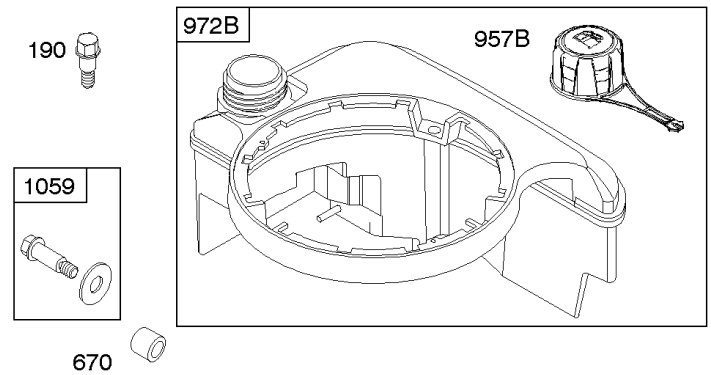

Carburetor, Fuel Supply

REF NO	PART NO	QTY	DESCRIPTION
95	691636		SCREW -(Throttle Valve)
97	696565		SHAFT, Throttle -(Plastic)
104	797622		PIN, Float Hinge
108	691182		VALVE, Choke
108A	795935		VALVE, Choke -Used After Code Date 08031200
108A	790844		VALVE, Choke -Used Before Code Date 08031300
109	494218		KIT, Choke Shaft
109A	498593		SHAFT, Choke
117	498978		JET, Main -(Standard)
117A	498981		JET, Main -(Standard)
117B	697355		JET, Main -(Standard)
118	798660		JET, Main -(High Altitude)
118A	494870		JET, Main -(High Altitude)
118B	692677		JET, Main -(High Altitude)
125	498170		CARBURETOR -(Primer)
125A	799869		CARBURETOR -(Choke)
125B	799871		CARBURETOR -(Autochoke System)
127	694468		PLUG, Welch -(Bowl Vent)
130	696564		VALVE, Throttle
133	398187		FLOAT, Carburetor
134	398188		KIT, Needle/Seat
137	796610		GASKET, Float Bowl
137A	693981		GASKET, Float Bowl -(1/16)
141	796193		KIT, Choke Shaft
163	795629		GASKET, Air Cleaner -(Air Cleaner)
187	791766		LINE, Fuel -(Cut To Required Length)
187A	791873		LINE, Fuel -(Molded)
187D	795090		LINE, Fuel -(Molded)
190	690940		SCREW -(Fuel Tank)
217	690354		SPRING, Choke Return
231	691636		SCREW -(Choke Valve)
276	271716		WASHER, Sealing
601	791850		CLAMP, Hose
601A	691038		CLAMP, Hose
617	270344S		SEAL, O-Ring -(Intake Manifold)
633	691321		SEAL, Choke/Throttle Shaft -(Throttle Shaft)