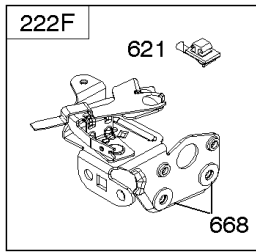

- 615
- 404
- 616

- 745

- 789B

- 789E

- 853A

- 789F

Controls, Electrical, Flywheel Brake, Governor Spring

REF NO	PART NO	QTY	DESCRIPTION
98A	493280		SCREW -(Idle Speed)
188	693399		SCREW -(Control Bracket)
202	691829		LINK, Mechanical Governor
209B	691292		SPRING, Governor
217	690354		SPRING, Choke Return
222	790143		BRACKET, Control -(Remote/Manual Friction)(Primer) -Used Before Code Date 14020300
222G	593542		BRACKET, Control -Used After Code Date 14020200
227	690783		LEVER, Governor Control
236	691826		LINK, Lockout
265	690798		CLAMP, Casing
265A	691024		CLAMP, Casing
267	691044		SCREW -(Casing Clamp)
268	691025		CASING, Control Wire -(Cut To Required Length)
269	691026		WIRE, Control -(Cut To Required Length)
270	691027		NUT -(Control Wire Casing)
271	691028		LEVER, Control
347	691396		SWITCH, Rocker
356	692390		WIRE, Stop
356B	693010		WIRE, Stop
356D	496381		WIRE, Stop
404	690272		WASHER -(Governor Crank)
497	690664		SCREW -(Stopswitch Bracket)
500	691086		WASHER -(Key Switch)
505	691251		NUT -(Governor Control Lever)
562	691119		BOLT -(Governor Control Lever)
578	398153		WIRE ASSEMBLY
578A	695283		WIRE ASSEMBLY
615	690340		RETAINER, Governor Shaft
616	698801		CRANK, Governor
621	692310		SWITCH, Stop
627	792565		BRACKET, Stopswitch
664	691087		NUT -(Key Switch)
668	493823		SPACER -(Includes 2)
745	691648		SCREW -(Brake)
789B	792685		HARNESS, Wiring
789E	594392		HARNESS, Wiring
789F	594393		HARNESS, Wiring
843	691884		SLEEVE, Lever -(Control Bracket)