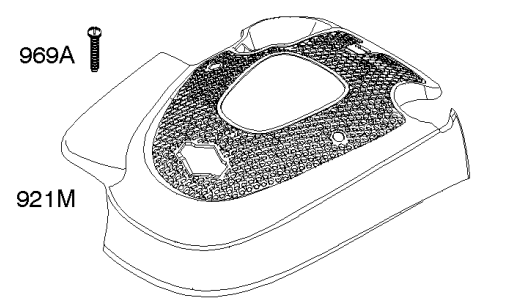

Shroud

REF NO	PART NO	QTY	DESCRIPTION
564	690664		SCREW -(Control Cover)
564B	698589		SCREW -(Control Cover)
604	691757		COVER, Control
604B	790703		COVER, Control
604C	792418		COVER, Control
604D	793770		COVER, Control
921B	692931		HOUSING, Blower
921Z	592290		HOUSING, Blower
921C	695889		HOUSING, Blower
921E	696262		HOUSING, Blower
921F	697343		HOUSING, Blower
921K	699984		HOUSING, Blower
921J	790036		HOUSING, Blower
921H	790037		HOUSING, Blower
921L	791026		HOUSING, Blower
921M	792652		HOUSING, Blower
921N	792675		HOUSING, Blower
921P	792687		HOUSING, Blower
921R	793771		HOUSING, Blower
921U	794355		HOUSING, Blower
921G	795064		HOUSING, Blower
921Y	798277		HOUSING, Blower
969	690700		SCREW -(Blower Housing)
969A	691138		SCREW -(Blower Housing)