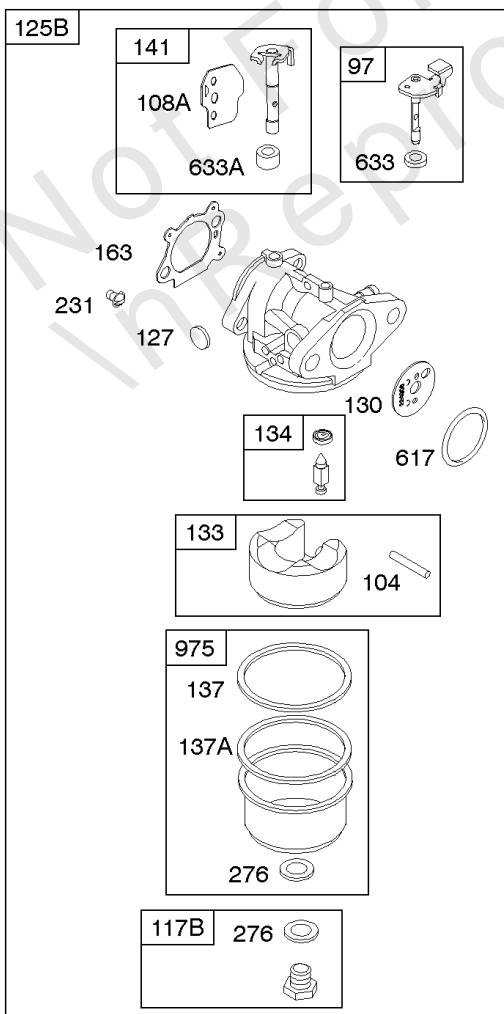

Carburetor, Fuel Supply

REF NO	PART NO	QTY	DESCRIPTION
95	691636		SCREW -(Throttle Valve)
97	696565		SHAFT, Throttle -(Plastic)
104	797622		PIN, Float Hinge
108	691182		VALVE, Choke
108A	795935		VALVE, Choke -Used After Code Date 08031200
108A	790844		VALVE, Choke -Used Before Code Date 08031300
109	494218		KIT, Choke Shaft
109A	498593		SHAFT, Choke
117	498978		JET, Main -(Standard)
117A	498981		JET, Main -(Standard)
117B	697355		JET, Main -(Standard)
118	798660		JET, Main -(High Altitude)
118A	494870		JET, Main -(High Altitude)
118B	692677		JET, Main -(High Altitude)
125	498170		CARBURETOR -(Primer)
125A	799869		CARBURETOR -(Choke)
125B	799871		CARBURETOR -(Autochoke System)
127	694468		PLUG, Welch -(Bowl Vent)
130	696564		VALVE, Throttle
133	398187		FLOAT, Carburetor
134	398188		KIT, Needle/Seat
137	796610		GASKET, Float Bowl
137A	693981		GASKET, Float Bowl -(1/16)
141	796193		KIT, Choke Shaft
163	795629		GASKET, Air Cleaner -(Air Cleaner)
187	791766		LINE, Fuel -(Cut To Required Length)
187A	791873		LINE, Fuel -(Molded)
187D	795090		LINE, Fuel -(Molded)
190	690940		SCREW -(Fuel Tank)
217	690354		SPRING, Choke Return
231	691636		SCREW -(Choke Valve)
276	271716		WASHER, Sealing
601	791850		CLAMP, Hose
601A	691038		CLAMP, Hose
617	270344S		SEAL, O-Ring -(Intake Manifold)
633	691321		SEAL, Choke/Throttle Shaft -(Throttle Shaft)