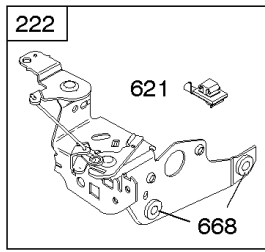

- 188
- 843
- 843A

- 236
- 202
- 209B
- 217

- 356
- 356B
- 356D
- 578A

- 627
- 347
- 497

- 271
- 268
- 269
- 270
- 267

- 265
- 265A

- 578

- 615
- 404
- 616

- 745

- 789B

- 789E

- 853A

- 789F