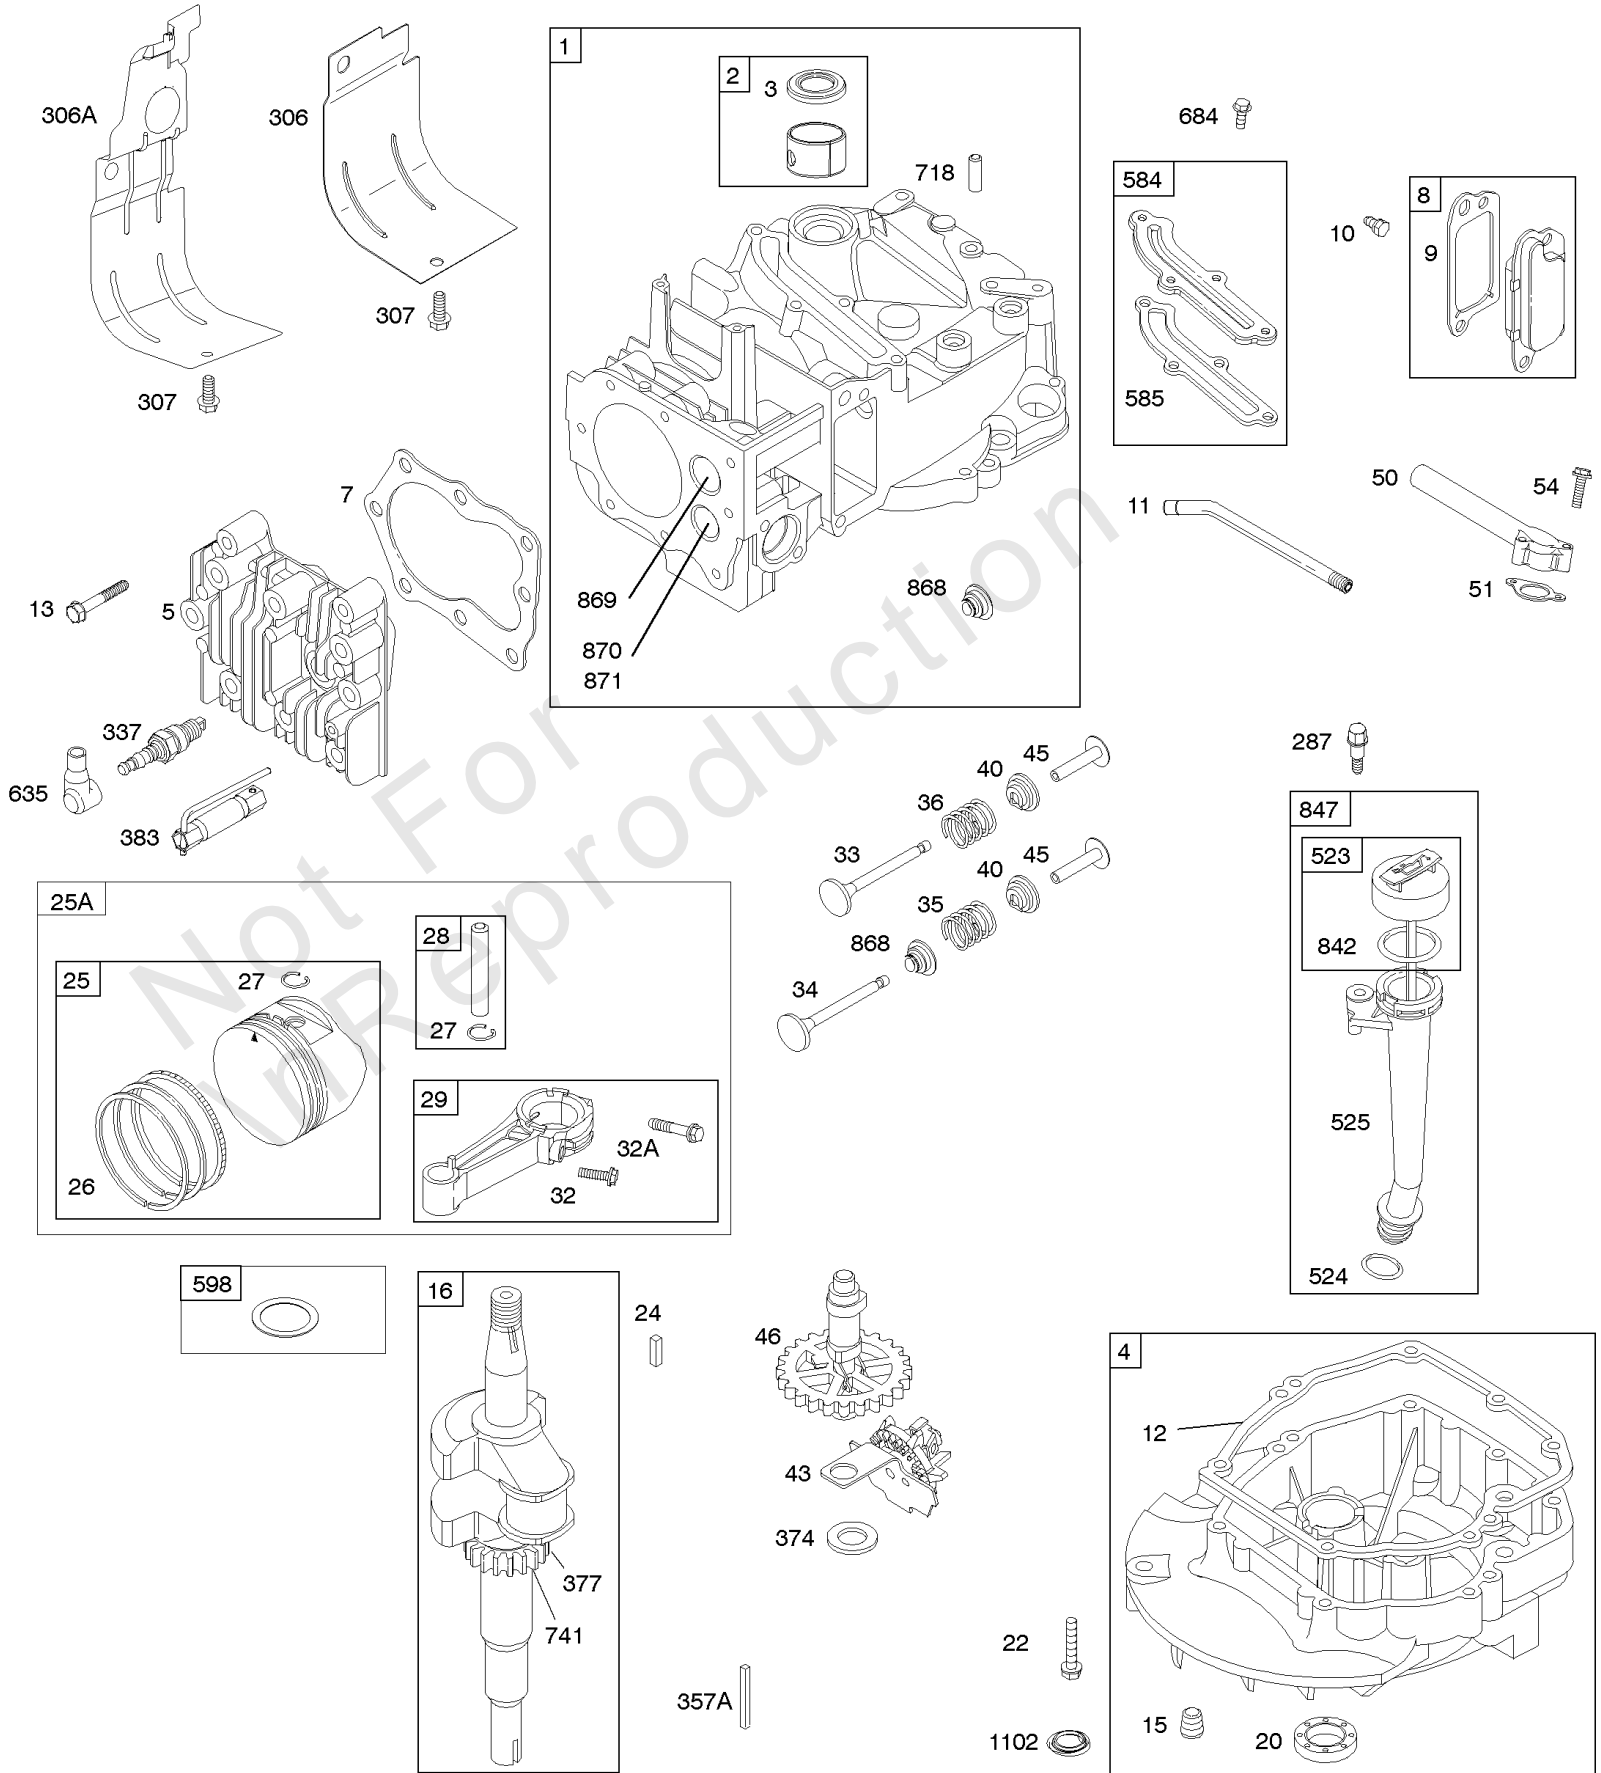

1319 WARNING LABEL

1330 REPAIR MANUAL

Camshaft, Crankshaft, Cylinder, Engine Sump, Lubrication, Piston Group, Valves

REF NO	PART NO	QTY	DESCRIPTION
337	697451		PLUG, Spark -(EMS) -Used Before Code Date 11070100
357A	691483		KEY, Drive Pulley
374	691074		WASHER -(Camshaft)
377	690979		KEY, Woodruff
383	89838S		WRENCH, Spark Plug
523	499621		DIPSTICK
524	692296		SEAL, O-Ring -(Dipstick Tube)
525	495265		TUBE, Dipstick
584	697734		COVER, Breather Passage
585	691879		GASKET, Breather Passage
598	592587		SHIM, End Play -(Crankshaft or Camshaft Bearing)
635	66538S		BOOT, Spark Plug
684	690345		SCREW -(Breather Passage Cover)
718	690959		PIN, Locating
741	797521		GEAR, Timing -(Metal) -Used After Code Date 08021700
741	691830		GEAR, Timing -(Uses Woodruff Key)
741	790345		GEAR, Timing -(Use Without Woodruff Key) -Used Before Code Date 07100100
741	794388		GEAR, Timing -(Use Without Woodruff Key) -Used After Code Date 07093000 -Used Before Code Date 08021800
842	691031		SEAL, O-Ring -(Dipstick Tube)
847	692047		DIPSTICK/TUBE ASSEMBLY
868	590410		SEAL, Valve -Used After Code Date 11063000
868	697338		SEAL, Valve -Used Before Code Date 11070100
869	691155		SEAT, Valve -(Intake)
870	690380		SEAT, Valve -(Exhaust)
871	262001		BUSHING, Valve Guide -(Exhaust) -Used Before Code Date 11070100
871	590409		BUSHING, Valve Guide -Used After Code Date 11063000
871	63709		BUSHING, Valve Guide -(Intake) -Used Before Code Date 11070100
1102	691255		PILOT, Guide
1319	794467		LABEL, Warning
1330	270962		MANUAL, Repair