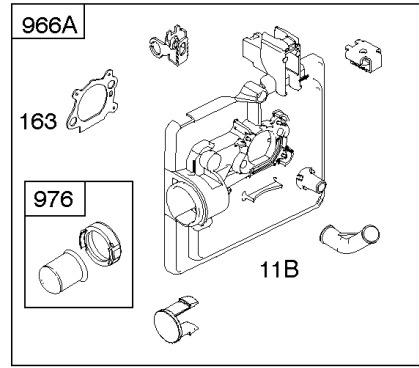

Air Cleaner, Exhaust System

REF NO	PART NO	QTY	DESCRIPTION
11B	691923		TUBE, Breather
81	691740		LOCK, Muffler Screw
163	795629		GASKET, Air Cleaner -(Air Cleaner)
291	593208		THERMOSTAT
300	593819		MUFFLER -Used After Code Date 13122200
300	692038		MUFFLER -Used Before Code Date 13122300
346	690661		SCREW -(Spark Arrestor)
425A	690670		SCREW -(Air Cleaner Cover)
443A	692523		SCREW -(Air Cleaner Primer Base)
445A	491588S		FILTER, A/C Cartridge
467	790842		KNOB, Air Cleaner Cover
535	493537S		FILTER, Air Cleaner Foam
613	691340		SCREW -(Muffler) (1/4-20 x 2.75 Inches Total Length, 2.25 Inch Shoulder Length)
613	790833		SCREW -(Muffler) (1/4-20 x 2.75 Inches Total Length, 2.08 Inch Shoulder Length)
613A	691653		SCREW -(Muffler)
676	396548		DEFLECTOR, Muffler
676A	393756		DEFLECTOR, Muffler -(Side Outlet)
676B	397931		DEFLECTOR, Muffler
676E	393760		DEFLECTOR, Muffler
676C	493871		DEFLECTOR, Muffler
677	690661		SCREW -(Muffler Deflector) (Thread Forming)
677A	593440		SCREW -(Muffler Deflector) (Self-Drilling & Tapping)
832	593875		GUARD, Muffler
832E	793568		MUFFLER
836	690664		SCREW -(Muffler Guard)
836C	790745		SCREW -(Muffler Guard)
883	691881		GASKET, Exhaust
966A	593942		BASE, Air Cleaner -(Primer) -Used After Code Date 14020200
966B	795259		BASE, Air Cleaner -(Primer) -Used Before Code Date 14020300
968B	692298		COVER, Air Cleaner
976	694395		PRIMER, Carburetor
994	398067		ARRESTOR, Spark
994B	792245		ARRESTOR, Spark