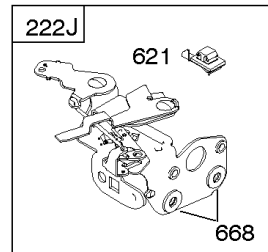

- 615
- 404
- 616

- 745

- 789B

- 789E

- 853A

- 789F

Controls, Electrical, Flywheel Brake, Governor Spring

REF NO	PART NO	QTY	DESCRIPTION
98A	493280		SCREW -(Idle Speed)
188	693399		SCREW -(Control Bracket)
202	691829		LINK, Mechanical Governor
209B	691292		SPRING, Governor
217	690354		SPRING, Choke Return
222	790143		BRACKET, Control -(Remote/Manual Friction)(Primer) -Used Before Code Date 14020300
222G	593542		BRACKET, Control -Used After Code Date 14020200
227	690783		LEVER, Governor Control
236	691826		LINK, Lockout
265	690798		CLAMP, Casing
265A	691024		CLAMP, Casing
267	691044		SCREW -(Casing Clamp)
268	691025		CASING, Control Wire -(Cut To Required Length)
269	691026		WIRE, Control -(Cut To Required Length)
270	691027		NUT -(Control Wire Casing)
271	691028		LEVER, Control
347	691396		SWITCH, Rocker
356	692390		WIRE, Stop
356B	693010		WIRE, Stop
356D	496381		WIRE, Stop
404	690272		WASHER -(Governor Crank)
497	690664		SCREW -(Stopswitch Bracket)
500	691086		WASHER -(Key Switch)
505	691251		NUT -(Governor Control Lever)
562	691119		BOLT -(Governor Control Lever)
578	398153		WIRE ASSEMBLY
578A	695283		WIRE ASSEMBLY
615	690340		RETAINER, Governor Shaft
616	698801		CRANK, Governor
621	692310		SWITCH, Stop
627	792565		BRACKET, Stopswitch
664	691087		NUT -(Key Switch)
668	493823		SPACER -(Includes 2)
745	691648		SCREW -(Brake)
789B	792685		HARNESS, Wiring
789E	594392		HARNESS, Wiring
789F	594393		HARNESS, Wiring
843	691884		SLEEVE, Lever -(Control Bracket)

- 188
- 843
- 843A

- 236
- 202
- 209B
- 217

- 356
- 356B
- 356D

- 627
- 347
- 497

- 271
- 268
- 269
- 270
- 267

- 265
- 265A

- 615
- 404
- 616

Controls, Electrical, Flywheel Brake, Governor Spring