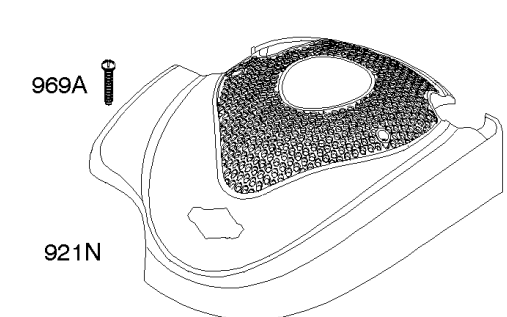

Shroud

REF NO	PART NO	QTY	DESCRIPTION
564	690664		SCREW -(Control Cover)
564B	698589		SCREW -(Control Cover)
604	691757		COVER, Control
604B	790703		COVER, Control
604C	792418		COVER, Control
604D	793770		COVER, Control
921B	692931		HOUSING, Blower
921Z	592290		HOUSING, Blower
921C	695889		HOUSING, Blower
921E	696262		HOUSING, Blower
921F	697343		HOUSING, Blower
921K	699984		HOUSING, Blower
921J	790036		HOUSING, Blower
921H	790037		HOUSING, Blower
921L	791026		HOUSING, Blower
921M	792652		HOUSING, Blower
921N	792675		HOUSING, Blower
921P	792687		HOUSING, Blower
921R	793771		HOUSING, Blower
921U	794355		HOUSING, Blower
921G	795064		HOUSING, Blower
921Y	798277		HOUSING, Blower
969	690700		SCREW -(Blower Housing)
969A	691138		SCREW -(Blower Housing)