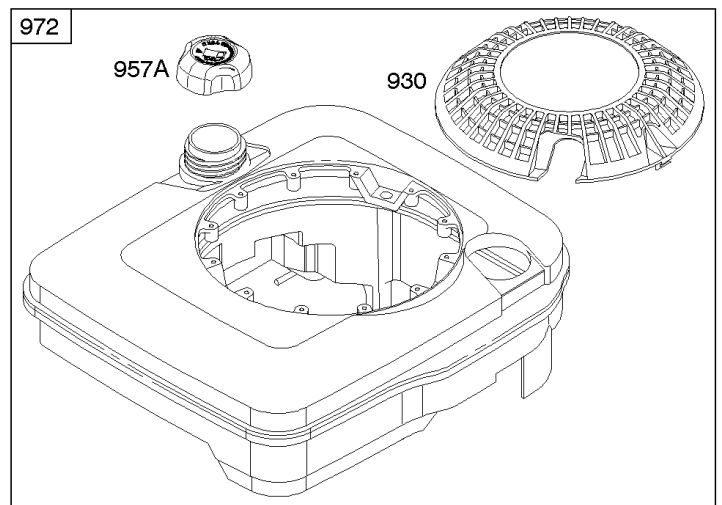

Carburetor, Fuel Supply

REF NO	PART NO	QTY	DESCRIPTION
95	691636		SCREW -(Throttle Valve)
97	696565		SHAFT, Throttle -(Plastic)
104	797622		PIN, Float Hinge
108	691182		VALVE, Choke
108A	795935		VALVE, Choke -Used After Code Date 08031200
108A	790844		VALVE, Choke -Used Before Code Date 08031300
109	494218		KIT, Choke Shaft
109A	498593		SHAFT, Choke
117	498978		JET, Main -(Standard)
117A	498981		JET, Main -(Standard)
117B	697355		JET, Main -(Standard)
118	798660		JET, Main -(High Altitude)
118A	494870		JET, Main -(High Altitude)
118B	692677		JET, Main -(High Altitude)
125	498170		CARBURETOR -(Primer)
125A	799869		CARBURETOR -(Choke)
125B	799871		CARBURETOR -(Autochoke System)
127	694468		PLUG, Welch -(Bowl Vent)
130	696564		VALVE, Throttle
133	398187		FLOAT, Carburetor
134	398188		KIT, Needle/Seat
137	796610		GASKET, Float Bowl
137A	693981		GASKET, Float Bowl -(1/16)
141	796193		KIT, Choke Shaft
163	795629		GASKET, Air Cleaner -(Air Cleaner)
187	791766		LINE, Fuel -(Cut To Required Length)
187A	791873		LINE, Fuel -(Molded)
187D	795090		LINE, Fuel -(Molded)
190	690940		SCREW -(Fuel Tank)
217	690354		SPRING, Choke Return
231	691636		SCREW -(Choke Valve)
276	271716		WASHER, Sealing
601	791850		CLAMP, Hose
601A	691038		CLAMP, Hose
617	270344S		SEAL, O-Ring -(Intake Manifold)
633	691321		SEAL, Choke/Throttle Shaft -(Throttle Shaft)