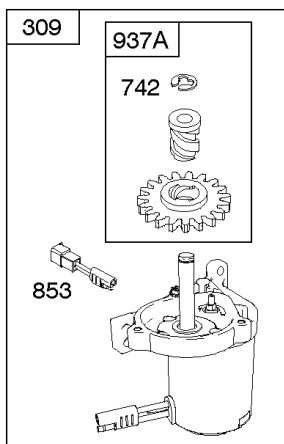

Not For
In Reproduction

Carburetor, Engine, Valve Kits, Electric Starter

REF NO	PART NO	QTY	DESCRIPTION
3	299819S		SEAL, Oil -(Magneto Side)
7	799875		GASKET, Cylinder Head -Used After Code Date 11063000
7	692249		GASKET, Cylinder Head -Used Before Code Date 11070100
9	699833		GASKET, Breather
12	692232		GASKET, Crankcase
20	399781S		SEAL, Oil -(PTO Side)
51	272199S		GASKET, Intake
51A	794306		GASKET, Intake
104	797622		PIN, Float Hinge
121	498260		KIT, Carburetor Overhaul
127	694468		PLUG, Welch -(Bowl Vent)
134	398188		KIT, Needle/Seat
137	796610		GASKET, Float Bowl
163	795629		GASKET, Air Cleaner -(Air Cleaner)
276	271716		WASHER, Sealing
309	799045		MOTOR, Starter
309A	XXXXX		Motor-Starter -(For Replacement Starter Motor, Order Reference 309)
309B	-----		Motor-Starter -(For Replacement Starter Motor, Order Reference 309)
358	590508		GASKET SET, Engine
510	795093		DRIVE, Starter
513	795100		CLUTCH, Drive
524	692296		SEAL, O-Ring -(Dipstick Tube)
585	691879		GASKET, Breather Passage
617	270344S		SEAL, O-Ring -(Intake Manifold)
633	691321		SEAL, Choke/Throttle Shaft -(Throttle Shaft)
633A	693867		SEAL, Choke/Throttle Shaft
651	691660		SCREW -(Starter Gear Cover)
668	493823		SPACER -(Includes 2)
697	691127		SCREW -(Starter Motor) (Drive Cap)
742	93941		RETAINER, E Ring
783	795099		GEAR, Pinion
783A	795096		GEAR, Pinion
785	692352		GASKET, Starter Cover
842	691031		SEAL, O-Ring -(Dipstick Tube)
853	695268		ADAPTER, Wire
883	691881		GASKET, Exhaust
937	795098		SPLINE, Starter
937A	799420		SPLINE, Starter
1095	590507		GASKET SET, Valve