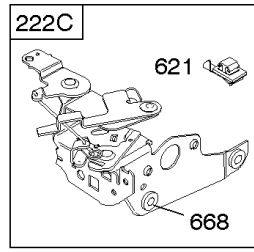

- 188
- 843
- 843A

- 236
- 202
- 209B
- 217

- 356
- 356B
- 356D
- 578A

- 627
- 347
- 497

- 271
- 268
- 269
- 270
- 267

- 265
- 265A

- 578

- 615
- 404
- 616

- 745

- 789B

- 789E

- 853A

- 789F