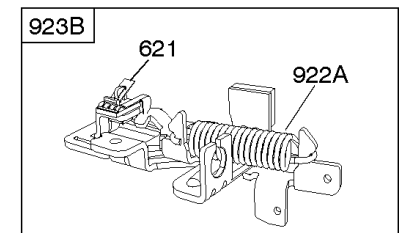

- 615
- 404
- 616

- 745

- 789B

- 789E

- 853A

- 789F

Controls, Electrical, Flywheel Brake, Governor Spring

REF NO	PART NO	QTY	DESCRIPTION
98A	493280		SCREW -(Idle Speed)
188	693399		SCREW -(Control Bracket)
202	691829		LINK, Mechanical Governor
209B	691292		SPRING, Governor
217	690354		SPRING, Choke Return
222	790143		BRACKET, Control -(Remote/Manual Friction)(Primer) -Used Before Code Date 14020300
222G	593542		BRACKET, Control -Used After Code Date 14020200
227	690783		LEVER, Governor Control
236	691826		LINK, Lockout
265	690798		CLAMP, Casing
265A	691024		CLAMP, Casing
267	691044		SCREW -(Casing Clamp)
268	691025		CASING, Control Wire -(Cut To Required Length)
269	691026		WIRE, Control -(Cut To Required Length)
270	691027		NUT -(Control Wire Casing)
271	691028		LEVER, Control
347	691396		SWITCH, Rocker
356	692390		WIRE, Stop
356B	693010		WIRE, Stop
356D	496381		WIRE, Stop
404	690272		WASHER -(Governor Crank)
497	690664		SCREW -(Stopswitch Bracket)
500	691086		WASHER -(Key Switch)
505	691251		NUT -(Governor Control Lever)
562	691119		BOLT -(Governor Control Lever)
578	398153		WIRE ASSEMBLY
578A	695283		WIRE ASSEMBLY
615	690340		RETAINER, Governor Shaft
616	698801		CRANK, Governor
621	692310		SWITCH, Stop
627	792565		BRACKET, Stopswitch
664	691087		NUT -(Key Switch)
668	493823		SPACER -(Includes 2)
745	691648		SCREW -(Brake)
789B	792685		HARNESS, Wiring
789E	594392		HARNESS, Wiring
789F	594393		HARNESS, Wiring
843	691884		SLEEVE, Lever -(Control Bracket)

- 188
- 843
- 843A

- 236
- 202
- 209B
- 217

- 356
- 356B
- 356D

- 627
- 347
- 497

- 271
- 268
- 269
- 270
- 267

- 265
- 265A

- 615
- 404
- 616

Controls, Electrical, Flywheel Brake, Governor Spring