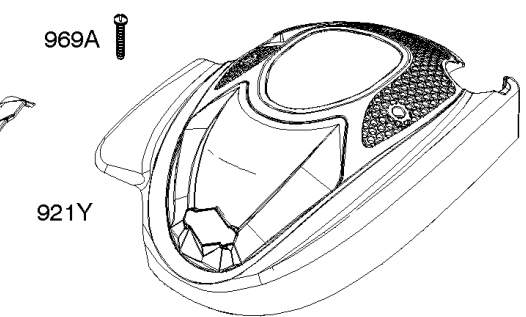

Shroud

REF NO	PART NO	QTY	DESCRIPTION
564	690664		SCREW -(Control Cover)
564B	698589		SCREW -(Control Cover)
604	691757		COVER, Control
604B	790703		COVER, Control
604C	792418		COVER, Control
604D	793770		COVER, Control
921B	692931		HOUSING, Blower
921Z	592290		HOUSING, Blower
921C	695889		HOUSING, Blower
921E	696262		HOUSING, Blower
921F	697343		HOUSING, Blower
921K	699984		HOUSING, Blower
921J	790036		HOUSING, Blower
921H	790037		HOUSING, Blower
921L	791026		HOUSING, Blower
921M	792652		HOUSING, Blower
921N	792675		HOUSING, Blower
921P	792687		HOUSING, Blower
921R	793771		HOUSING, Blower
921U	794355		HOUSING, Blower
921G	795064		HOUSING, Blower
921Y	798277		HOUSING, Blower
969	690700		SCREW -(Blower Housing)
969A	691138		SCREW -(Blower Housing)