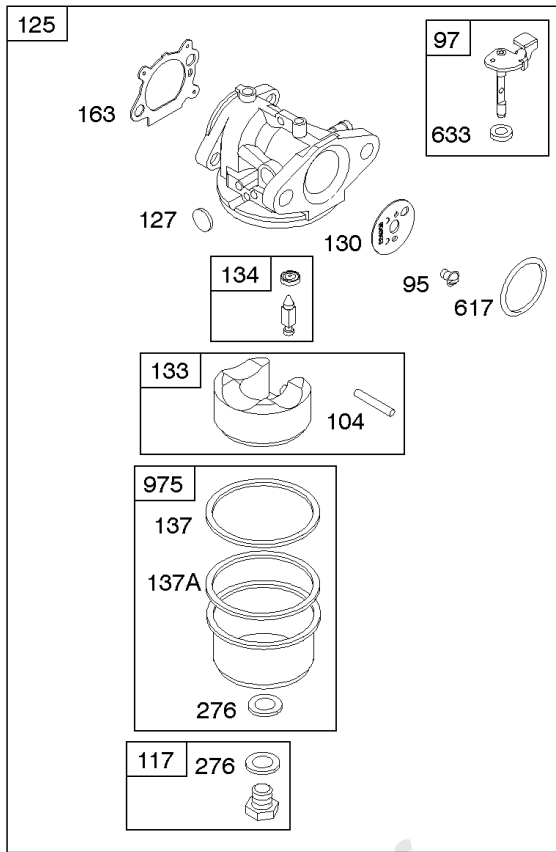

Carburetor, Fuel Supply

REF NO	PART NO	QTY	DESCRIPTION
95	691636		SCREW -(Throttle Valve)
97	696565		SHAFT, Throttle -(Plastic)
104	797622		PIN, Float Hinge
108	691182		VALVE, Choke
108A	795935		VALVE, Choke -Used After Code Date 08031200
108A	790844		VALVE, Choke -Used Before Code Date 08031300
109	494218		KIT, Choke Shaft
109A	498593		SHAFT, Choke
117	498978		JET, Main -(Standard)
117A	498981		JET, Main -(Standard)
117B	697355		JET, Main -(Standard)
118	798660		JET, Main -(High Altitude)
118A	494870		JET, Main -(High Altitude)
118B	692677		JET, Main -(High Altitude)
125	498170		CARBURETOR -(Primer)
125A	799869		CARBURETOR -(Choke)
125B	799871		CARBURETOR -(Autochoke System)
127	694468		PLUG, Welch -(Bowl Vent)
130	696564		VALVE, Throttle
133	398187		FLOAT, Carburetor
134	398188		KIT, Needle/Seat
137	796610		GASKET, Float Bowl
137A	693981		GASKET, Float Bowl -(1/16)
141	796193		KIT, Choke Shaft
163	795629		GASKET, Air Cleaner -(Air Cleaner)
187	791766		LINE, Fuel -(Cut To Required Length)
187A	791873		LINE, Fuel -(Molded)
187D	795090		LINE, Fuel -(Molded)
190	690940		SCREW -(Fuel Tank)
217	690354		SPRING, Choke Return
231	691636		SCREW -(Choke Valve)
276	271716		WASHER, Sealing
601	791850		CLAMP, Hose
601A	691038		CLAMP, Hose
617	270344S		SEAL, O-Ring -(Intake Manifold)
633	691321		SEAL, Choke/Throttle Shaft -(Throttle Shaft)