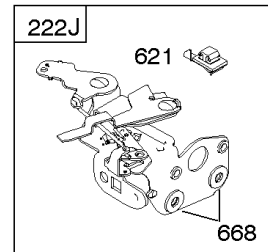

- 188
- 843
- 843A

- 236
- 202
- 209B
- 217

- 356
- 356B
- 356D
- 578A

- 627
- 347
- 497

- 271
- 268
- 269
- 270
- 267

- 265
- 265A

- 578

- 615
- 404
- 616

- 745

- 789B

- 789E

- 853A

- 789F