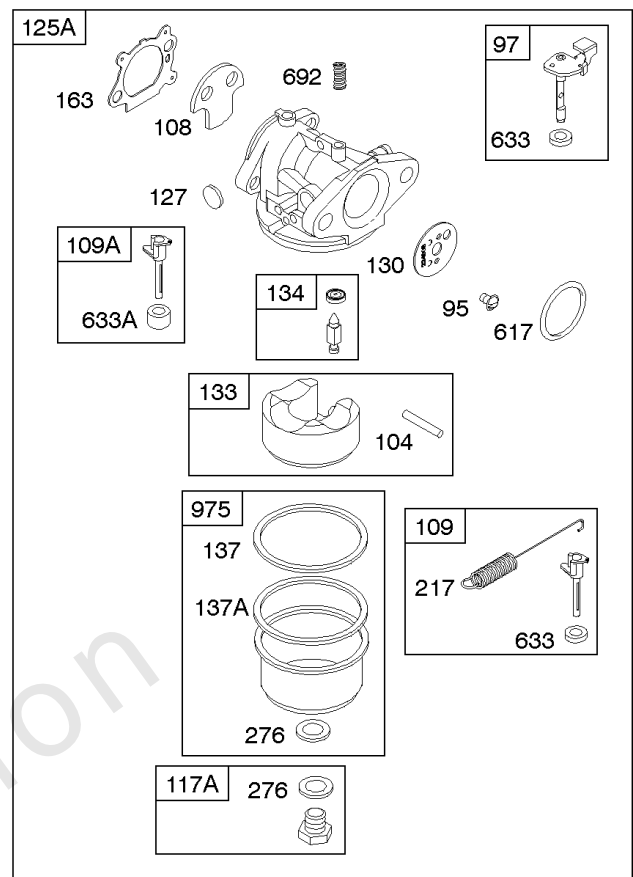

Carburetor, Fuel Supply

REF NO	PART NO	QTY	DESCRIPTION
95	691636		SCREW -(Throttle Valve)
97	696565		SHAFT, Throttle -(Plastic)
104	797622		PIN, Float Hinge
108	691182		VALVE, Choke
108A	795935		VALVE, Choke -Used After Code Date 08031200
108A	790844		VALVE, Choke -Used Before Code Date 08031300
109	494218		KIT, Choke Shaft
109A	498593		SHAFT, Choke
117	498978		JET, Main -(Standard)
117A	498981		JET, Main -(Standard)
117B	697355		JET, Main -(Standard)
118	798660		JET, Main -(High Altitude)
118A	494870		JET, Main -(High Altitude)
118B	692677		JET, Main -(High Altitude)
125	498170		CARBURETOR -(Primer)
125A	799869		CARBURETOR -(Choke)
125B	799871		CARBURETOR -(Autochoke System)
127	694468		PLUG, Welch -(Bowl Vent)
130	696564		VALVE, Throttle
133	398187		FLOAT, Carburetor
134	398188		KIT, Needle/Seat
137	796610		GASKET, Float Bowl
137A	693981		GASKET, Float Bowl -(1/16)
141	796193		KIT, Choke Shaft
163	795629		GASKET, Air Cleaner -(Air Cleaner)
187	791766		LINE, Fuel -(Cut To Required Length)
187A	791873		LINE, Fuel -(Molded)
187D	795090		LINE, Fuel -(Molded)
190	690940		SCREW -(Fuel Tank)
217	690354		SPRING, Choke Return
231	691636		SCREW -(Choke Valve)
276	271716		WASHER, Sealing
601	791850		CLAMP, Hose
601A	691038		CLAMP, Hose
617	270344S		SEAL, O-Ring -(Intake Manifold)
633	691321		SEAL, Choke/Throttle Shaft -(Throttle Shaft)