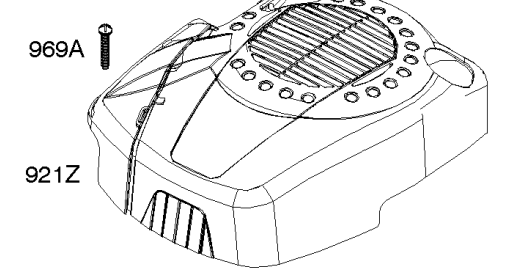

Shroud

REF NO	PART NO	QTY	DESCRIPTION
564	690664		SCREW -(Control Cover)
564B	698589		SCREW -(Control Cover)
604	691757		COVER, Control
604B	790703		COVER, Control
604C	792418		COVER, Control
604D	793770		COVER, Control
921B	692931		HOUSING, Blower
921Z	592290		HOUSING, Blower
921C	695889		HOUSING, Blower
921E	696262		HOUSING, Blower
921F	697343		HOUSING, Blower
921K	699984		HOUSING, Blower
921J	790036		HOUSING, Blower
921H	790037		HOUSING, Blower
921L	791026		HOUSING, Blower
921M	792652		HOUSING, Blower
921N	792675		HOUSING, Blower
921P	792687		HOUSING, Blower
921R	793771		HOUSING, Blower
921U	794355		HOUSING, Blower
921G	795064		HOUSING, Blower
921Y	798277		HOUSING, Blower
969	690700		SCREW -(Blower Housing)
969A	691138		SCREW -(Blower Housing)