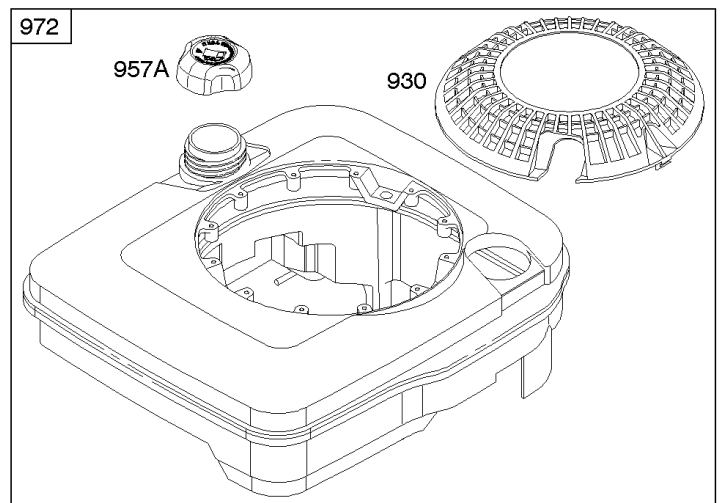

Carburetor, Fuel Supply

REF NO	PART NO	QTY	DESCRIPTION
95	691636		SCREW -(Throttle Valve)
97	696565		SHAFT, Throttle -(Plastic)
104	797622		PIN, Float Hinge
108	691182		VALVE, Choke
108A	795935		VALVE, Choke -Used After Code Date 08031200
108A	790844		VALVE, Choke -Used Before Code Date 08031300
109	494218		KIT, Choke Shaft
109A	498593		SHAFT, Choke
117	498978		JET, Main -(Standard)
117A	498981		JET, Main -(Standard)
117B	697355		JET, Main -(Standard)
118	798660		JET, Main -(High Altitude)
118A	494870		JET, Main -(High Altitude)
118B	692677		JET, Main -(High Altitude)
125	498170		CARBURETOR -(Primer)
125A	799869		CARBURETOR -(Choke)
125B	799871		CARBURETOR -(Autochoke System)
127	694468		PLUG, Welch -(Bowl Vent)
130	696564		VALVE, Throttle
133	398187		FLOAT, Carburetor
134	398188		KIT, Needle/Seat
137	796610		GASKET, Float Bowl
137A	693981		GASKET, Float Bowl -(1/16)
141	796193		KIT, Choke Shaft
163	795629		GASKET, Air Cleaner -(Air Cleaner)
187	791766		LINE, Fuel -(Cut To Required Length)
187A	791873		LINE, Fuel -(Molded)
187D	795090		LINE, Fuel -(Molded)
190	690940		SCREW -(Fuel Tank)
217	690354		SPRING, Choke Return
231	691636		SCREW -(Choke Valve)
276	271716		WASHER, Sealing
601	791850		CLAMP, Hose
601A	691038		CLAMP, Hose
617	270344S		SEAL, O-Ring -(Intake Manifold)
633	691321		SEAL, Choke/Throttle Shaft -(Throttle Shaft)