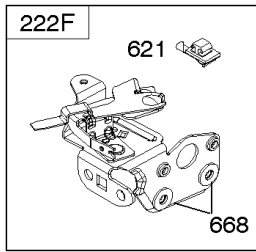

- 188
- 843
- 843A

- 236
- 202
- 209B
- 217

- 356
- 356B
- 356D
- 578A

- 627
- 347
- 497

- 271
- 268
- 269
- 270
- 267

- 265
- 265A

- 578

- 615
- 404
- 616

- 745

- 789B

- 789E

- 853A

- 789F