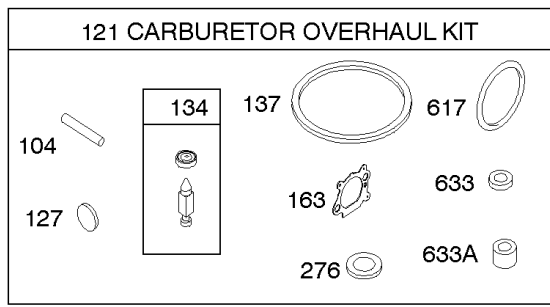

Not For
In Reproduction

Carburetor, Engine, Valve Kits, Electric Starter

REF NO	PART NO	QTY	DESCRIPTION
3	299819S		SEAL, Oil -(Magneto Side)
7	799875		GASKET, Cylinder Head -Used After Code Date 11063000
7	692249		GASKET, Cylinder Head -Used Before Code Date 11070100
9	699833		GASKET, Breather
12	692232		GASKET, Crankcase
20	399781S		SEAL, Oil -(PTO Side)
51	272199S		GASKET, Intake
51A	794306		GASKET, Intake
104	797622		PIN, Float Hinge
121	498260		KIT, Carburetor Overhaul
127	694468		PLUG, Welch -(Bowl Vent)
134	398188		KIT, Needle/Seat
137	796610		GASKET, Float Bowl
163	795629		GASKET, Air Cleaner -(Air Cleaner)
276	271716		WASHER, Sealing
309	799045		MOTOR, Starter
309A	XXXXX		Motor-Starter -(For Replacement Starter Motor, Order Reference 309)
309B	-----		Motor-Starter -(For Replacement Starter Motor, Order Reference 309)
358	590508		GASKET SET, Engine
510	795093		DRIVE, Starter
513	795100		CLUTCH, Drive
524	692296		SEAL, O-Ring -(Dipstick Tube)
585	691879		GASKET, Breather Passage
617	270344S		SEAL, O-Ring -(Intake Manifold)
633	691321		SEAL, Choke/Throttle Shaft -(Throttle Shaft)
633A	693867		SEAL, Choke/Throttle Shaft
651	691660		SCREW -(Starter Gear Cover)
668	493823		SPACER -(Includes 2)
697	691127		SCREW -(Starter Motor) (Drive Cap)
742	93941		RETAINER, E Ring
783	795099		GEAR, Pinion
783A	795096		GEAR, Pinion
785	692352		GASKET, Starter Cover
842	691031		SEAL, O-Ring -(Dipstick Tube)
853	695268		ADAPTER, Wire
883	691881		GASKET, Exhaust
937	795098		SPLINE, Starter
937A	799420		SPLINE, Starter
1095	590507		GASKET SET, Valve