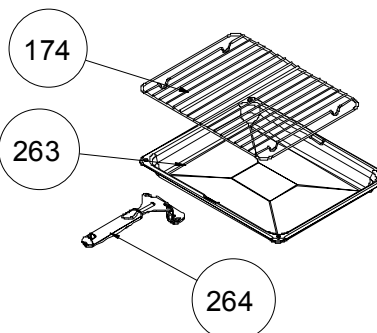

15
DEEP
TRAYS & GRID
(OPTIONAL)

(FAN COVER/FAN IMPELLER
(6 WINGS)/FAN MOTOR) (OPTIONAL)

116
TURNSPIT SKEWER

456 530
DEEPSHISH KEBAB ACCESSORY (OPTIONAL)

143 117 115
TURNSPIT (OPTIONAL)

174 263 264
TRAY SET FOR GRID
(POSITION NO 265)
(OPTIONAL)