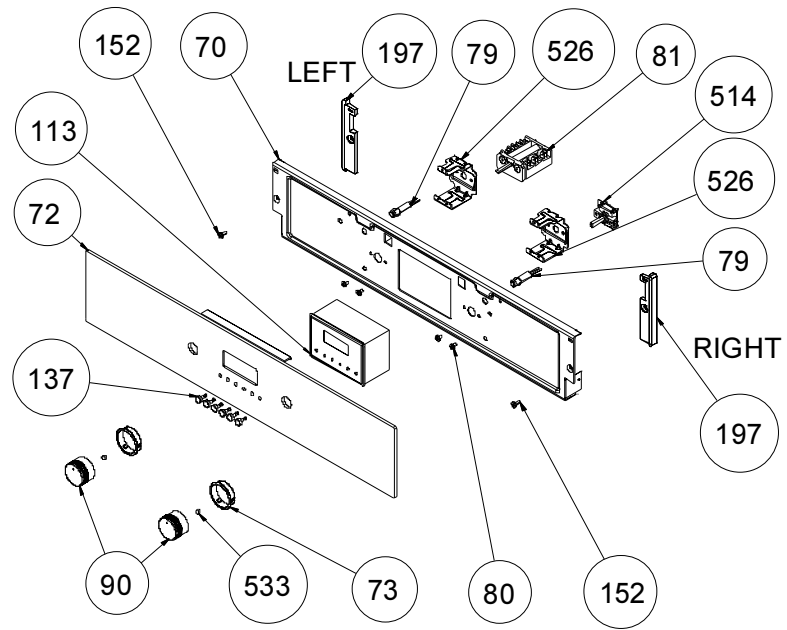

18 479
THERMST BULB
HOLDER/BACKET

OVEN DOOR ASSEMBLY (OUTER & INNER)
(POSITION NO 378)

FULL GLASS DOOR ASSEMBLY (FOR FORCED COOLING)

**FULL GLASS DOOR ASSEMBLY
(FOR FORCED COOLING)
GROUP DOOR POSITION NUMBER: 616**

METAL CONTROL PANEL ASSEMBLY

GLASS CONTROL PANEL ASSEMBLY (OPTIONAL)

VESTEL FULL TOUCH GLASS CONTROL
 PANEL ASSEMBLY (OPTIONAL)

OVEN DOOR HANDLES (OPTIONAL)

CURVED QUADRANGLE

ARC QUADRANGLE

3D QUADRANGLE

FLAT SLICE