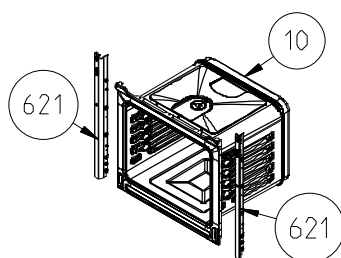

CAVITY ASSEMBLY EXPLODED VIEW

CAVITY ASSEMBLY EXPLODED VIEW

FOR FORCED COOLING

106
DEEP TRAY GRID
(OPTIONAL)

17
LOCKED-WITH STOPPER

17
W. TELESCOPIC RAIL
GRID
(OPTIONAL)

17
LOCKED

15
SHALLOW