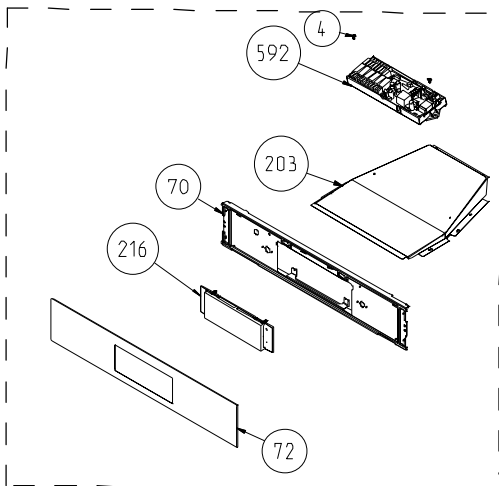

18 479
THERMST BULB
HOLDER/BACKET

OVEN DOOR ASSEMBLY (OUTER & INNER)
(POSITION NO 378)

FULL GLASS DOOR ASSEMBLY (FOR FORCED COOLING)

**FULL GLASS DOOR ASSEMBLY
(FOR FORCED COOLING)
GROUP DOOR POSITION NUMBER: 616**

METAL CONTROL PANEL ASSEMBLY

GLASS CONTROL PANEL ASSEMBLY (OPTIONAL)

VESTEL FULL TOUCH GLASS CONTROL
 PANEL ASSEMBLY (OPTIONAL)

OVEN DOOR HANDLES (OPTIONAL)

CURVED QUADRANGLE

ARC QUADRANGLE

3D QUADRANGLE

FLAT SLICE