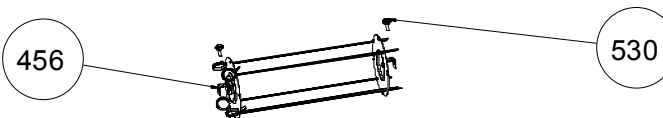

456 530
DEEPSHISH KEBAB ACCESSORY (OPTIONAL)