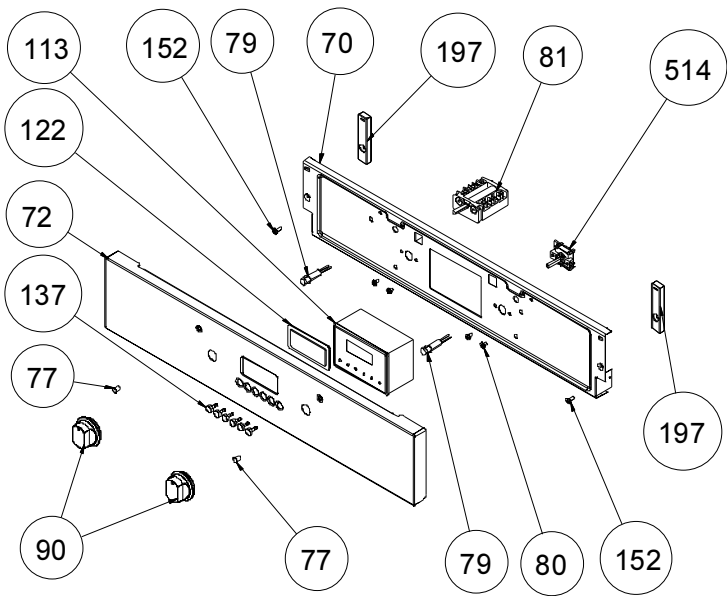

18 479
THERMST BULB
HOLDER/BACKET

OVEN DOOR ASSEMBLY (OUTER & INNER)
(POSITION NO 378)

FULL GLASS DOOR ASSEMBLY (FOR FORCED COOLING)

**FULL GLASS DOOR ASSEMBLY
(FOR FORCED COOLING)
GROUP DOOR POSITION NUMBER: 616**

METAL CONTROL PANEL ASSEMBLY

GLASS CONTROL PANEL ASSEMBLY (OPTIONAL)

VESTEL FULL TOUCH GLASS CONTROL
 PANEL ASSEMBLY (OPTIONAL)

OVEN DOOR HANDLES (OPTIONAL)

CURVED QUADRANGLE

ARC QUADRANGLE

3D QUADRANGLE

FLAT SLICE