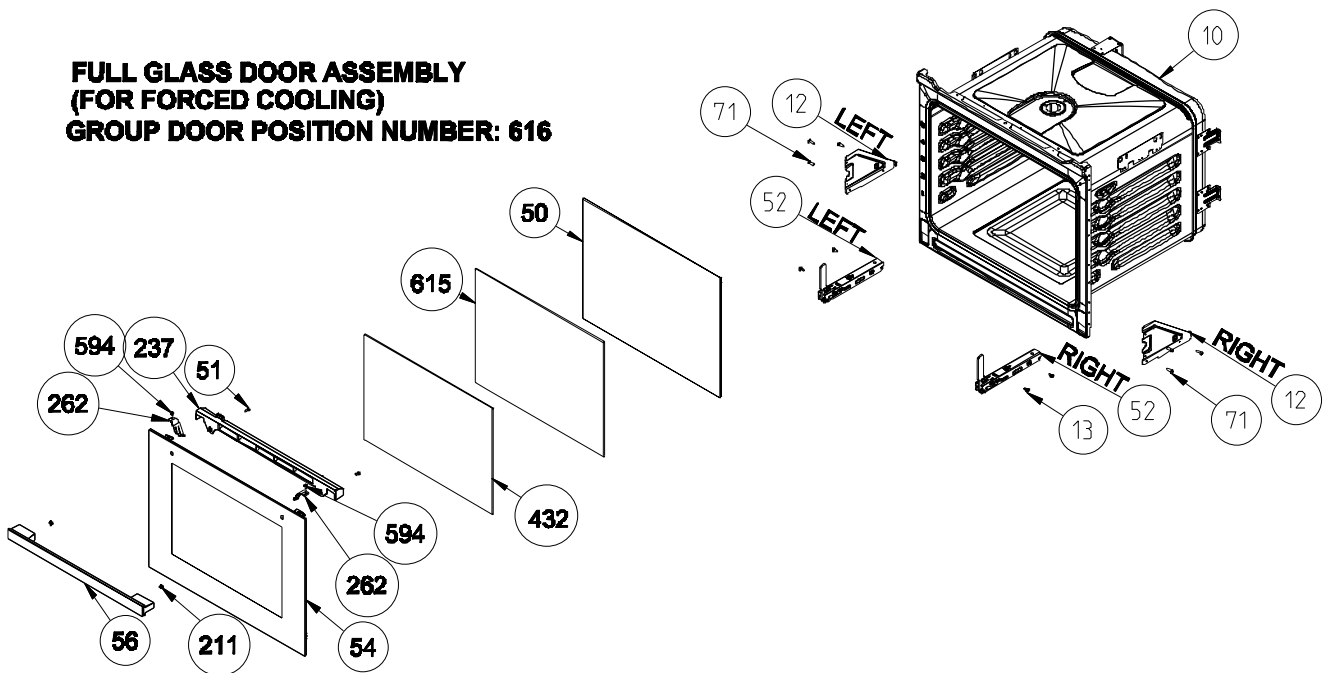

FULL GLASS DOOR ASSEMBLY (FOR FORCED COOLING)

**FULL GLASS DOOR ASSEMBLY
(FOR FORCED COOLING)
GROUP DOOR POSITION NUMBER: 616**