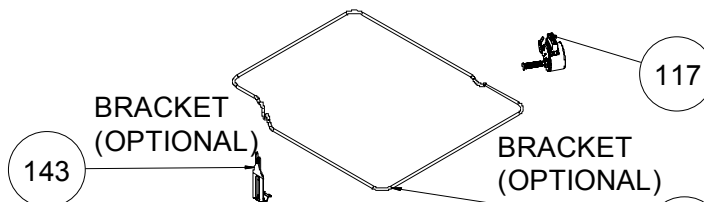

15
DEEP
TRAYS & GRID
(OPTIONAL)

(FAN COVER/FAN IMPELLER
(6 WINGS)/FAN MOTOR) (OPTIONAL)

116
TURNSPIT SKEWER

456 530
DEEPSHISH KEBAB ACCESSORY (OPTIONAL)

143 117 115
TURNSPIT (OPTIONAL)

174 263 264
TRAY SET FOR GRID
(POSITION NO 265)
(OPTIONAL)