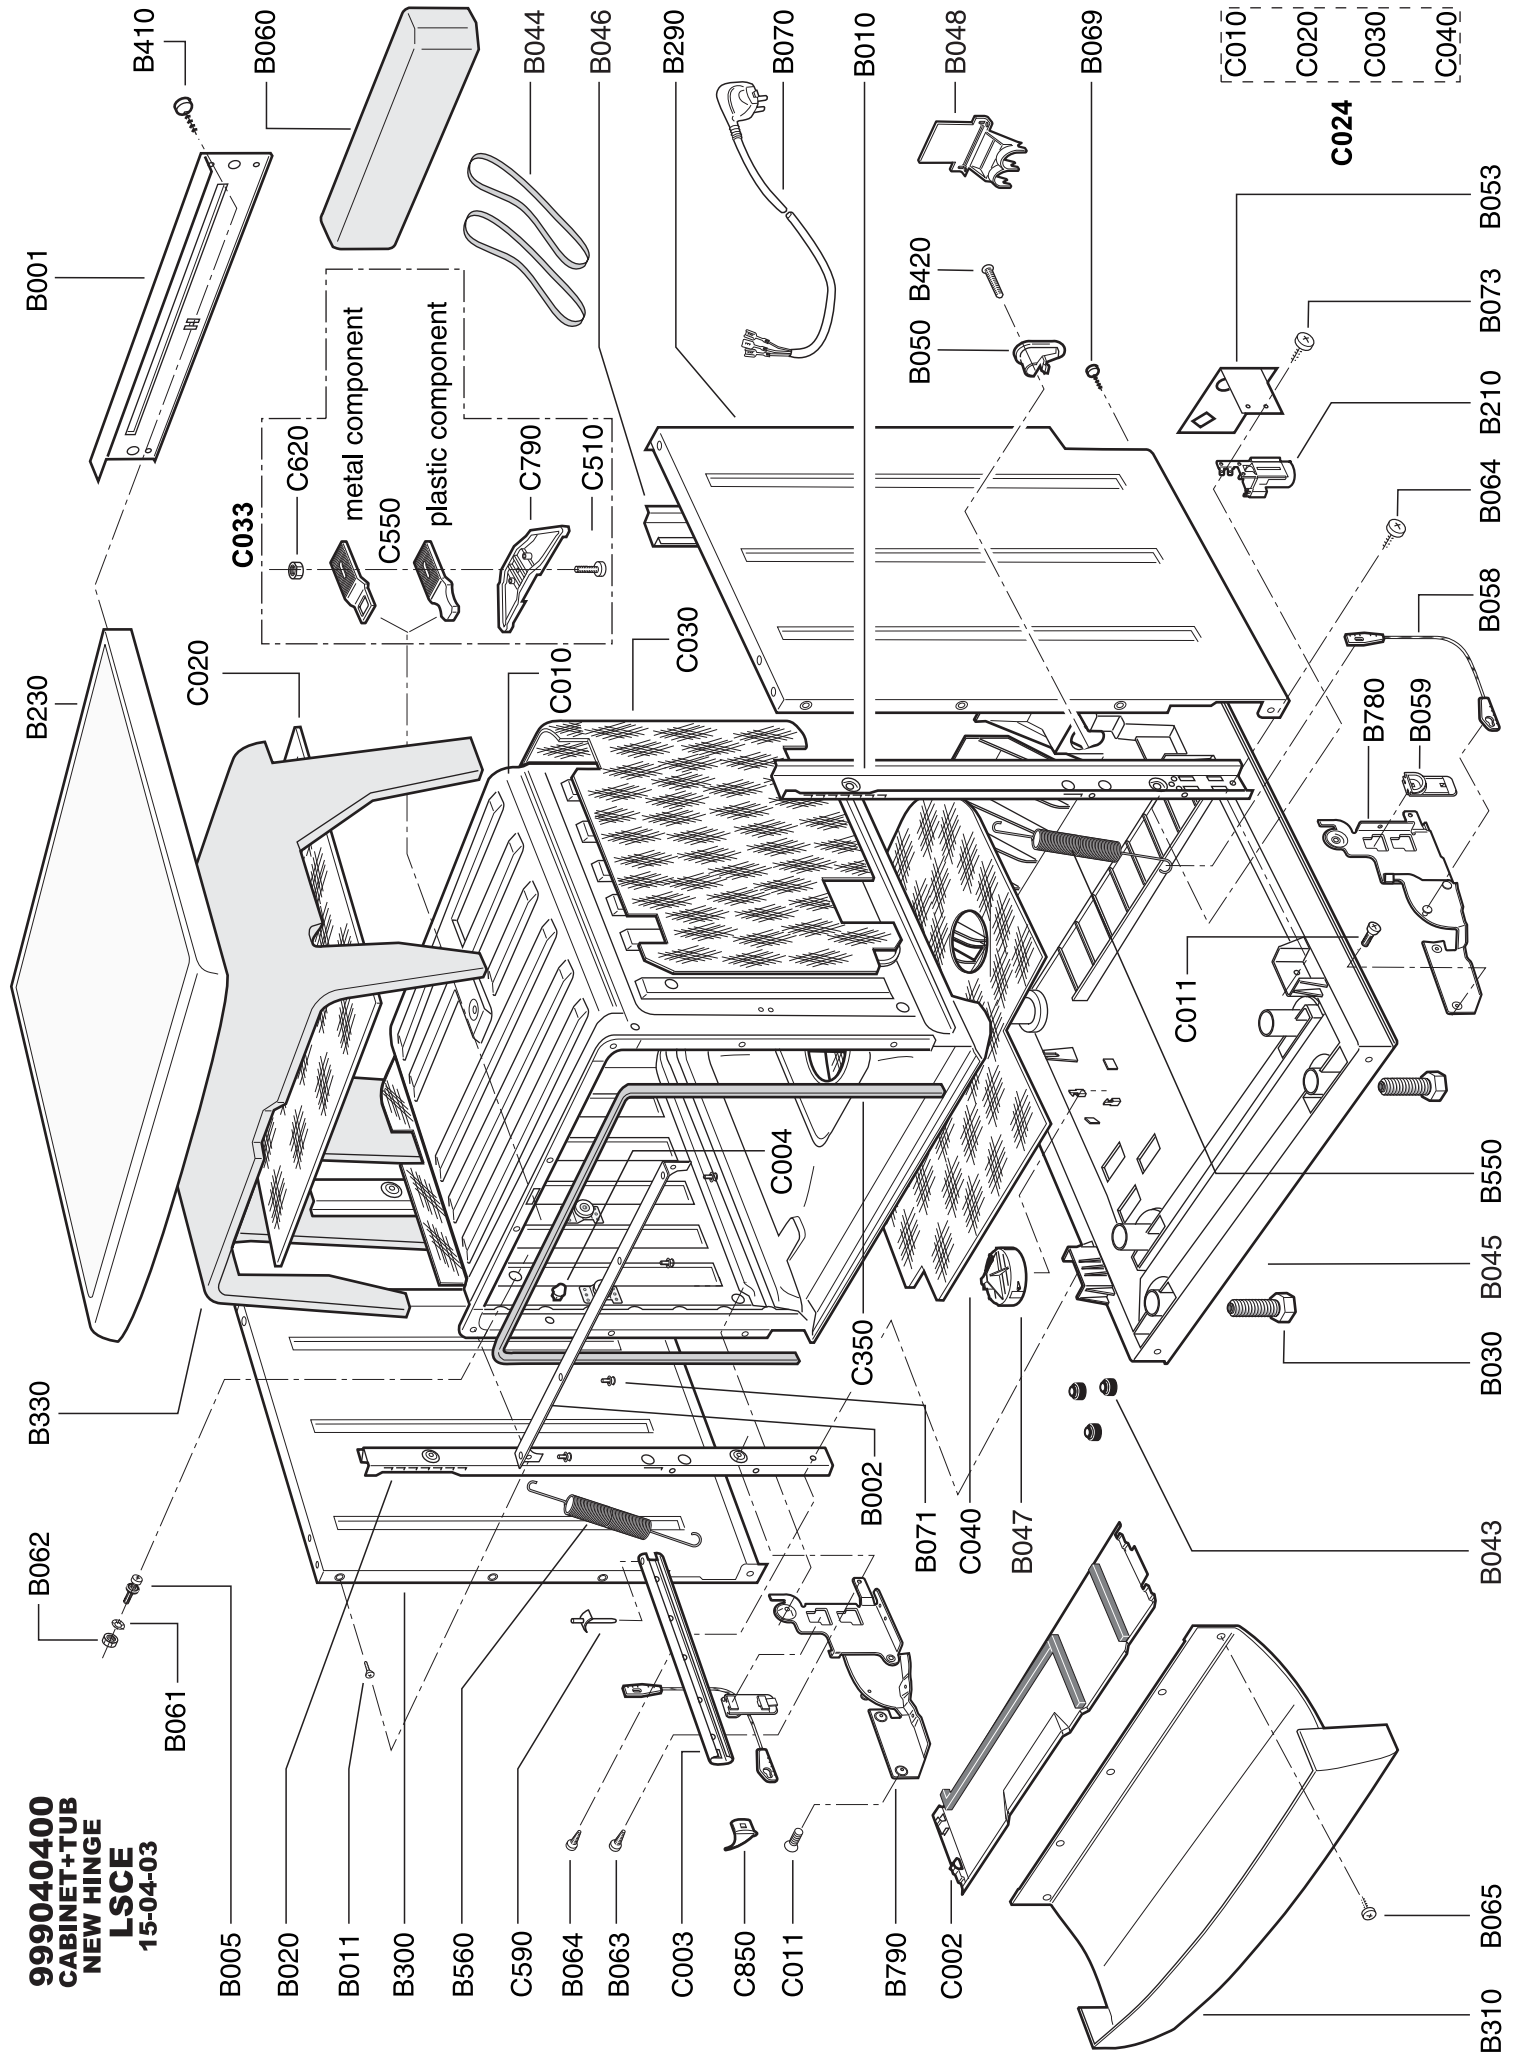

999040400
CABINET+TUB
NEW HINGE
LSCE
15-04-03