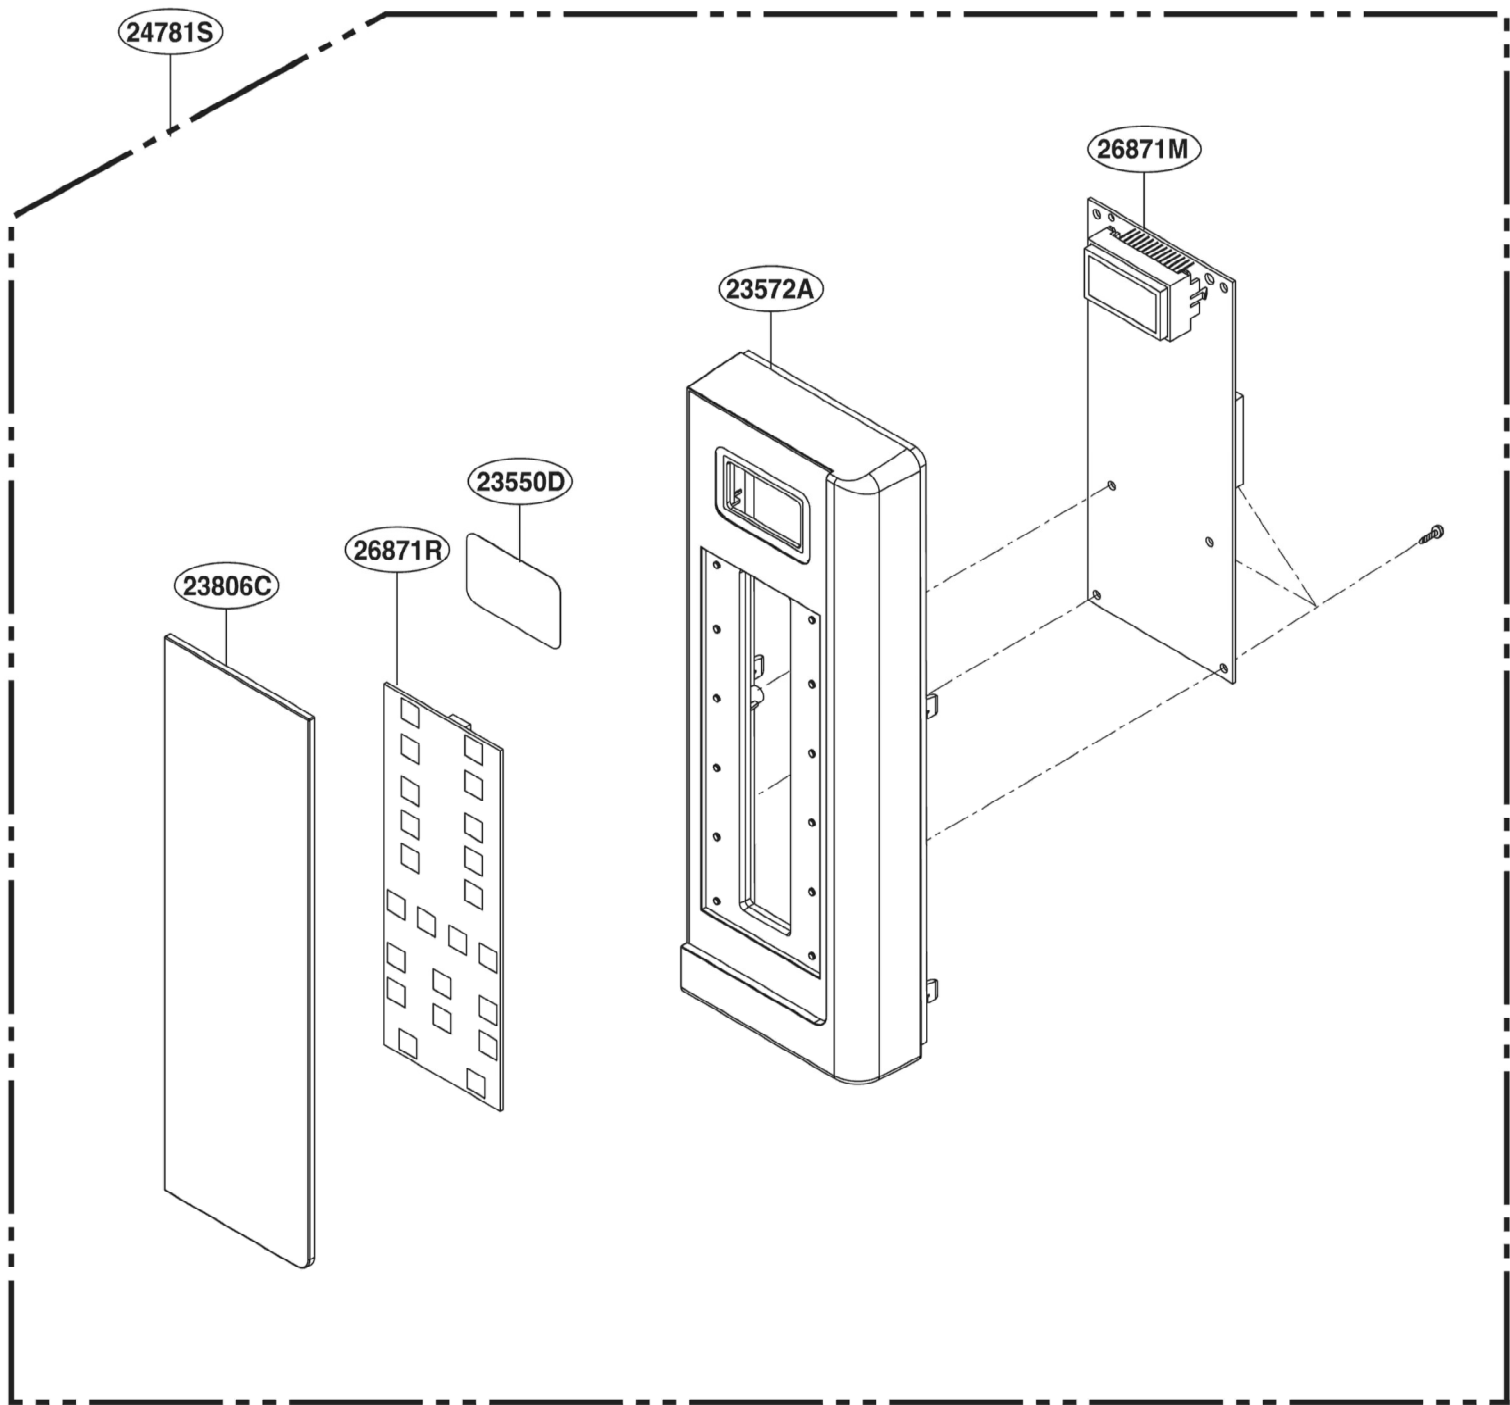

CONTROL PANEL PARTS