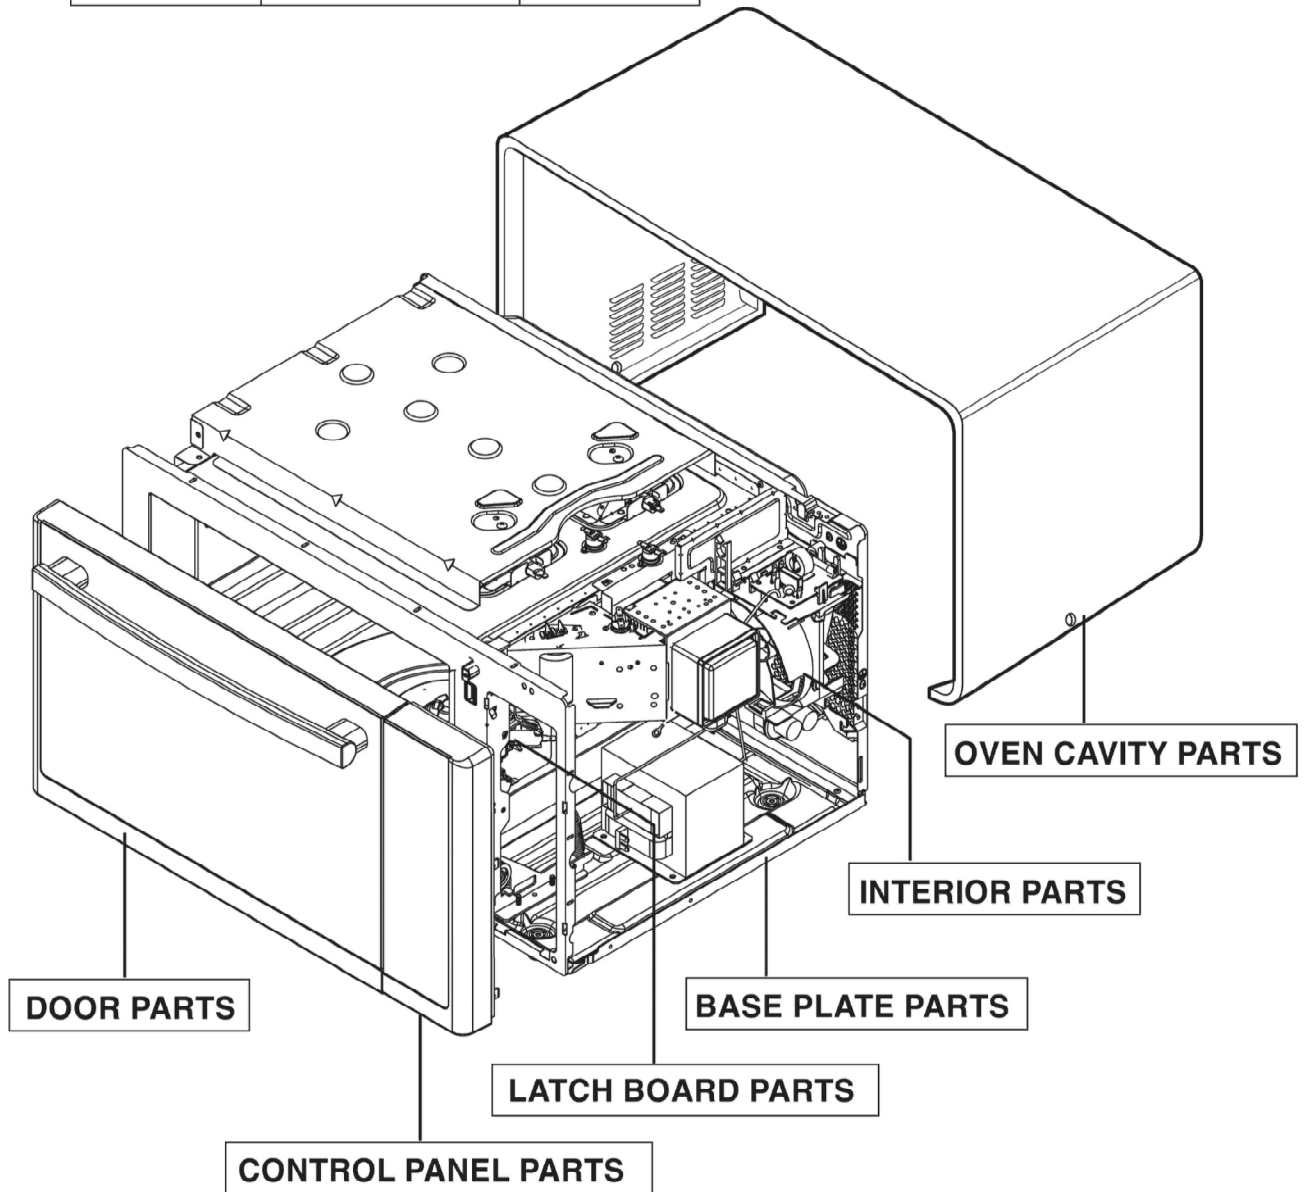

## INTRODUCTION

**MODEL:**

Customer Model	Product Code	SVC Model
MJ3294BAB	MJ3294BAB.CBKQBNL	MJ3294BAB
MJ3294BAB	MJ3294BAB.CBKQLGD	MJ3294BAB /00
MJ3294BAB	MJ3294BAB.CBKQLGE	MJ3294BAB /00
MJ3294BAB	MJ3294BAB.CBKQGPA	MJ3294BAB /00
MJ3294BAW	MJ3294BAB.CWHQGPA	MJ3294BAW /00
MJ-9250NB	MJ3294BAB.CBKQGSF	MJ-9250NB /00
MJ-9250NB	MJ3294BAB.CB1QGSF	MJ-9250NB /01
MJ-9250WH	MJ3294BAB.CWHQGSF	MJ-9250WH /00

# DOOR PARTS

# CONTROL PANEL PARTS

# LATCH BOARD PARTS