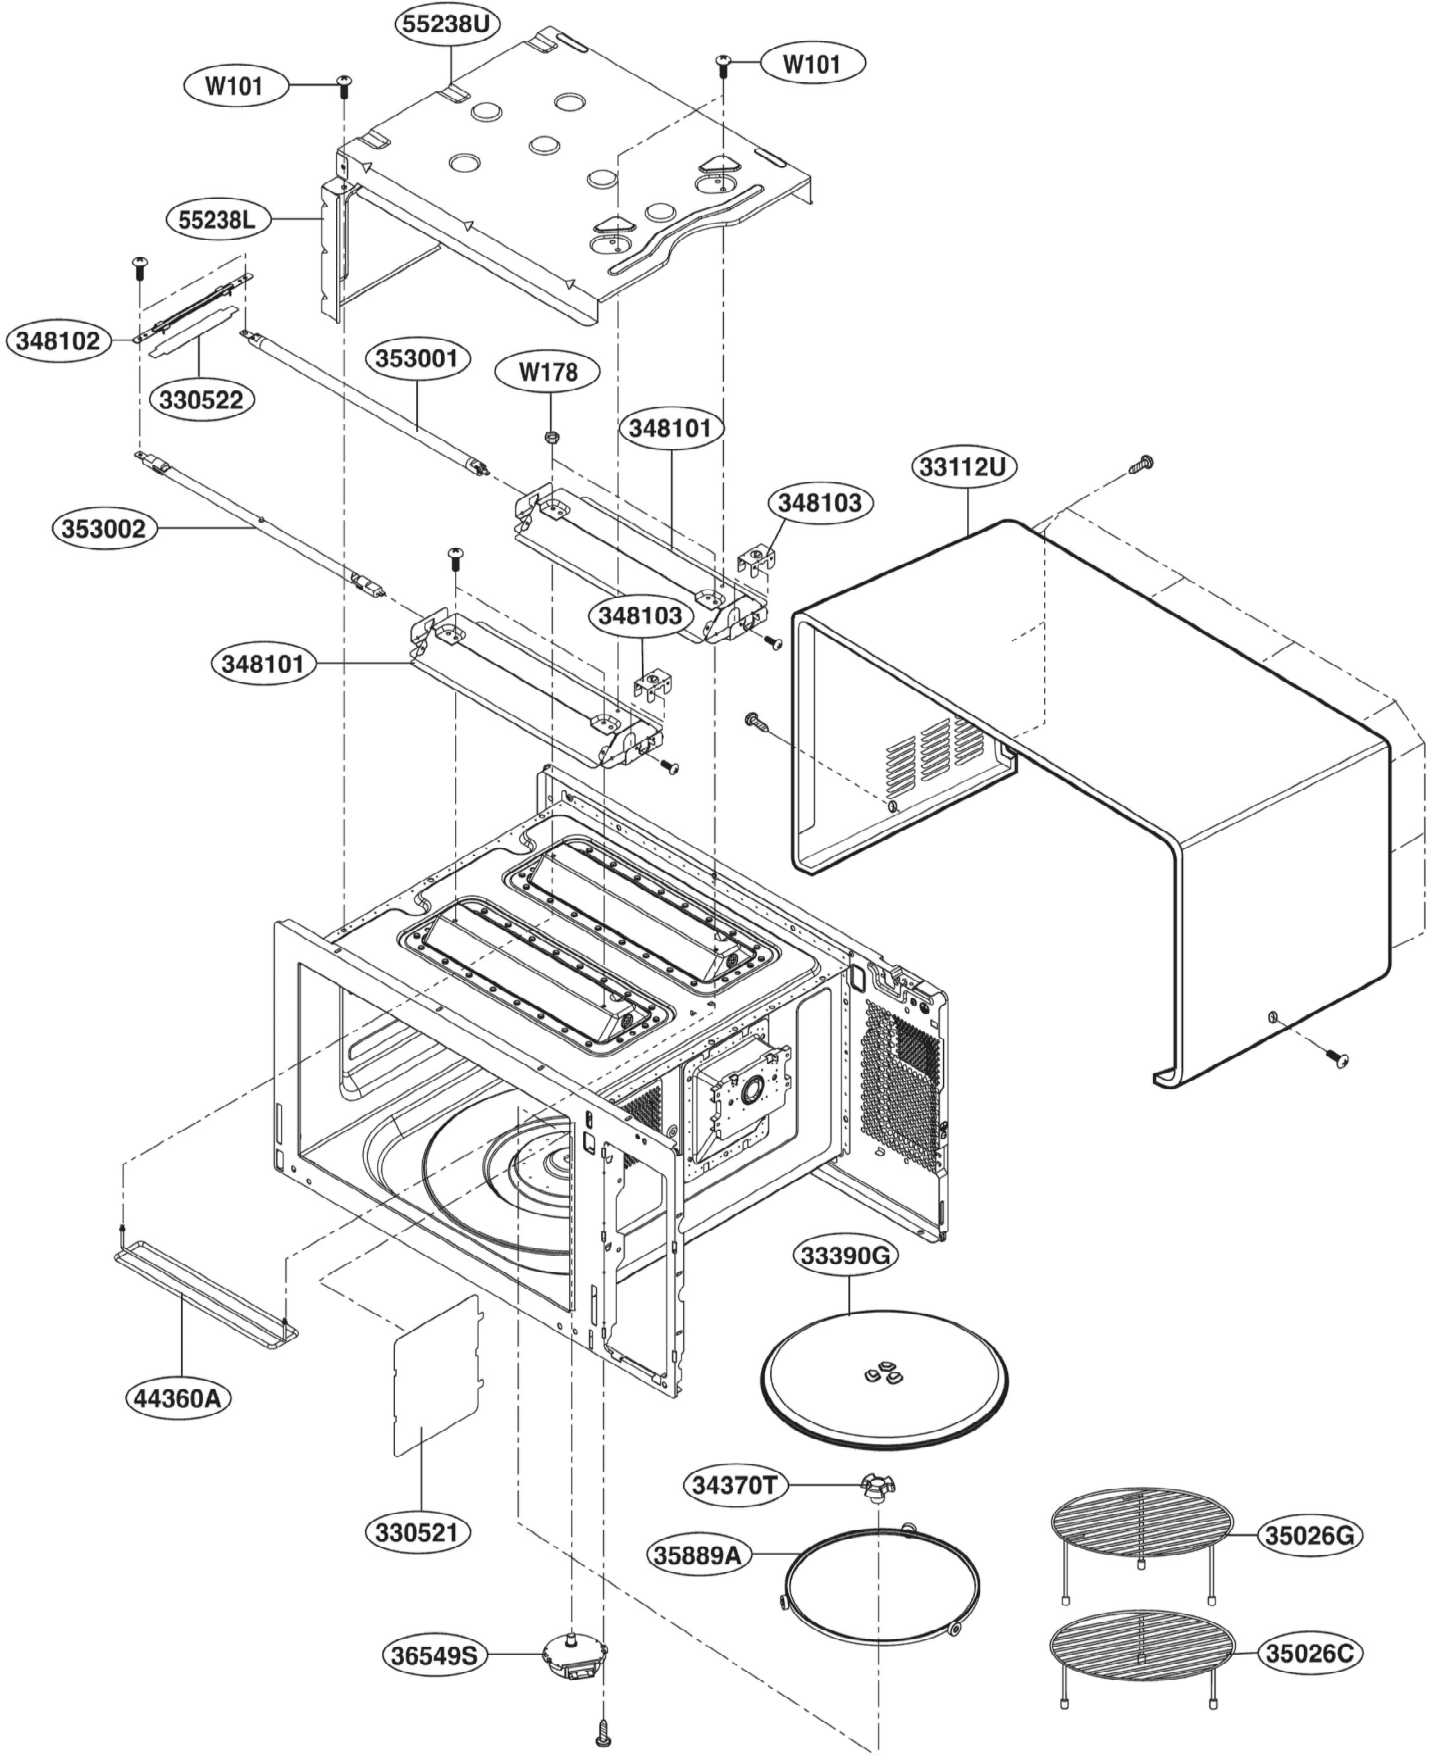

## INTRODUCTION

**MODEL:**

Customer Model	Product Code	SVC Model
MJ3294BAB	MJ3294BAB.CBKQBNL	MJ3294BAB
MJ3294BAB	MJ3294BAB.CBKQLGD	MJ3294BAB /00
MJ3294BAB	MJ3294BAB.CBKQLGE	MJ3294BAB /00
MJ3294BAB	MJ3294BAB.CBKQGPA	MJ3294BAB /00
MJ3294BAW	MJ3294BAB.CWHQGPA	MJ3294BAW /00
MJ-9250NB	MJ3294BAB.CBKQGSF	MJ-9250NB /00
MJ-9250NB	MJ3294BAB.CB1QGSF	MJ-9250NB /01
MJ-9250WH	MJ3294BAB.CWHQGSF	MJ-9250WH /00

# DOOR PARTS

# LATCH BOARD PARTS

# BASE PLATE PARTS