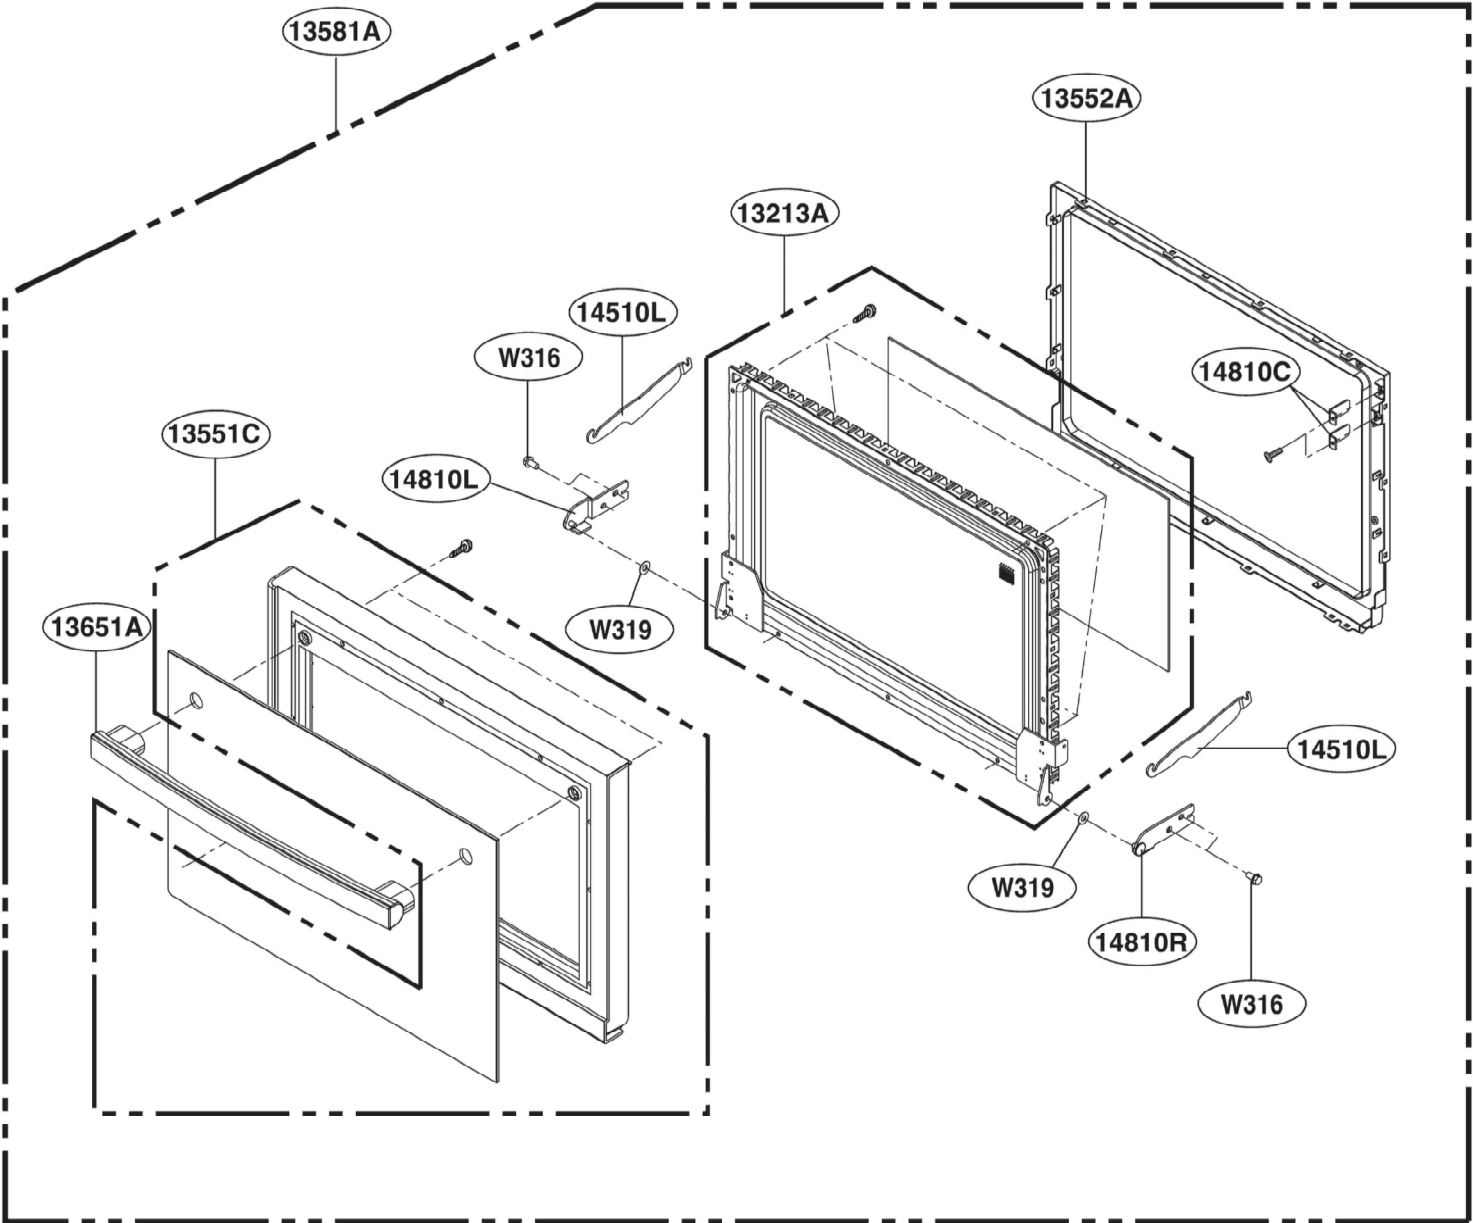

## INTRODUCTION

**MODEL:**

Customer Model	Product Code	SVC Model
MJ3294BAB	MJ3294BAB.CBKQBNL	MJ3294BAB
MJ3294BAB	MJ3294BAB.CBKQLGD	MJ3294BAB /00
MJ3294BAB	MJ3294BAB.CBKQLGE	MJ3294BAB /00
MJ3294BAB	MJ3294BAB.CBKQGPA	MJ3294BAB /00
MJ3294BAW	MJ3294BAB.CWHQGPA	MJ3294BAW /00
MJ-9250NB	MJ3294BAB.CBKQGSF	MJ-9250NB /00
MJ-9250NB	MJ3294BAB.CB1QGSF	MJ-9250NB /01
MJ-9250WH	MJ3294BAB.CWHQGSF	MJ-9250WH /00

# DOOR PARTS

# CONTROL PANEL PARTS

# LATCH BOARD PARTS