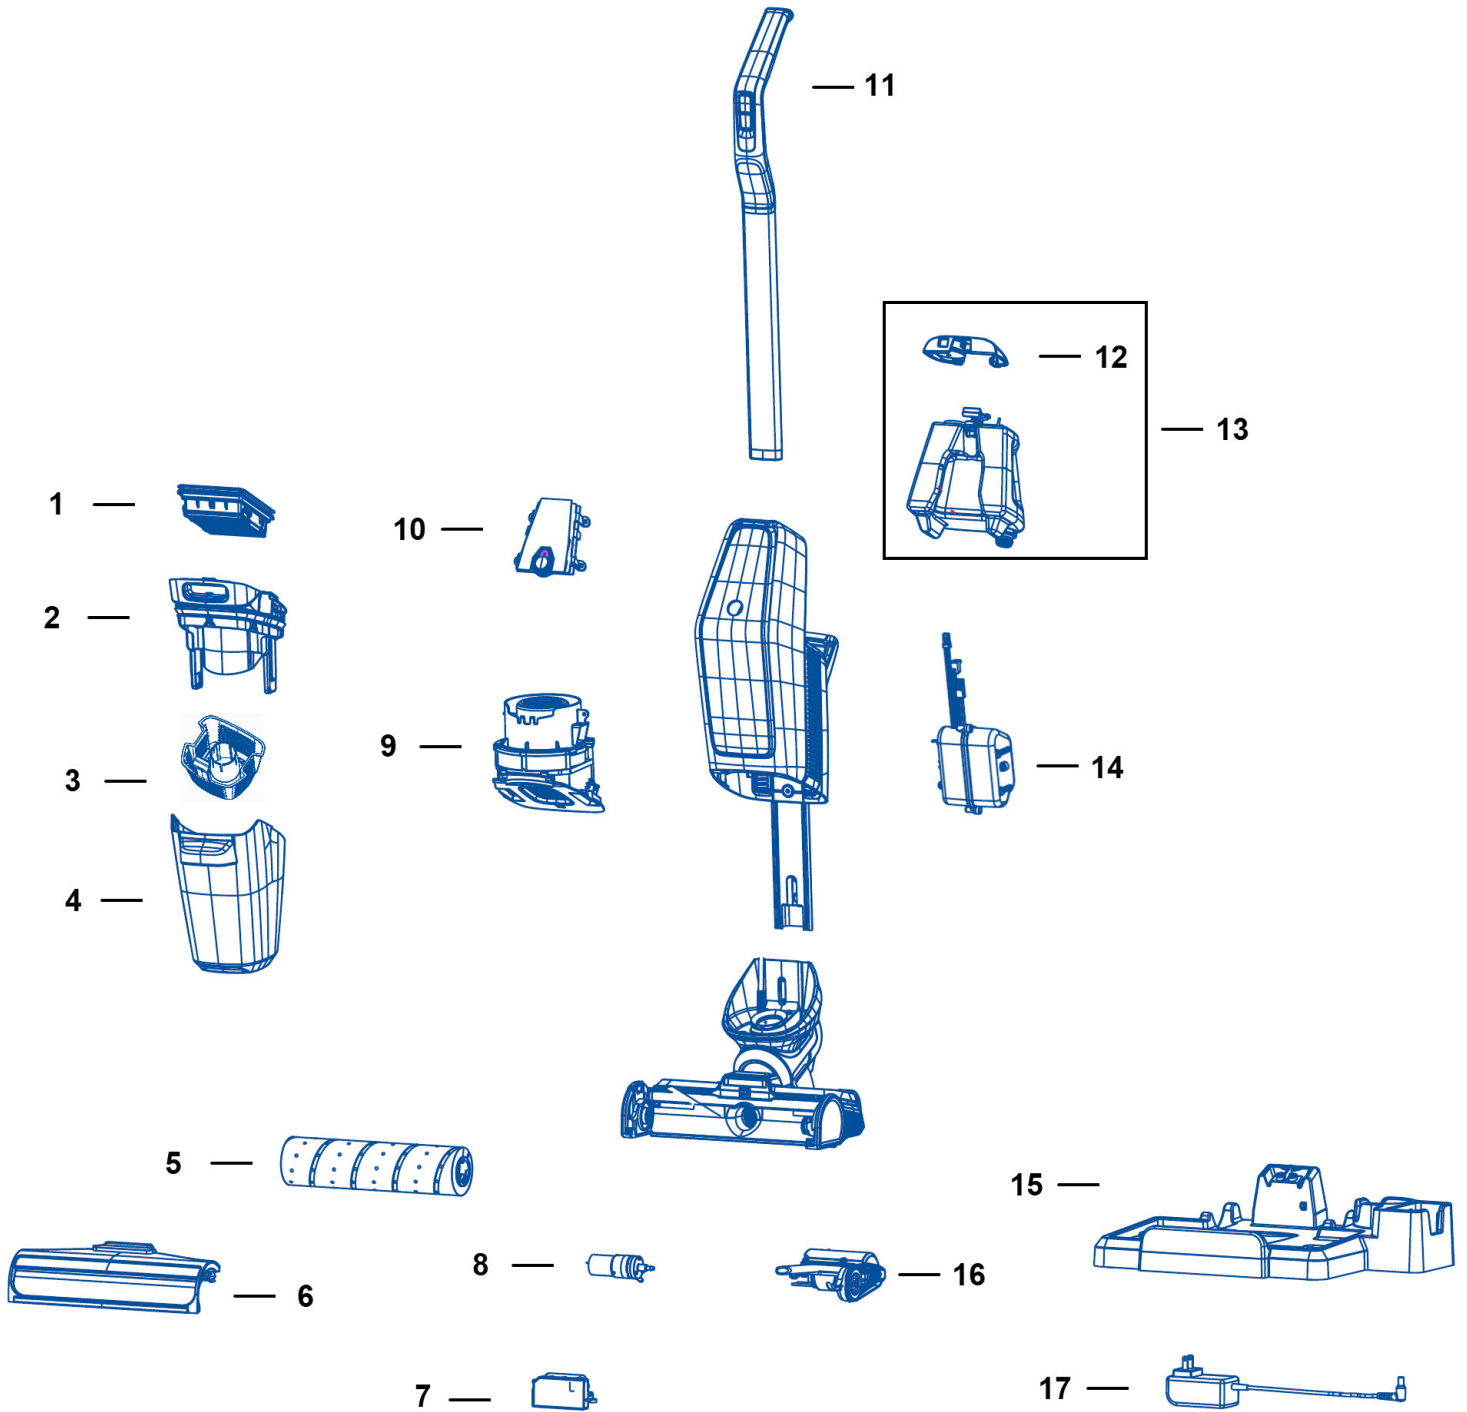

CrossWave X7 Plus Cordless Pet Pro

3400N

Issued: December 2021

Revised:

© 2021 BISSELL Homecare, Inc.

CrossWave X7 Plus Cordless Pet Pro

3400N

KEY	PART NO	DESCRIPTION
1	1626667	Filter - P2954, SWET, REPL
2	1629985	Assy - Lid, Dirty tank, BK001, GN001, P3078, SWET, REPL
3	1629398	Strainer - X7 Plus, P3078, SWET, REPL
4	1626668	Tank - Dirty, P2954, SWET, REPL
5	1618638	Multi surface Brushroll
6	1628337	Cover - Brush Nozzle, Cha Cha Lime, SWET, P2954, REPL
7	1626671	Assy - Pump Cover and Foot PCBA, P2954, SWET, REPL
8	1626672	Pump - P2954, SWET, REPL
9	1626670	Assy - Motor, P2954, SWET, REPL
10	1628110	PCBA - Non-WiFi, SWET, P2954, REPL
11	1629986	Assy - Handle, BK001, GY007, GN001, P3078, SWET, REPL
12	1626665	Lid - Clean Tank, P2954, SWET, REPL
13	1626664	Assy - Clean Tank, P2954, SWET, REPL
14	1625227	Battery-25.2V,US, CAN, EU, P2954, SWET, REPL
15	1624637	Dock - Storage and Charging, SWET, P2954, REPL
15	1632947	Dock - Barrel Jack, BK001, SWET, P2954, REPL (After SN 22209FXD)
16	1626673	Assy - Brush Motor, P2954, SWET, REPL
17	1625506	Charger - Euro 2-Pin, P2954, SWET, REPL
xx	1626666	Receiver - P2954, SWET, REPL
xx	1618639	Area Rug Brushroll
xx	1618640	Wood Floor Brushroll
xx	1618641	Pet Multi Surface Brushroll
xx	1620635	Filter - Receiver, 10 pack, SWET, P2921, REPL