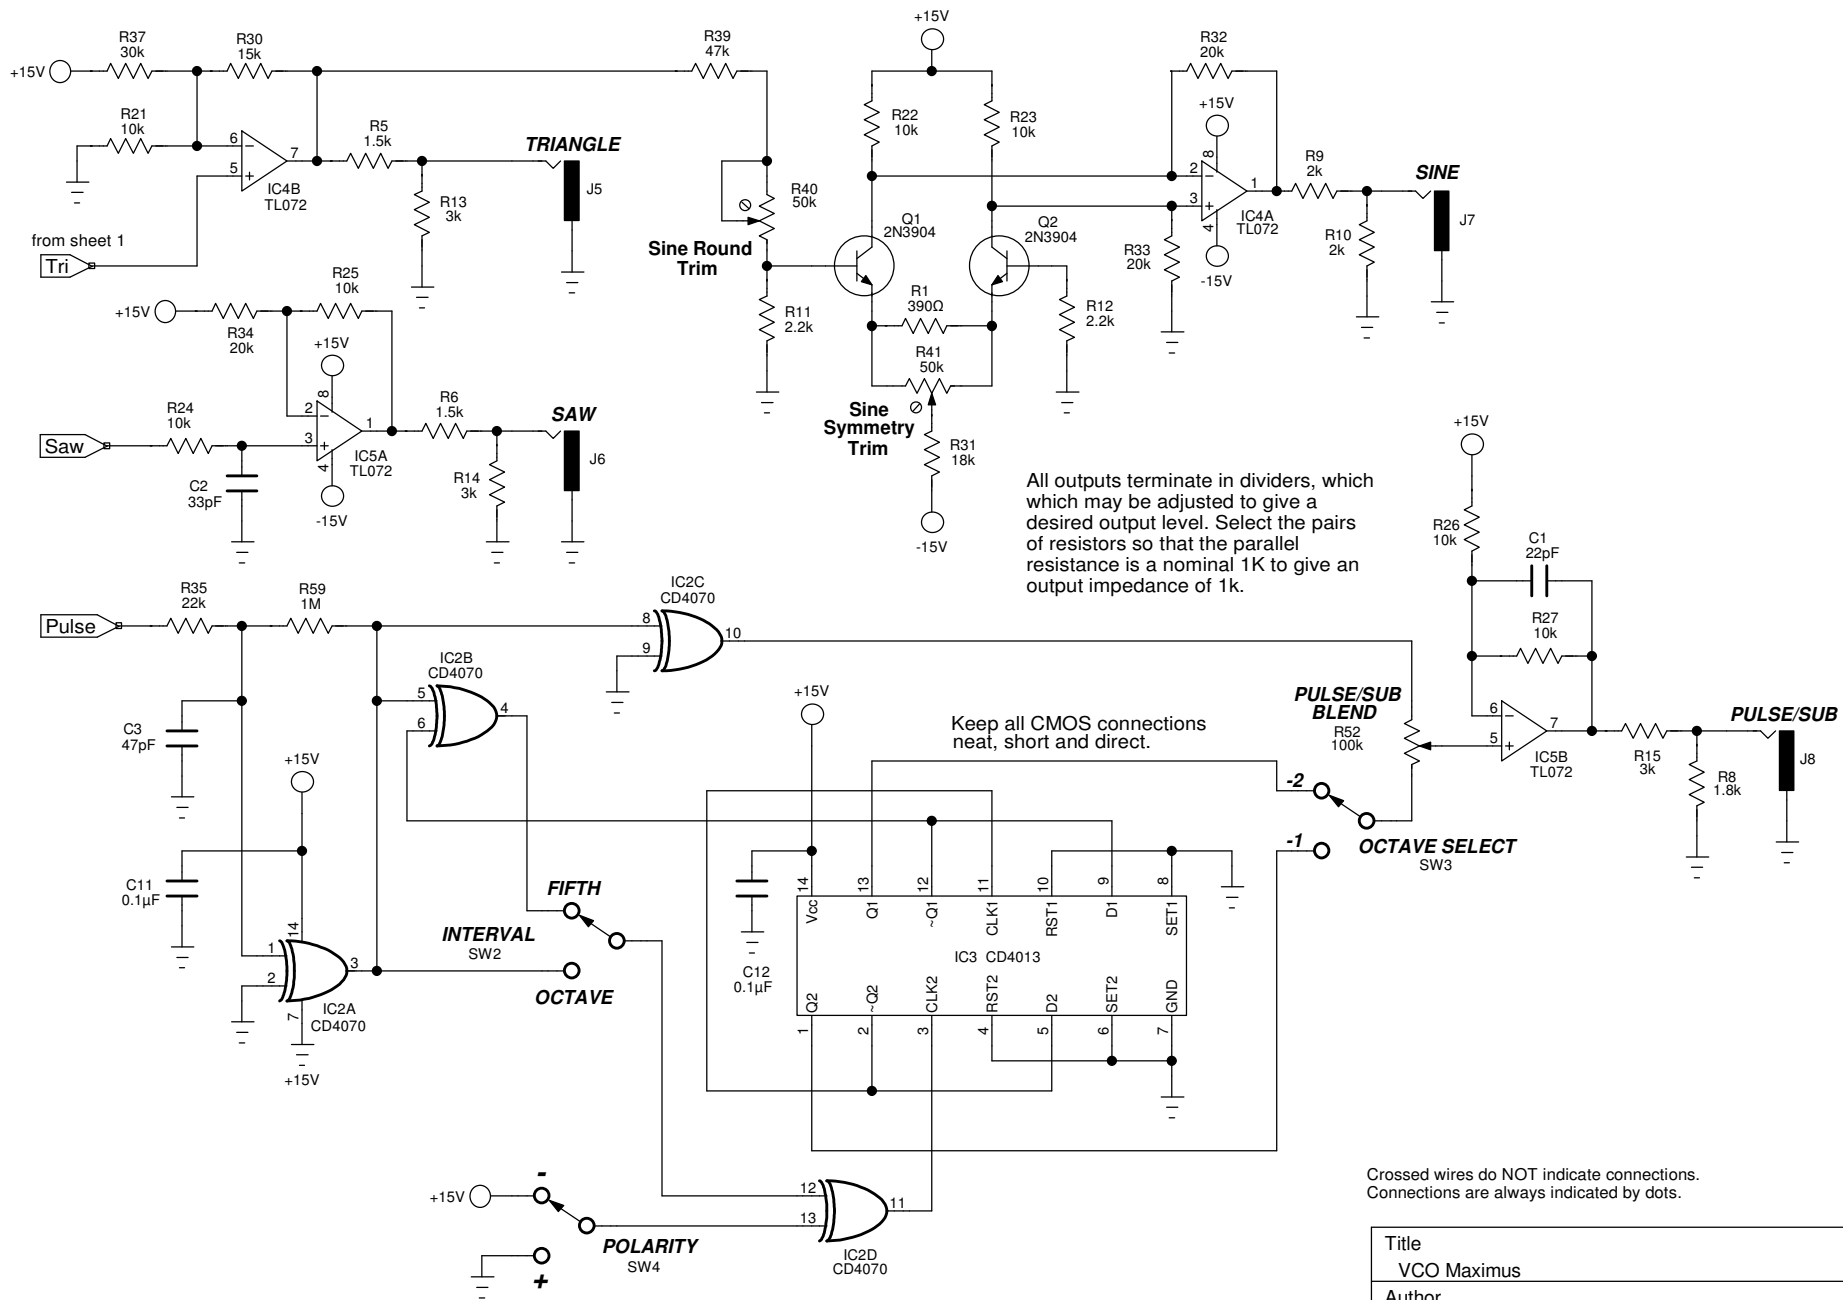

Crossed wires do NOT indicate connections.
Connections are always indicated by dots.

For personal use only; do not copy.

Title VCO Maximus		
Author Maximus Gang Glass of Water Productions		
File .trons\Projects\VCO Maximus\VCO Maximus.dsn	Document (c) 2017	
Revision 3.5	Date March 23, 2017	Sheets 1 of 2

For personal use only; do not copy.

Crossed wires do NOT indicate connections.
Connections are always indicated by dots.

Title VCO Maximus		
Author Maximus Gang Glass of Water Productions		
File .tronics\Projects\VCO Maximus\VCO Maximus.dsn	Document (c) 2017	
Revision 3.5	Date March 23, 2017	Sheets 2 of 2