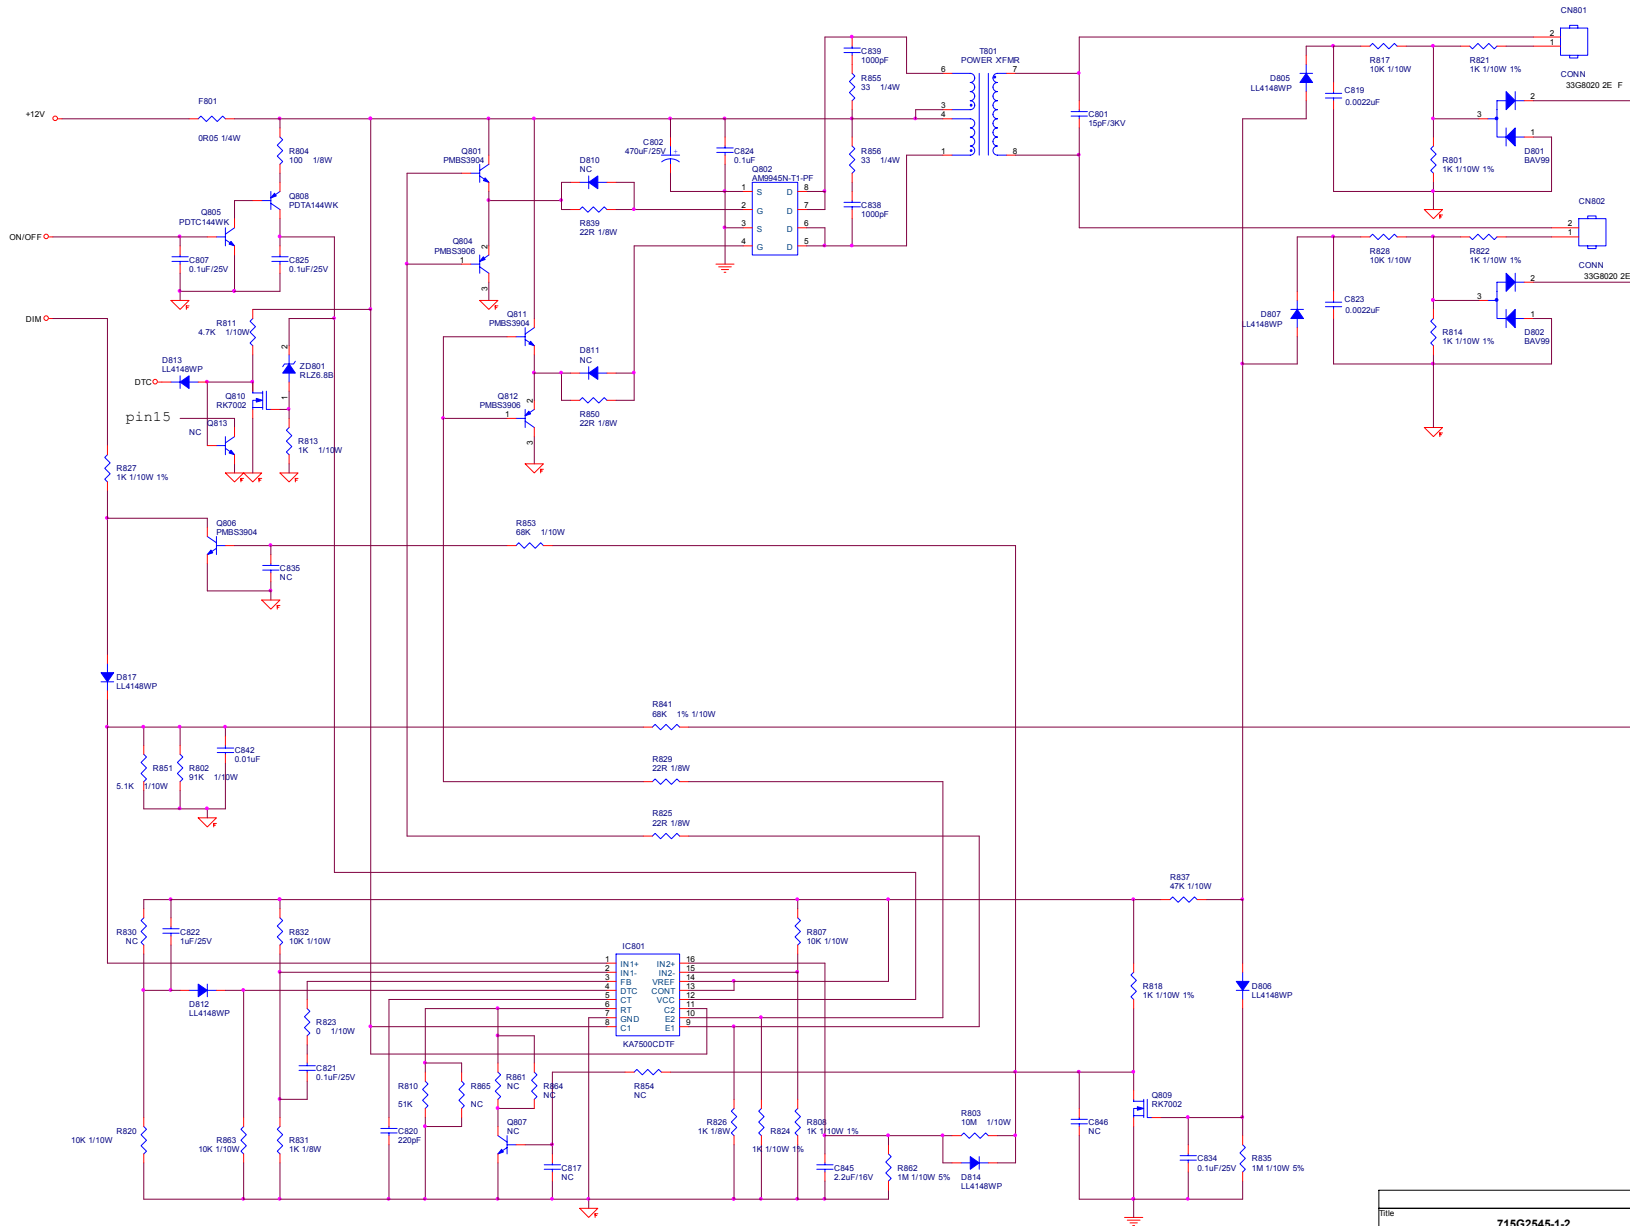

Title		
715G2545-1-2		
Size	Document Number	Rev
Date:	Tuesday, April 10, 2007	Sheet 1 of 2

Title	715G2545-1-2	
Size	Document Number	Rev
	Custom 1.0	
Date:	Tuesday, April 10, 2007	Sheet 2 of 2