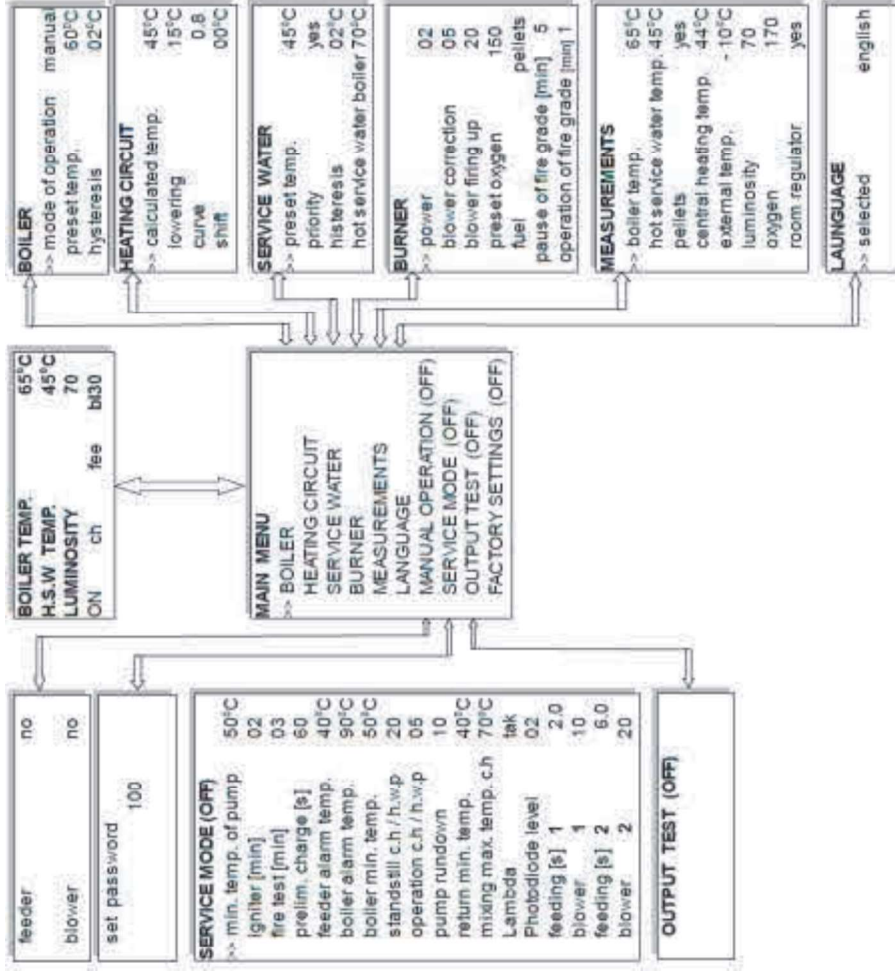

# SCHEMAT OF AUTOMATIC CONNECTION (MODULE) WITH BOILER ELEMENTS

# PATTERN OF FULL MENU OPTIONS IN OPERATOR PANEL

Full accessible Menu on Operator Panel

In the above mentioned pattern of Operator Panel Menu we represent the standard (suggested) parameters of Heating Boiler FUWI on Pellets.