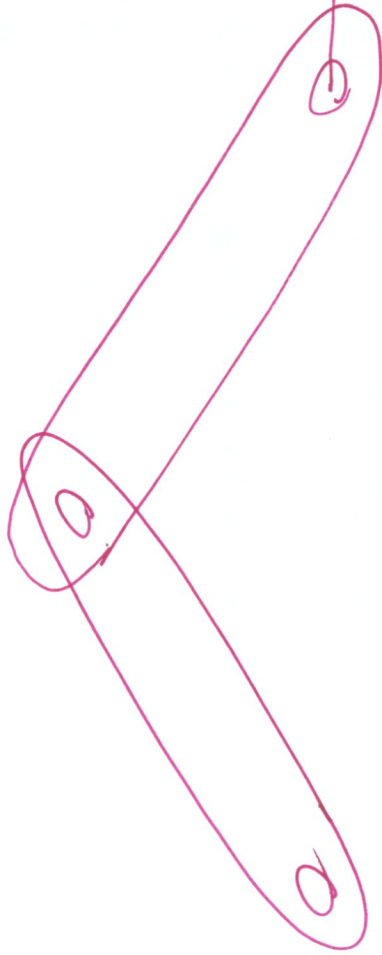

FIXE

A fixed support symbol consisting of a horizontal line with several diagonal hatching lines below it, indicating a rigid connection to a wall or ceiling.

VERIN  
→

Resultat  
→