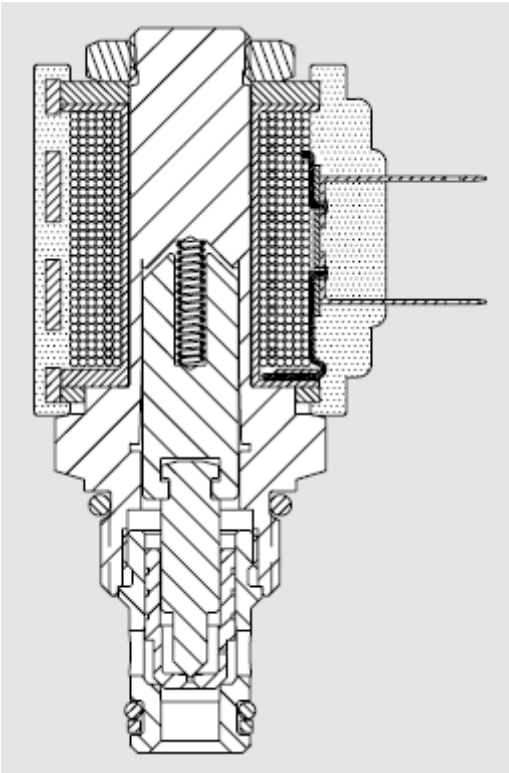

Hydra force

Rexroth

Delta Power

Integrated Hydraulics

Sectional View

Hydac

SYMBOL

up to 20 l/min
up to 350 bar

FUNCTION

Flui-press