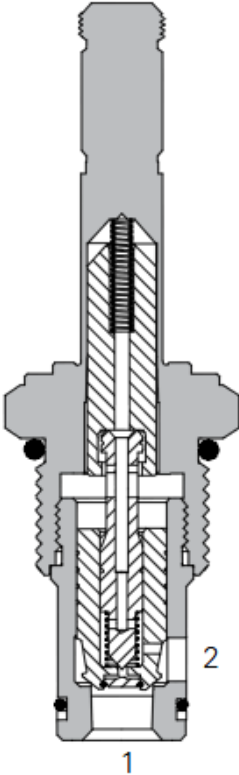

Hydra force

Rexroth

Delta Power

Integrated Hydraulics

Sectional View

Hydac

SYMBOL

up to 20 l/min
up to 350 bar

FUNCTION

Flui-press