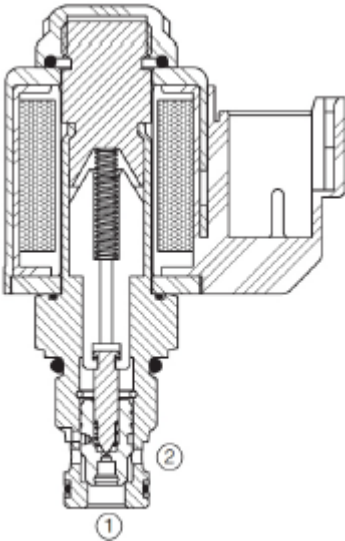

Hydra force

Rexroth

Delta Power

Integrated Hydraulics

Sectional View

Hydac

SYMBOL

up to 20 l/min
up to 350 bar

FUNCTION

Flui-press