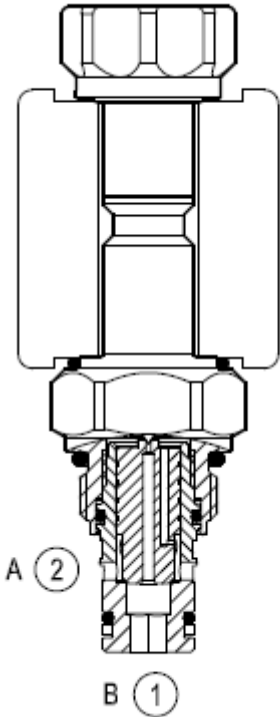

Hydra force

Rexroth

Delta Power

Integrated Hydraulics

Sectional View

Hydac

SYMBOL

up to 20 l/min
up to 350 bar

FUNCTION

Flui-press