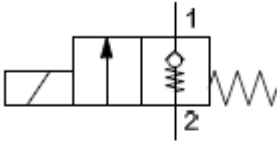

Hydra force

Rexroth

Delta Power

Integrated Hydraulics

Sectional View

Hydac

SYMBOL

up to 20 l/min
up to 350 bar