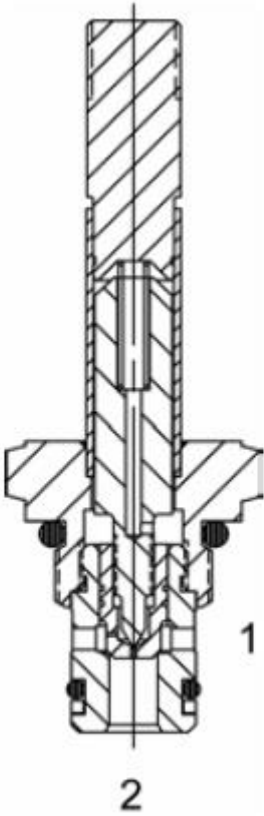

Hydra force

Rexroth

Delta Power

Integrated Hydraulics

Sectional View

Hydac

SYMBOL

up to 20 l/min
up to 350 bar

FUNCTION

Flui-press